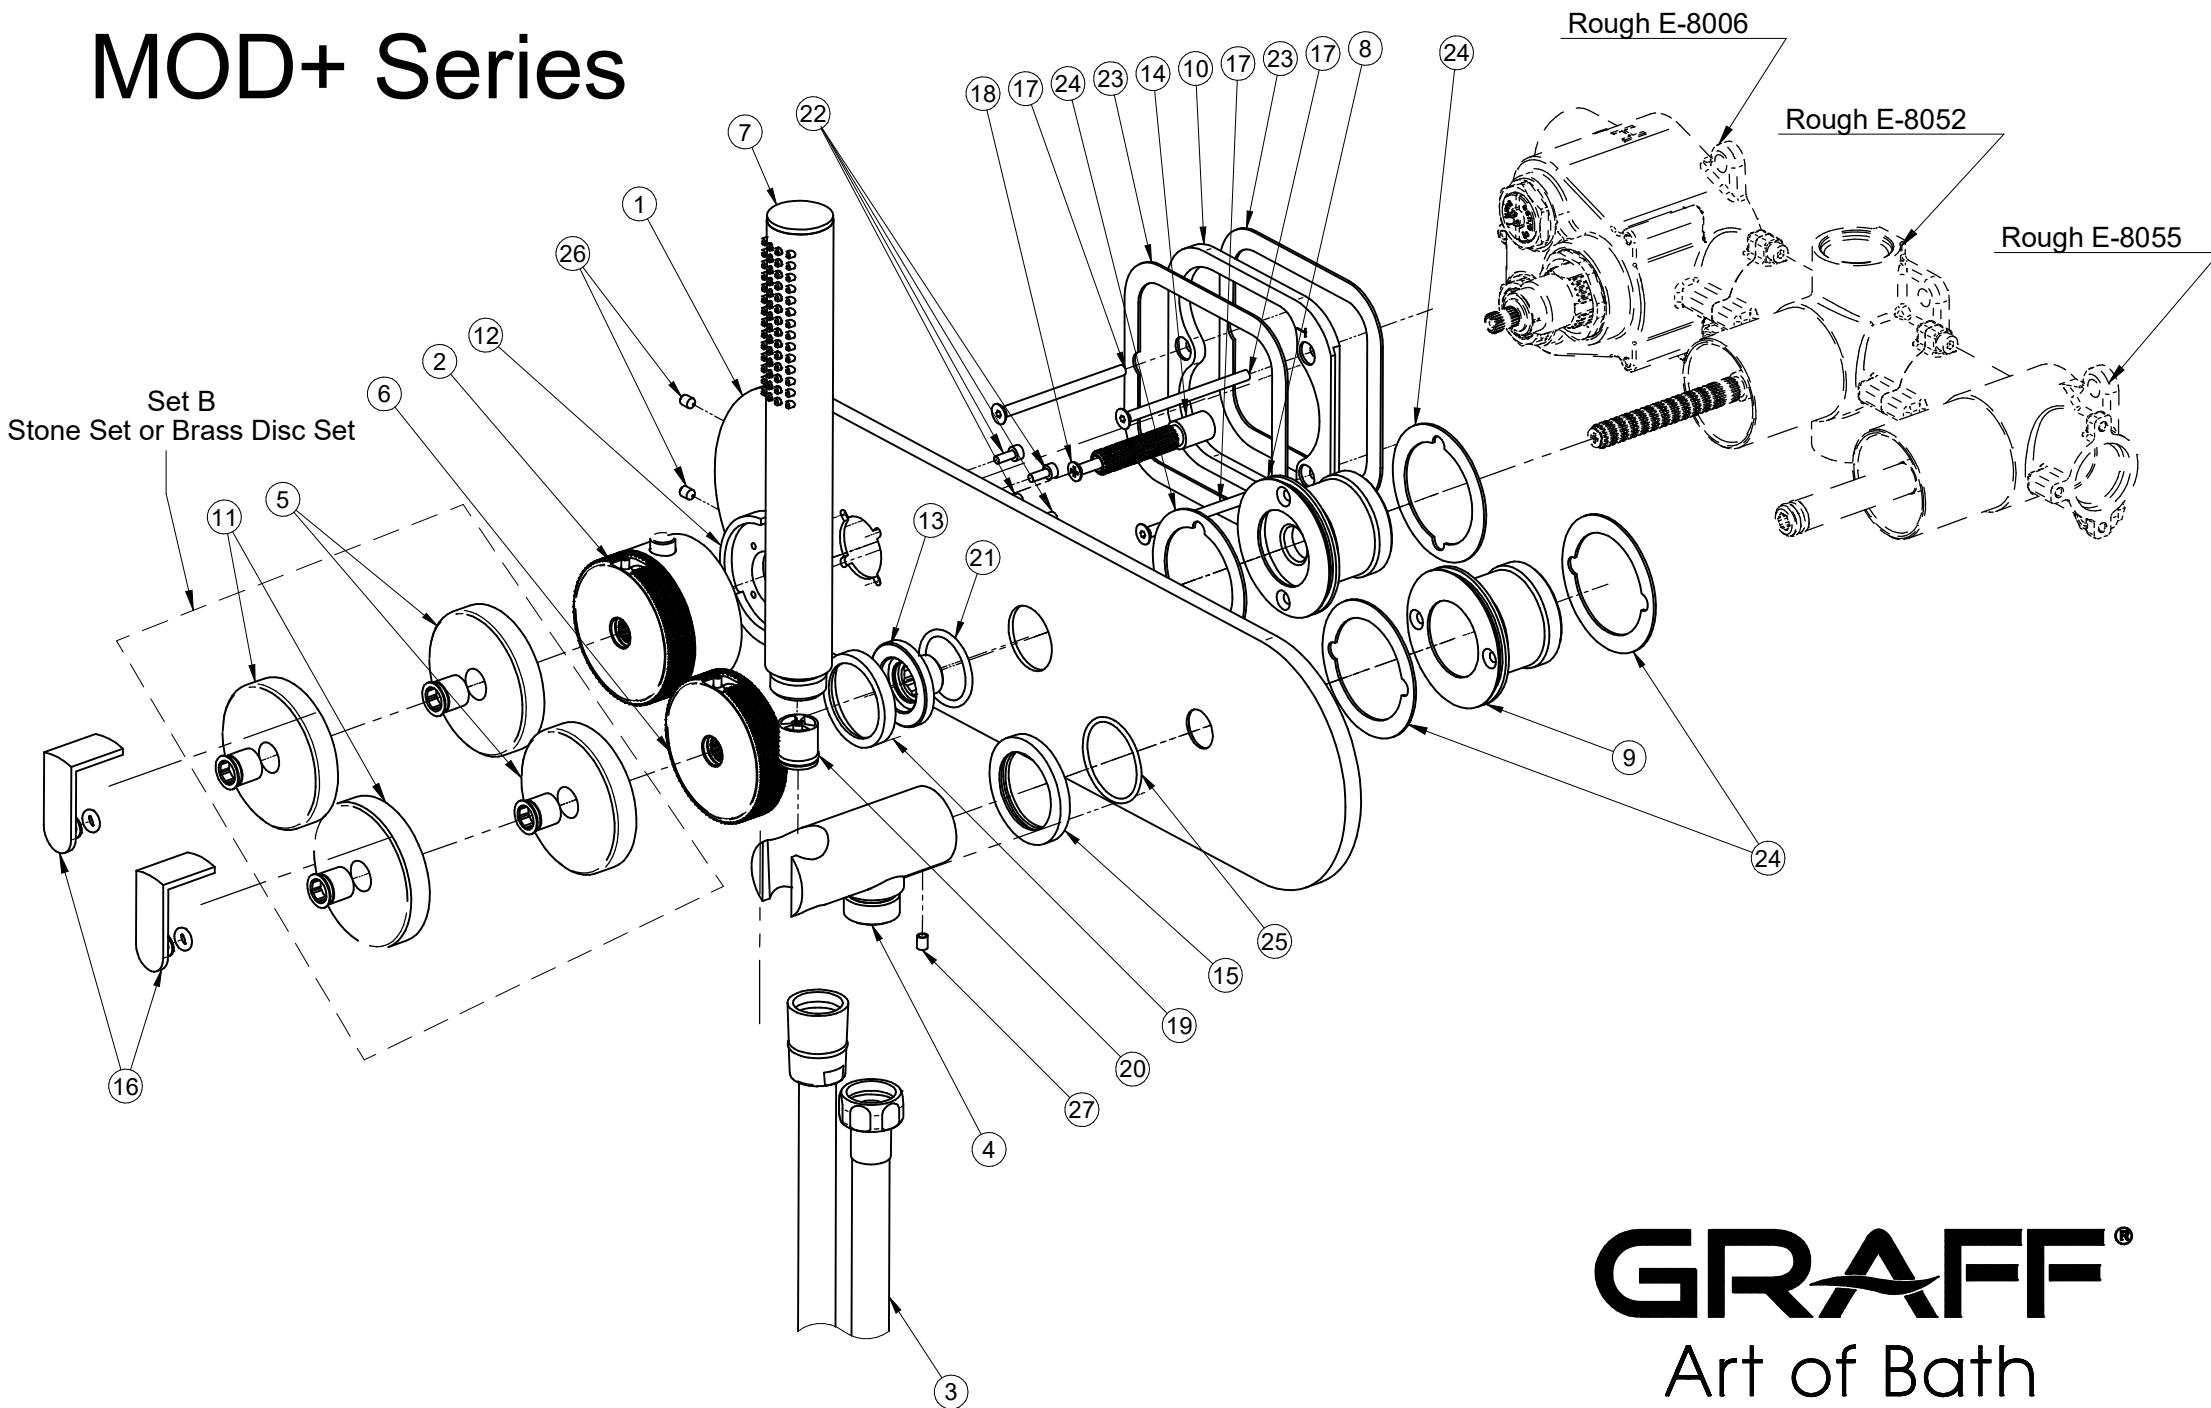

EV7.090H-***-L1**-***-T

MOD+ Series

GRAFF[®]
Art of Bath