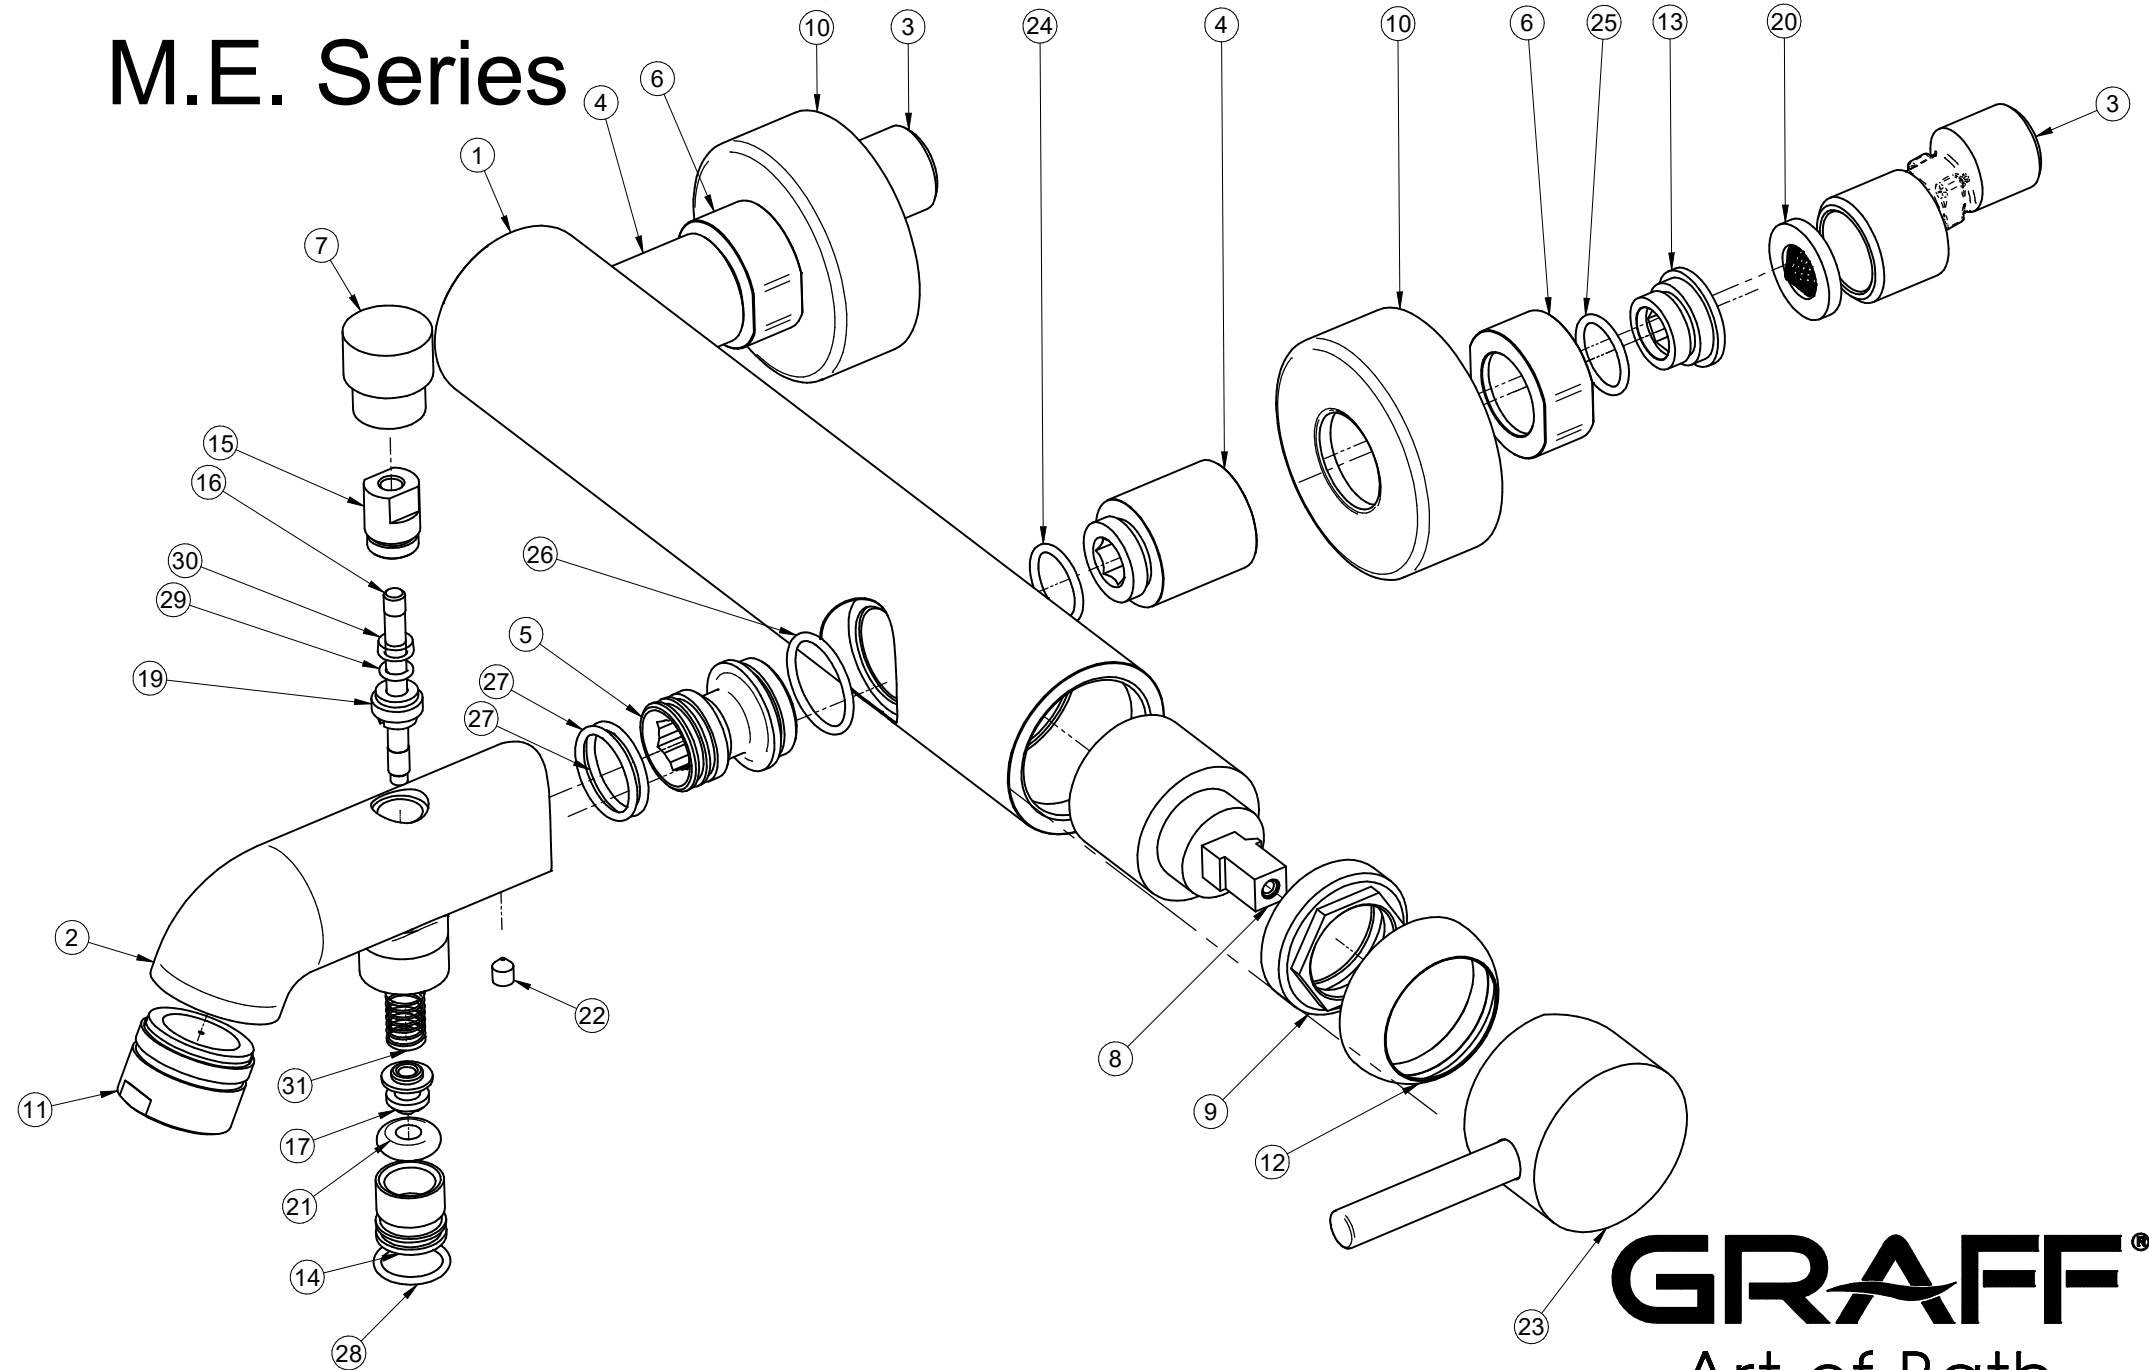

EX-11177-LM37

M.E. Series

GRAFF[®]
Art of Bath