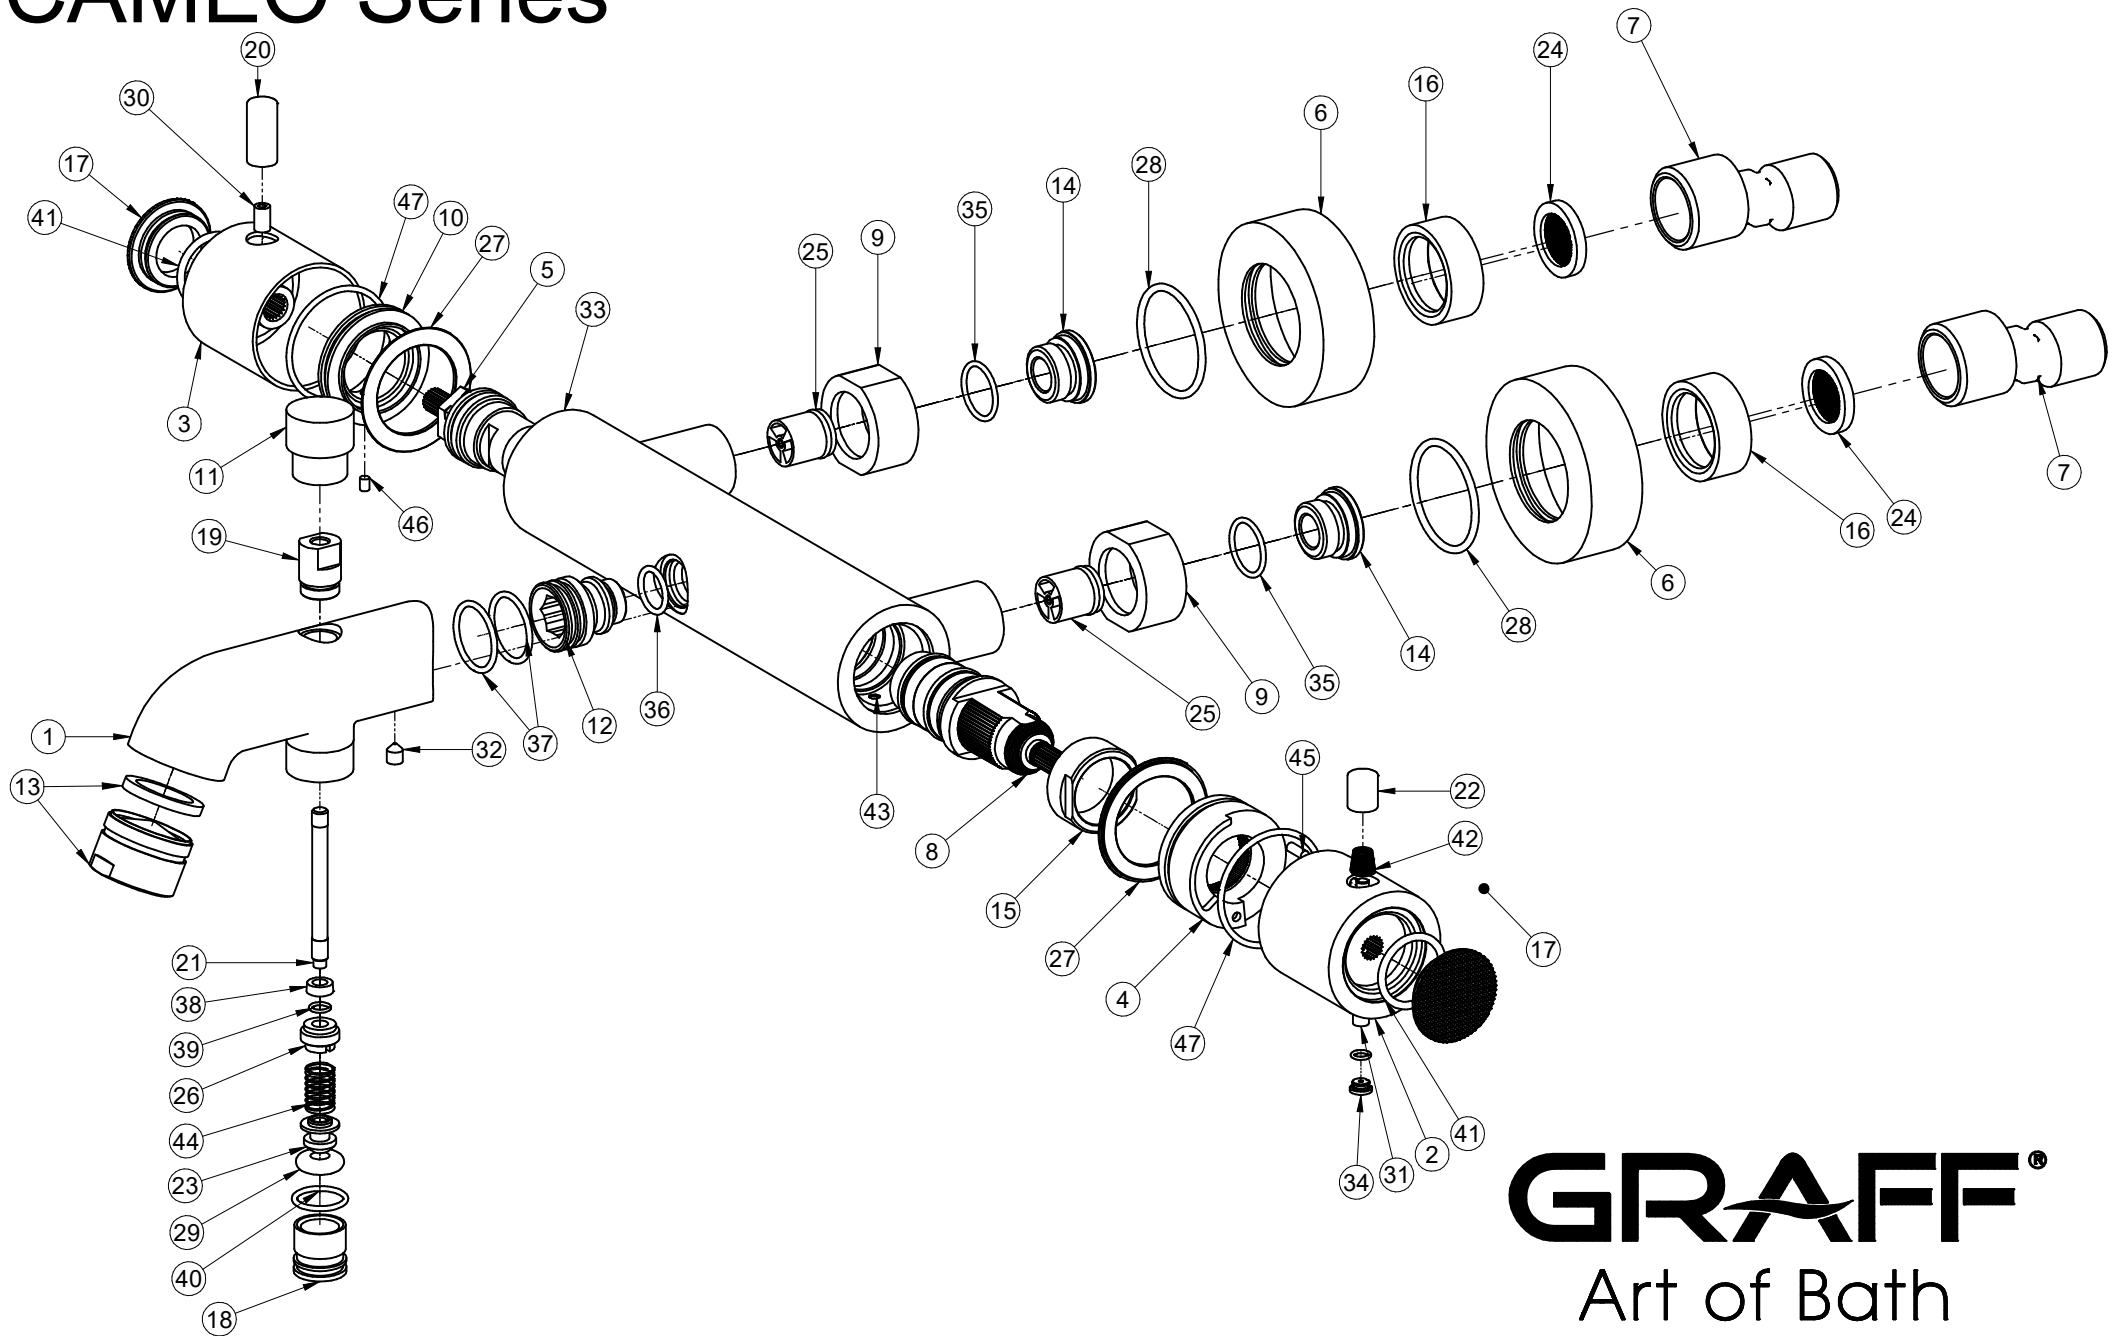

# EX-6185-RKT1-\*\*

## CAMEO Series

**GRAFF®**  
Art of Bath