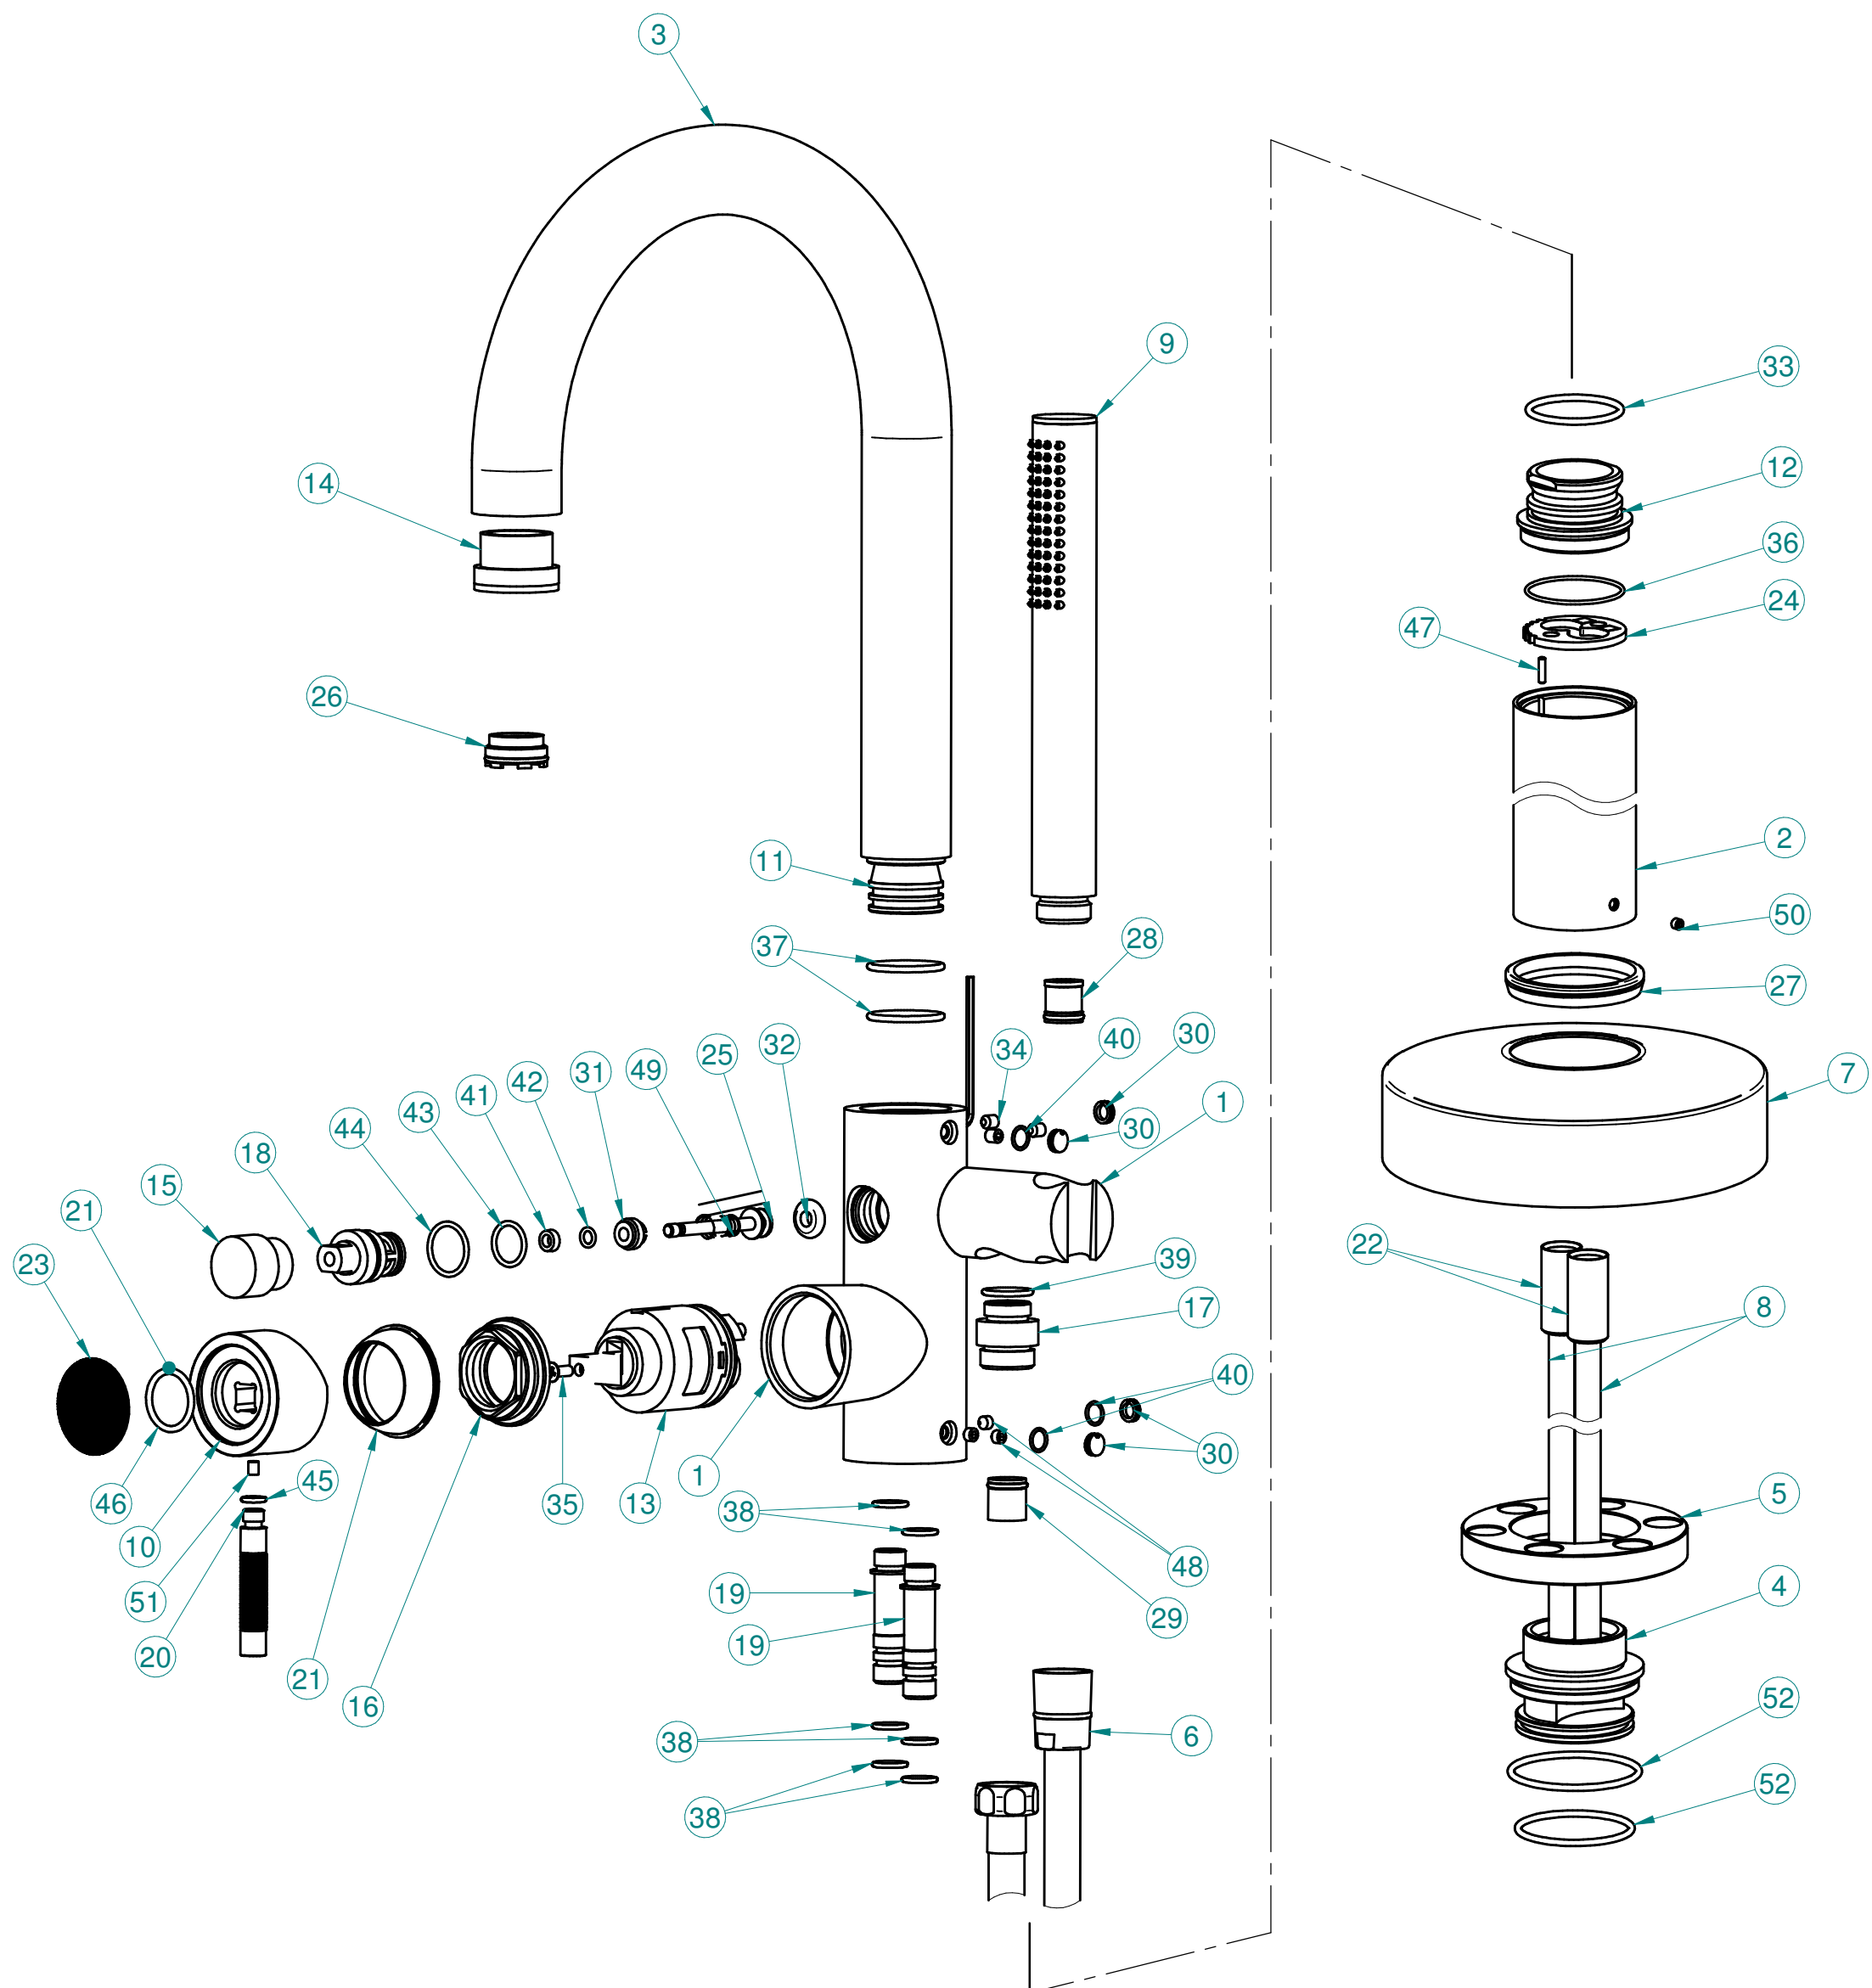

G-1752-LM69N-T

CAMEO Series

GRAFF[®]
Art of Bath