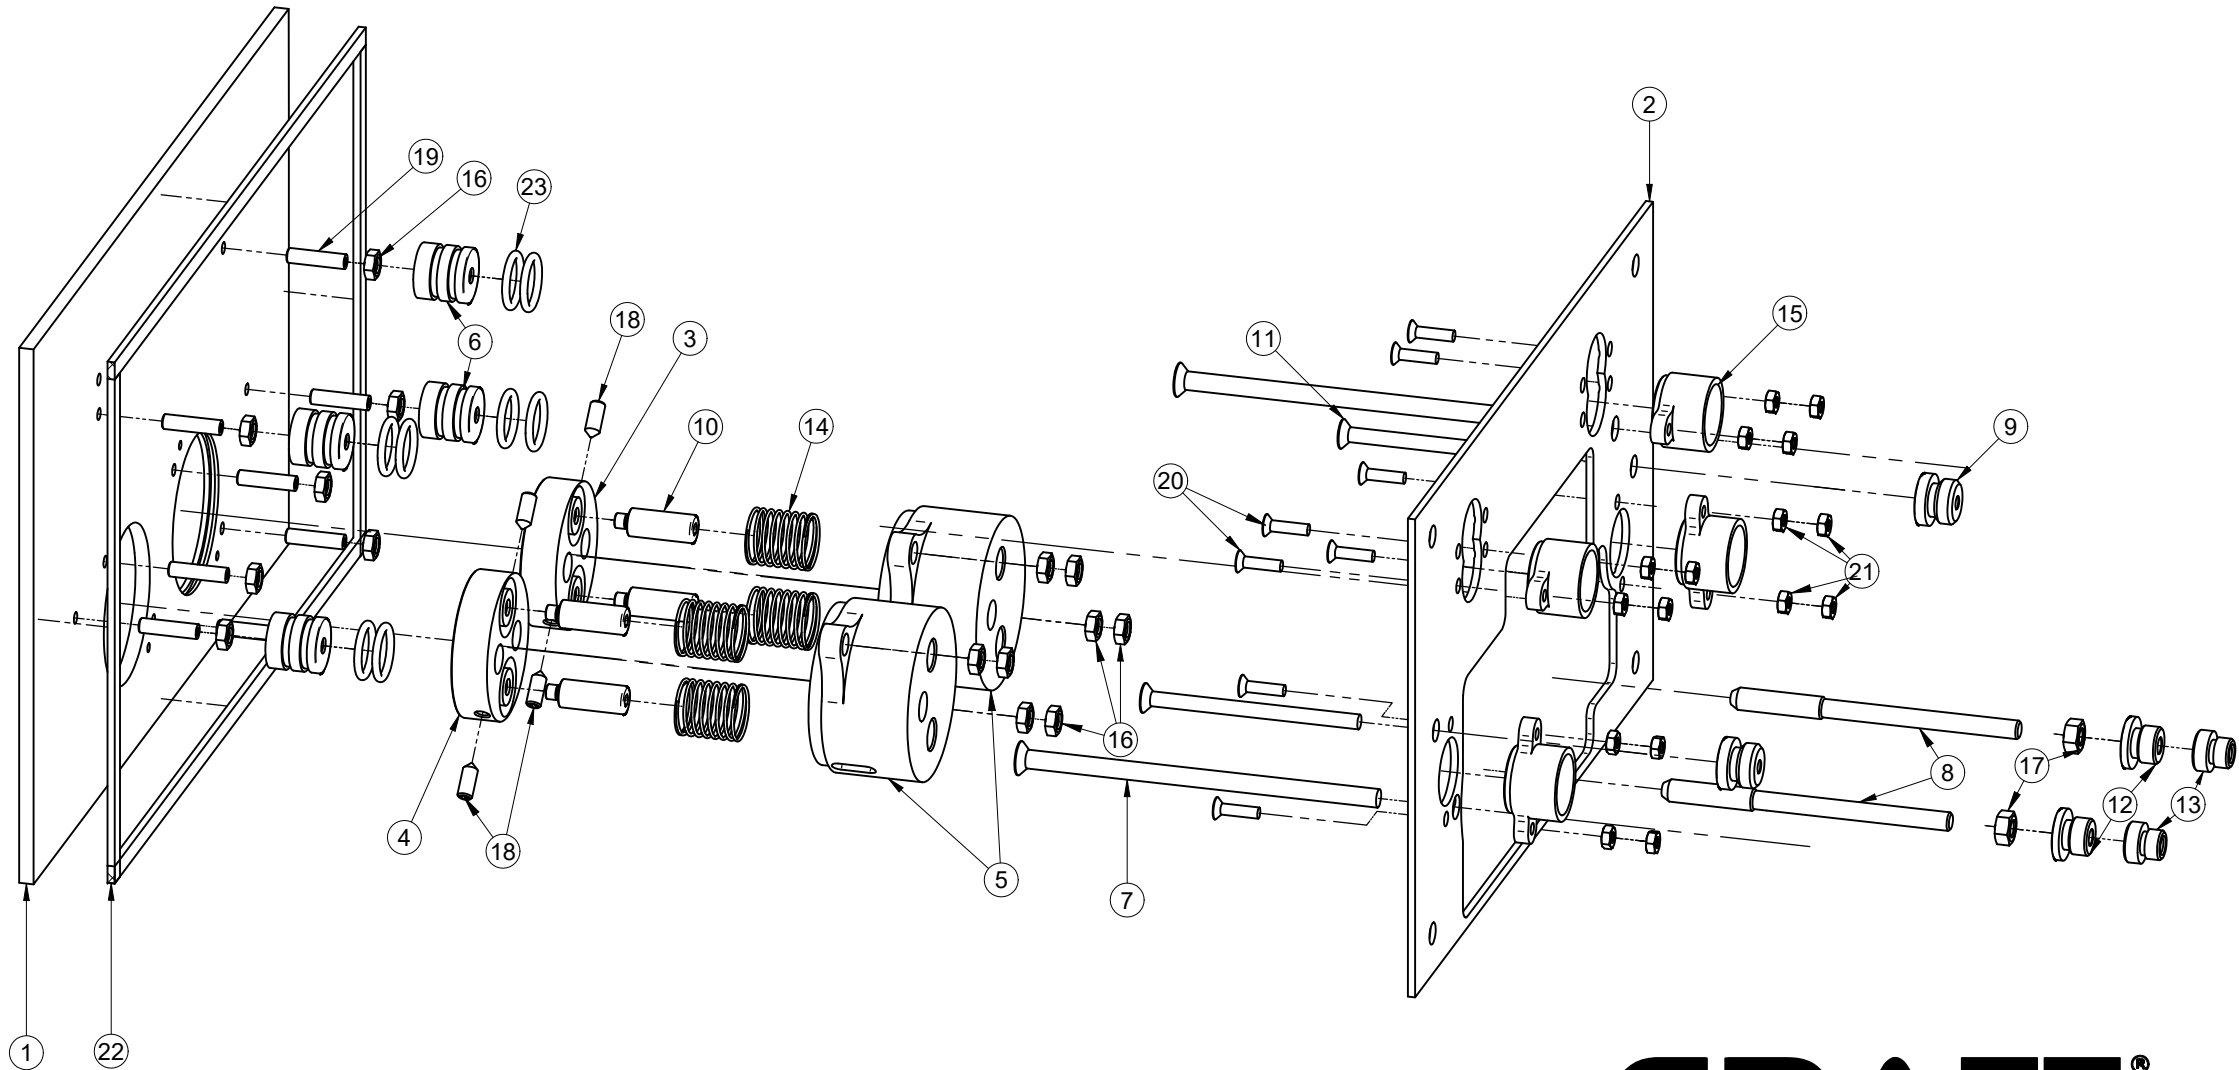

G-0003

Flush Plate Series

GRAFF[®]
Art of Bath