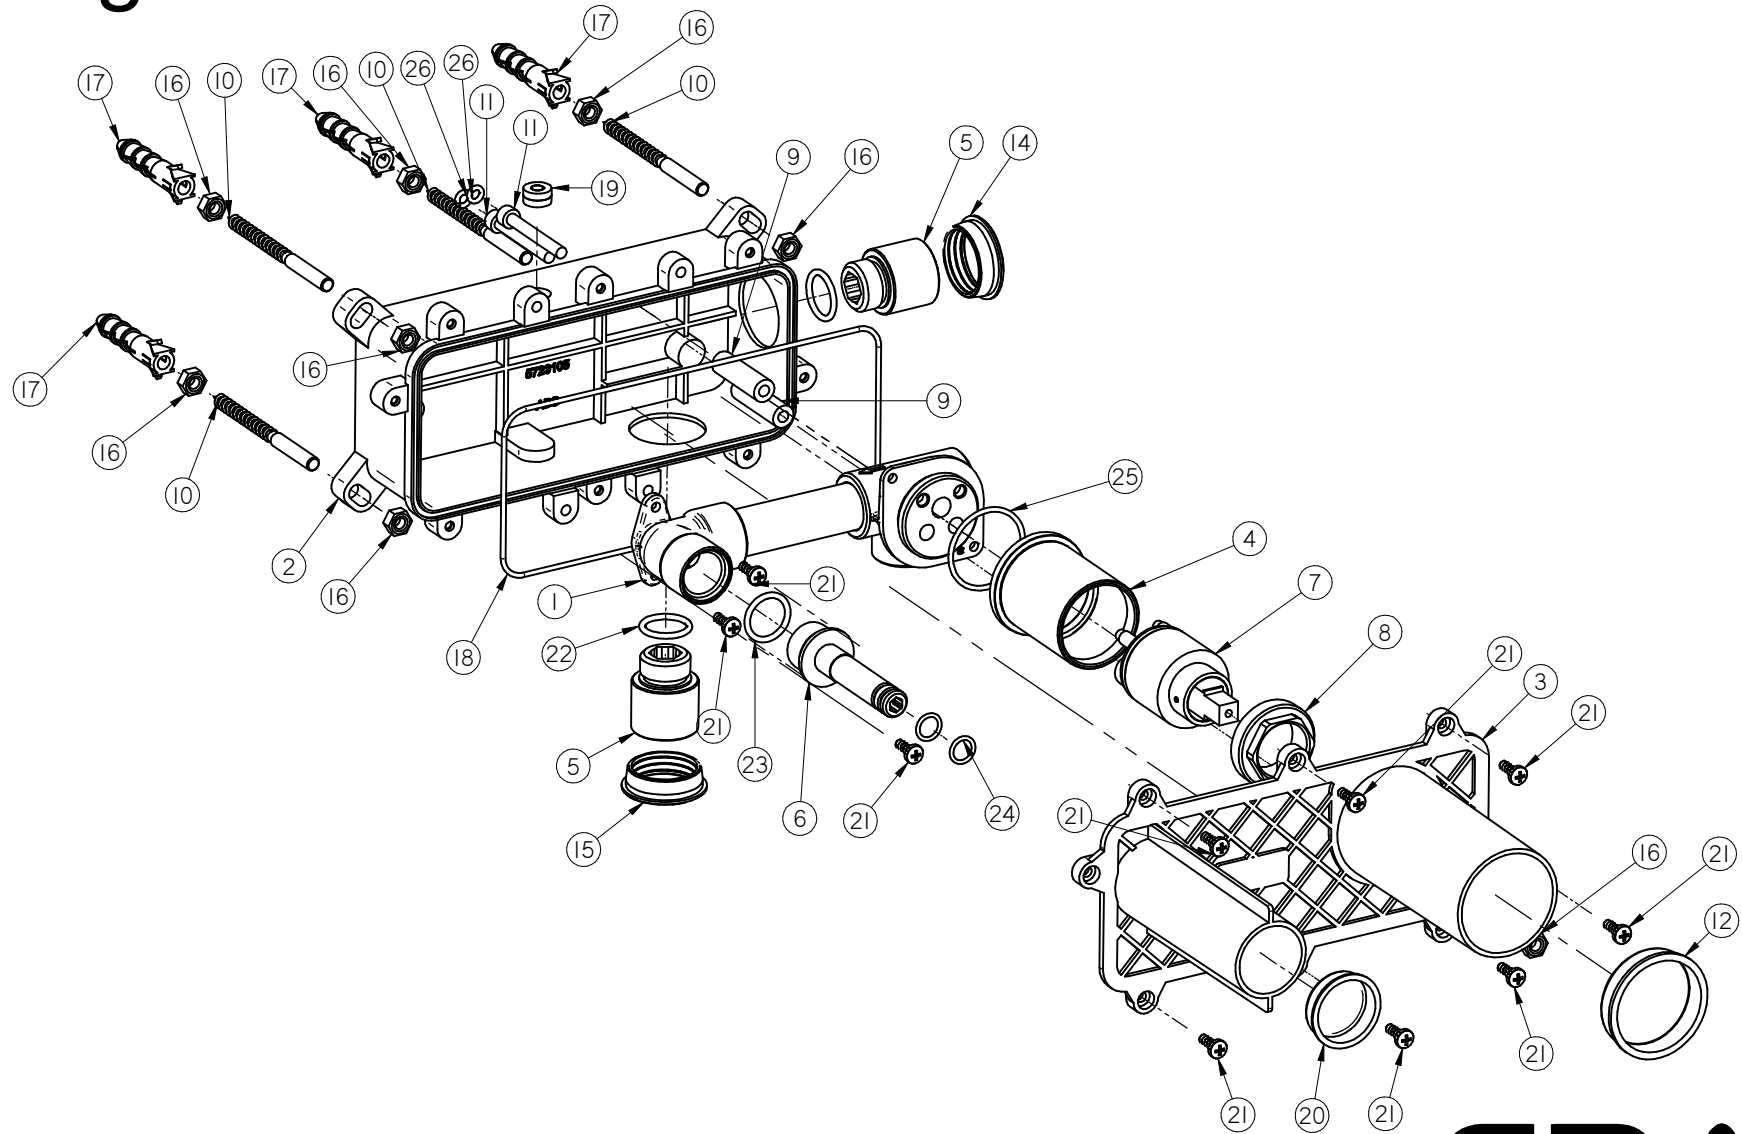

G-1020A

Rough Series

GRAFF®
Art of Bath