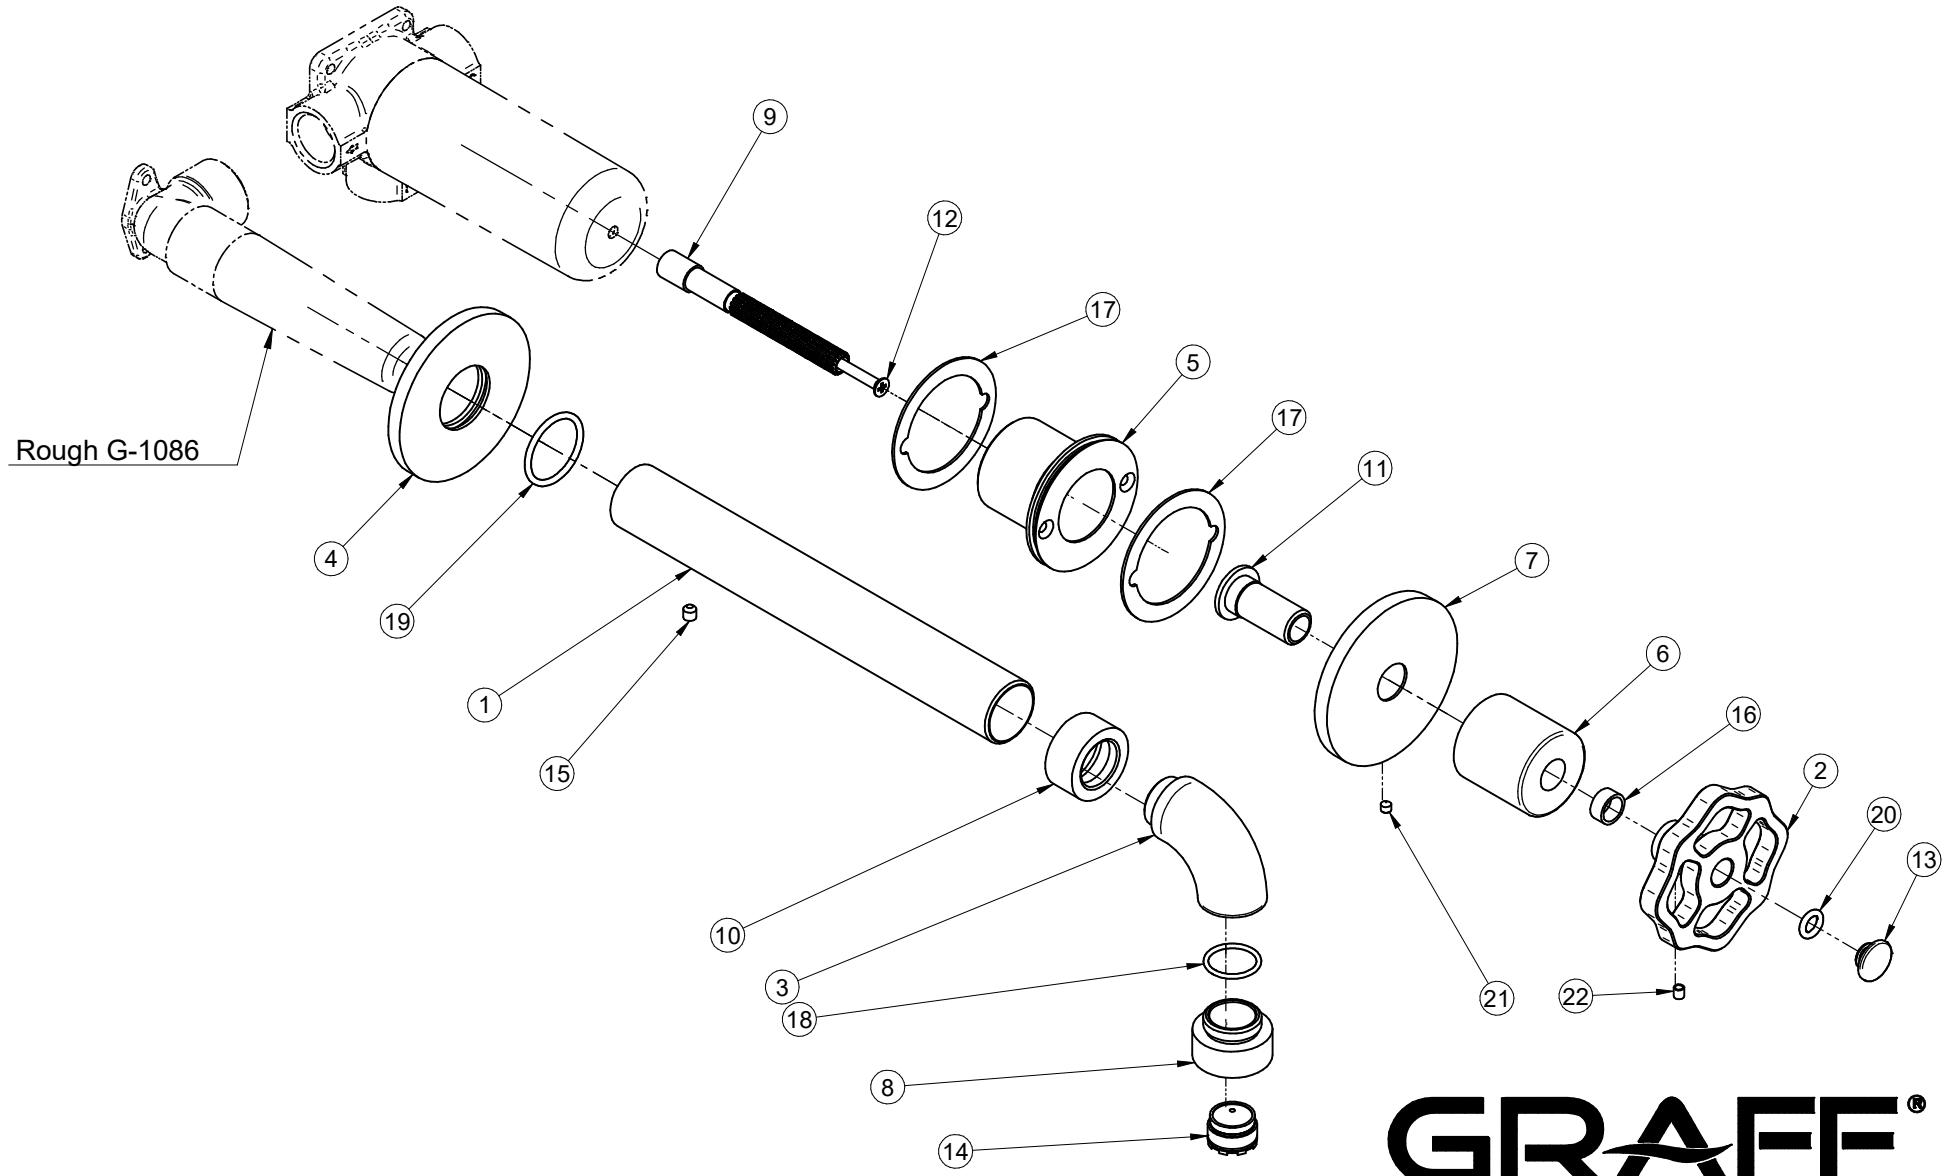

G-11336-C18B-T

Vintage Series

GRAFF[®]
Art of Bath