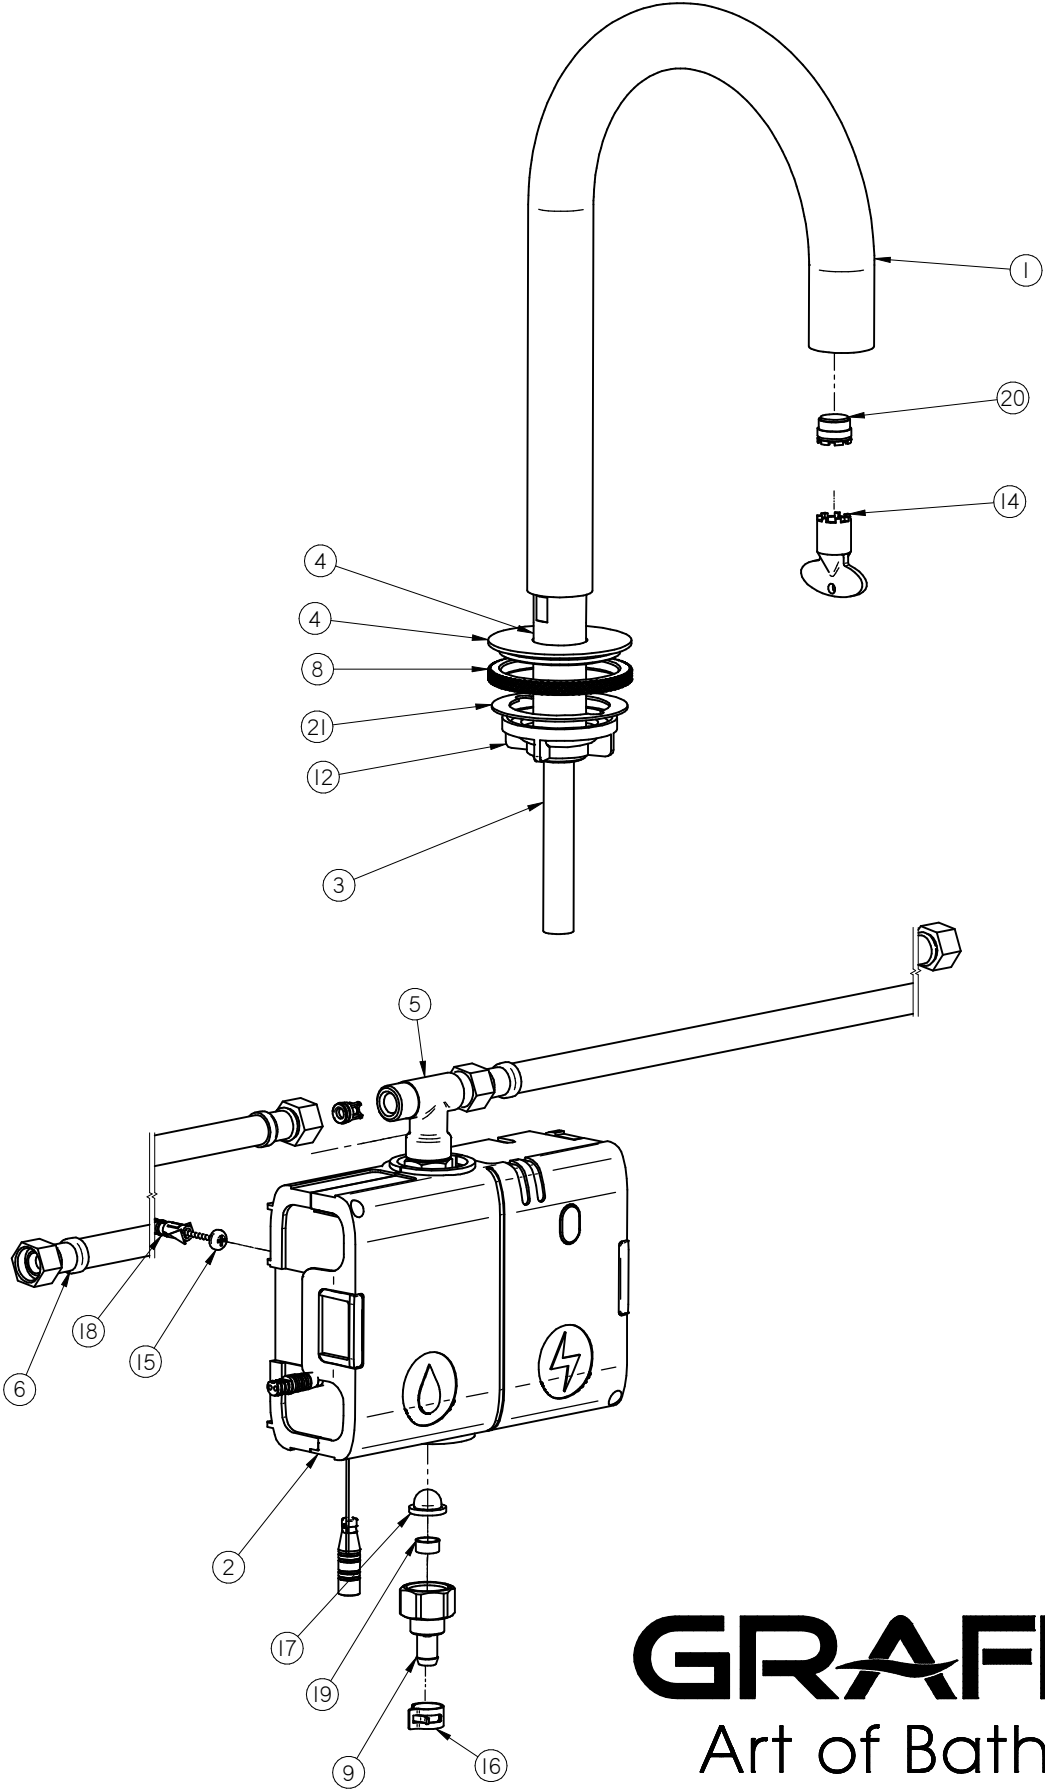

G-11422TB

SENSOR MIXERS Series

GRAFF[®]
Art of Bath