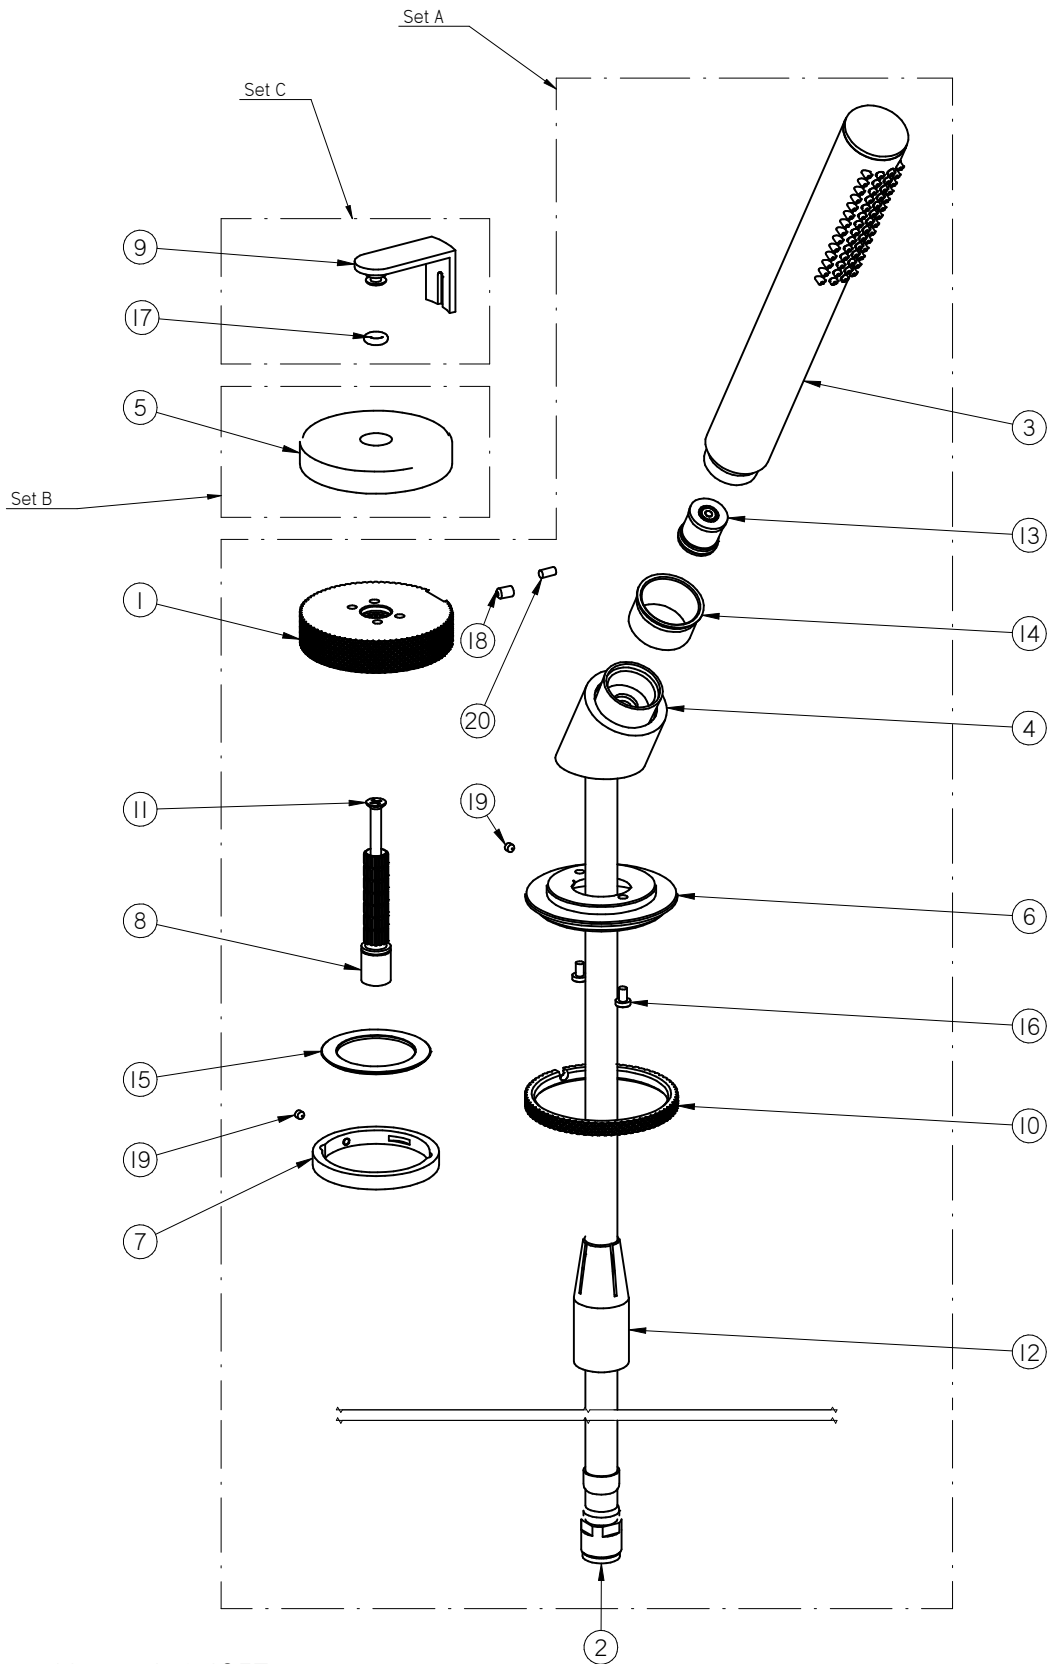

# G-11555-\*\*\*-L1\*\*-\*\*\*-T

## MOD+ Series

Trim works with rough G-1057