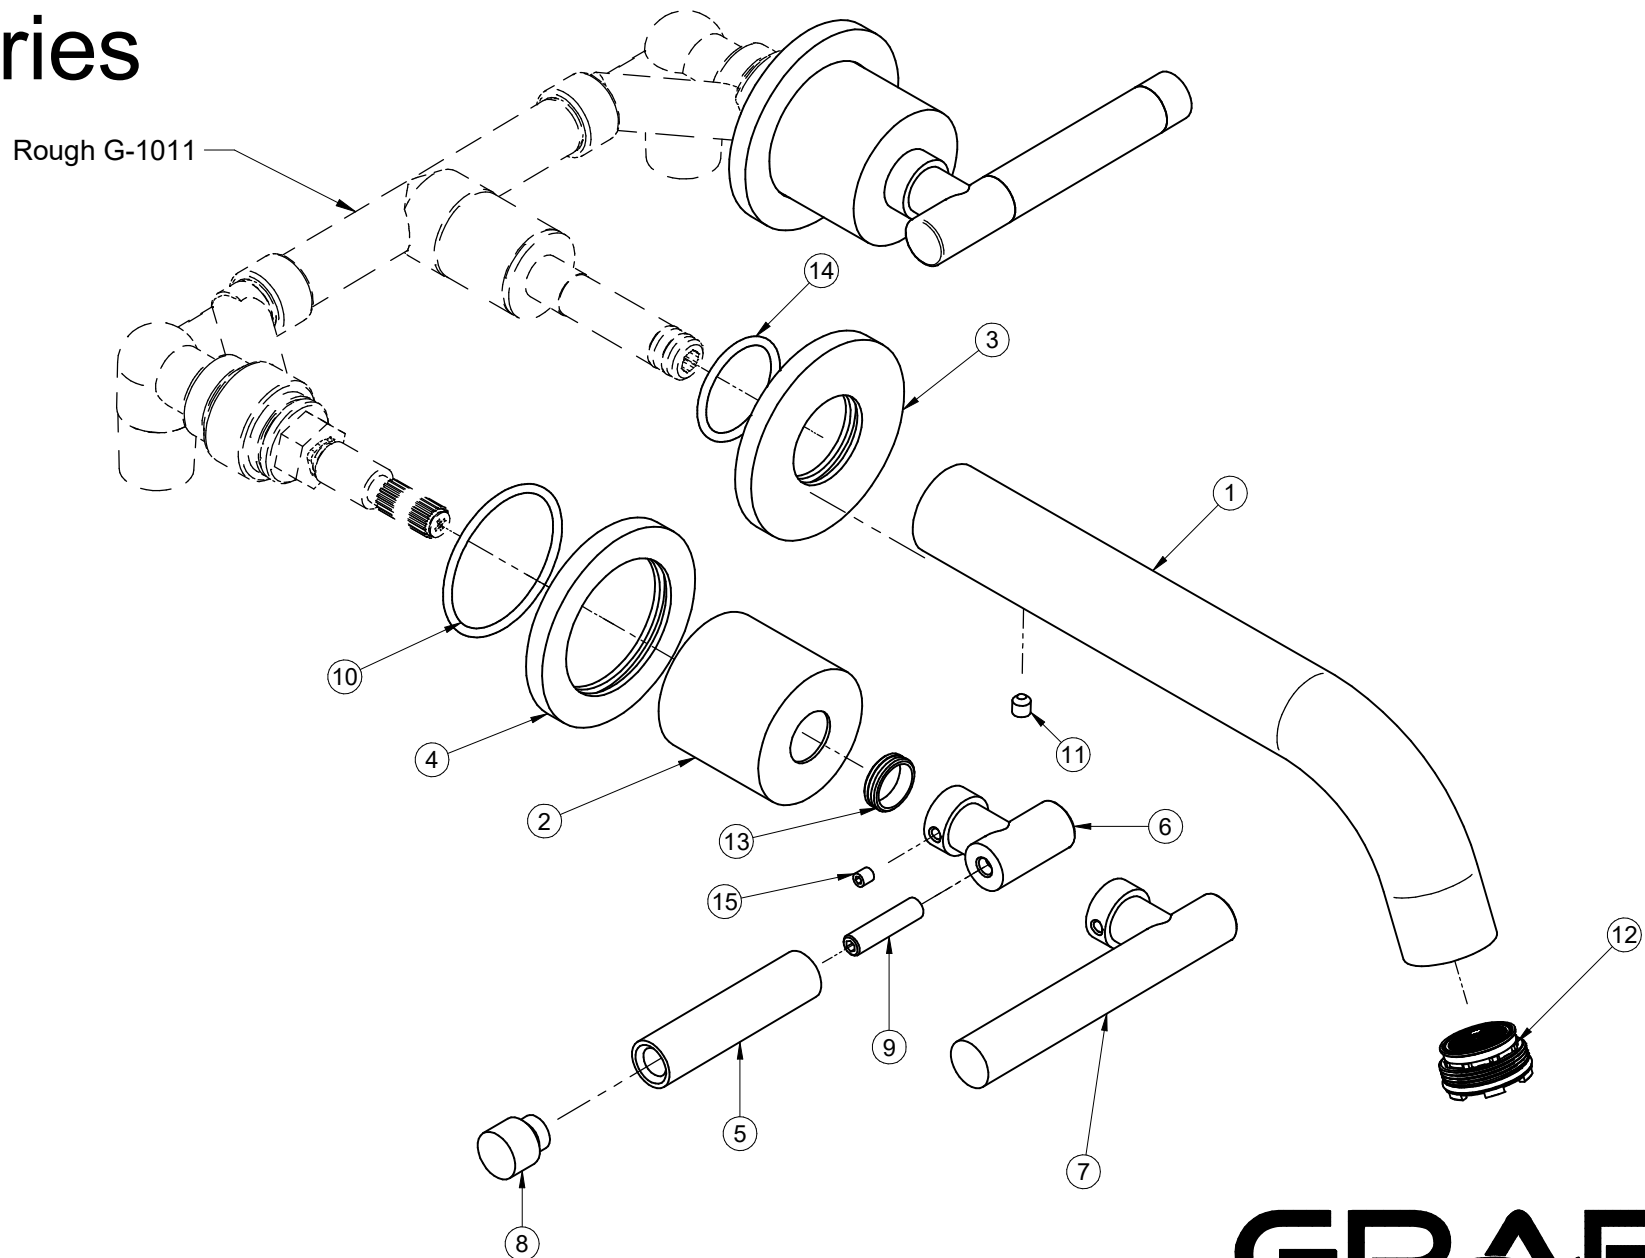

G-6132-LM62W-T

ME Series

GRAFF[®]
Art of Bath