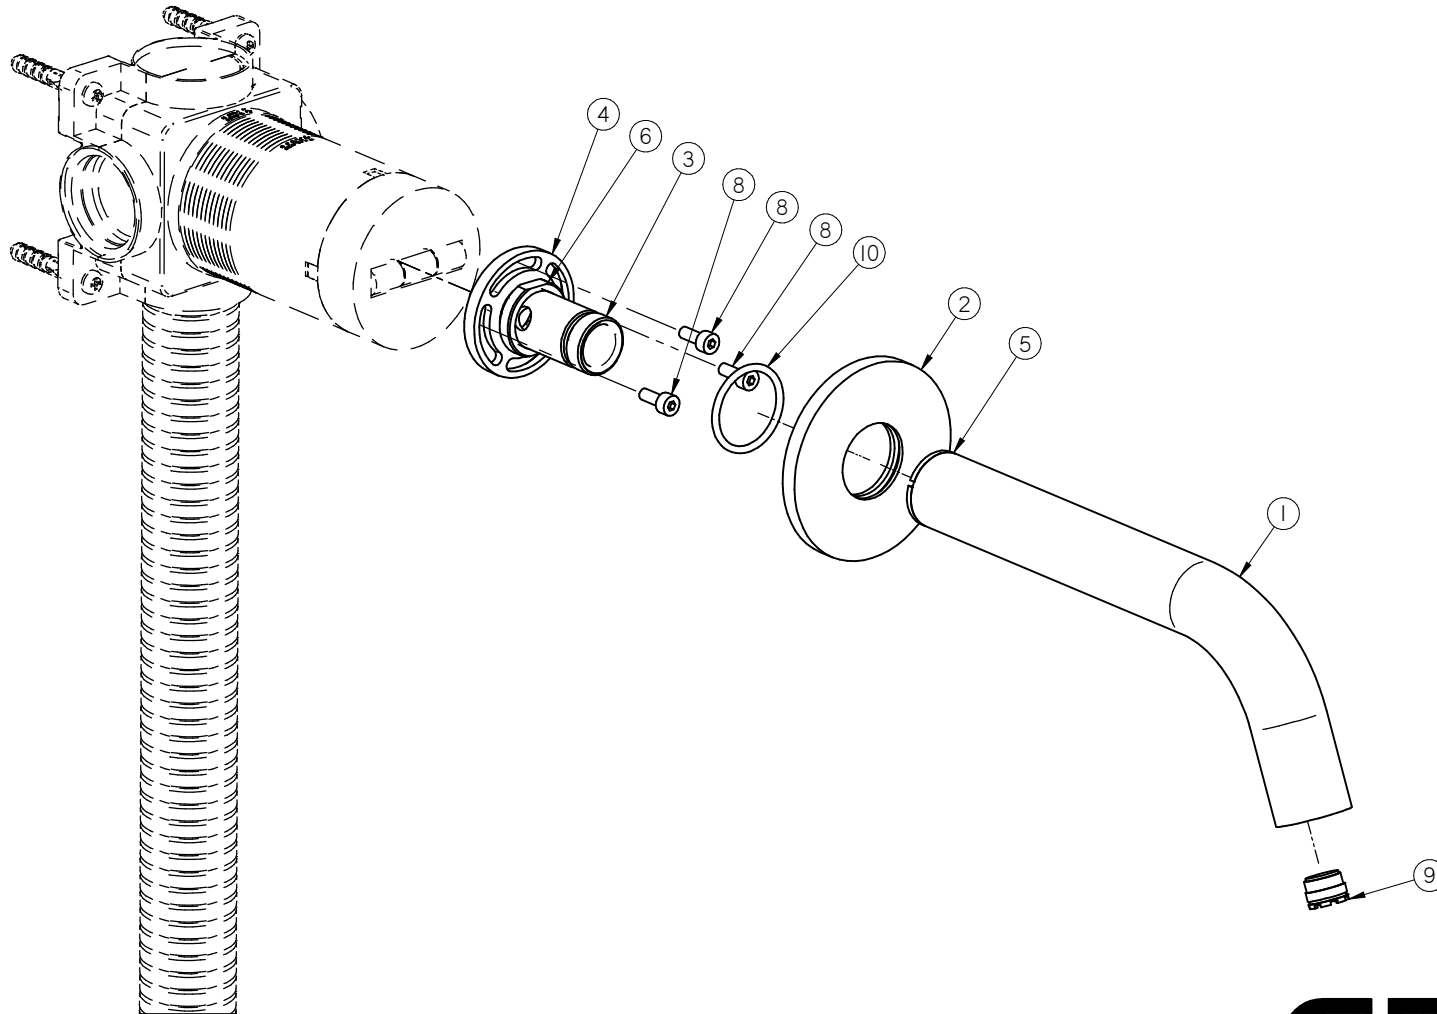

# G-6135TF-T

## SENSOR MIXERS Series

**GRAFF**<sup>®</sup>  
Art of Bath