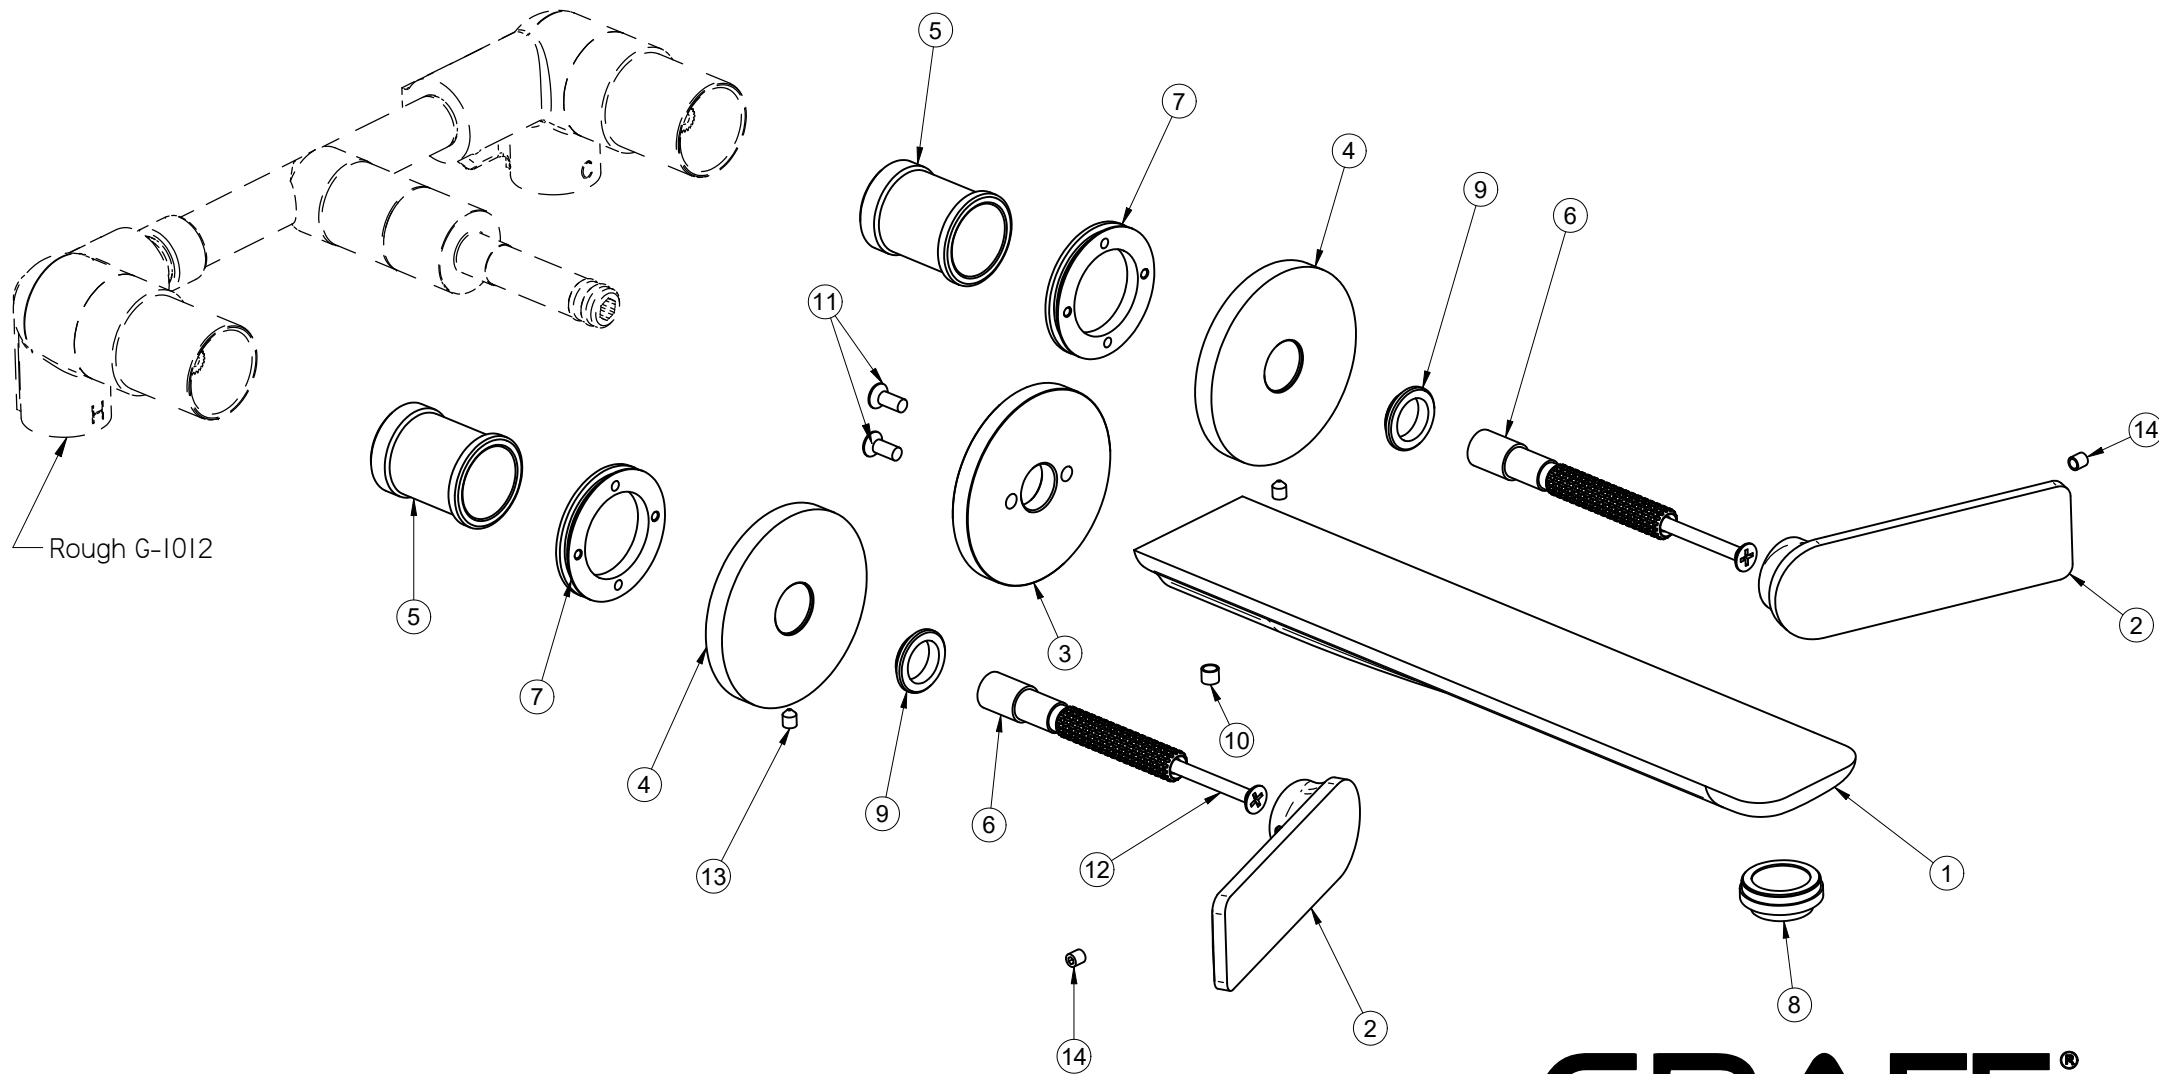

G-6331-LM42B-**-T

SENTO Series

GRAFF[®]
Art of Bath