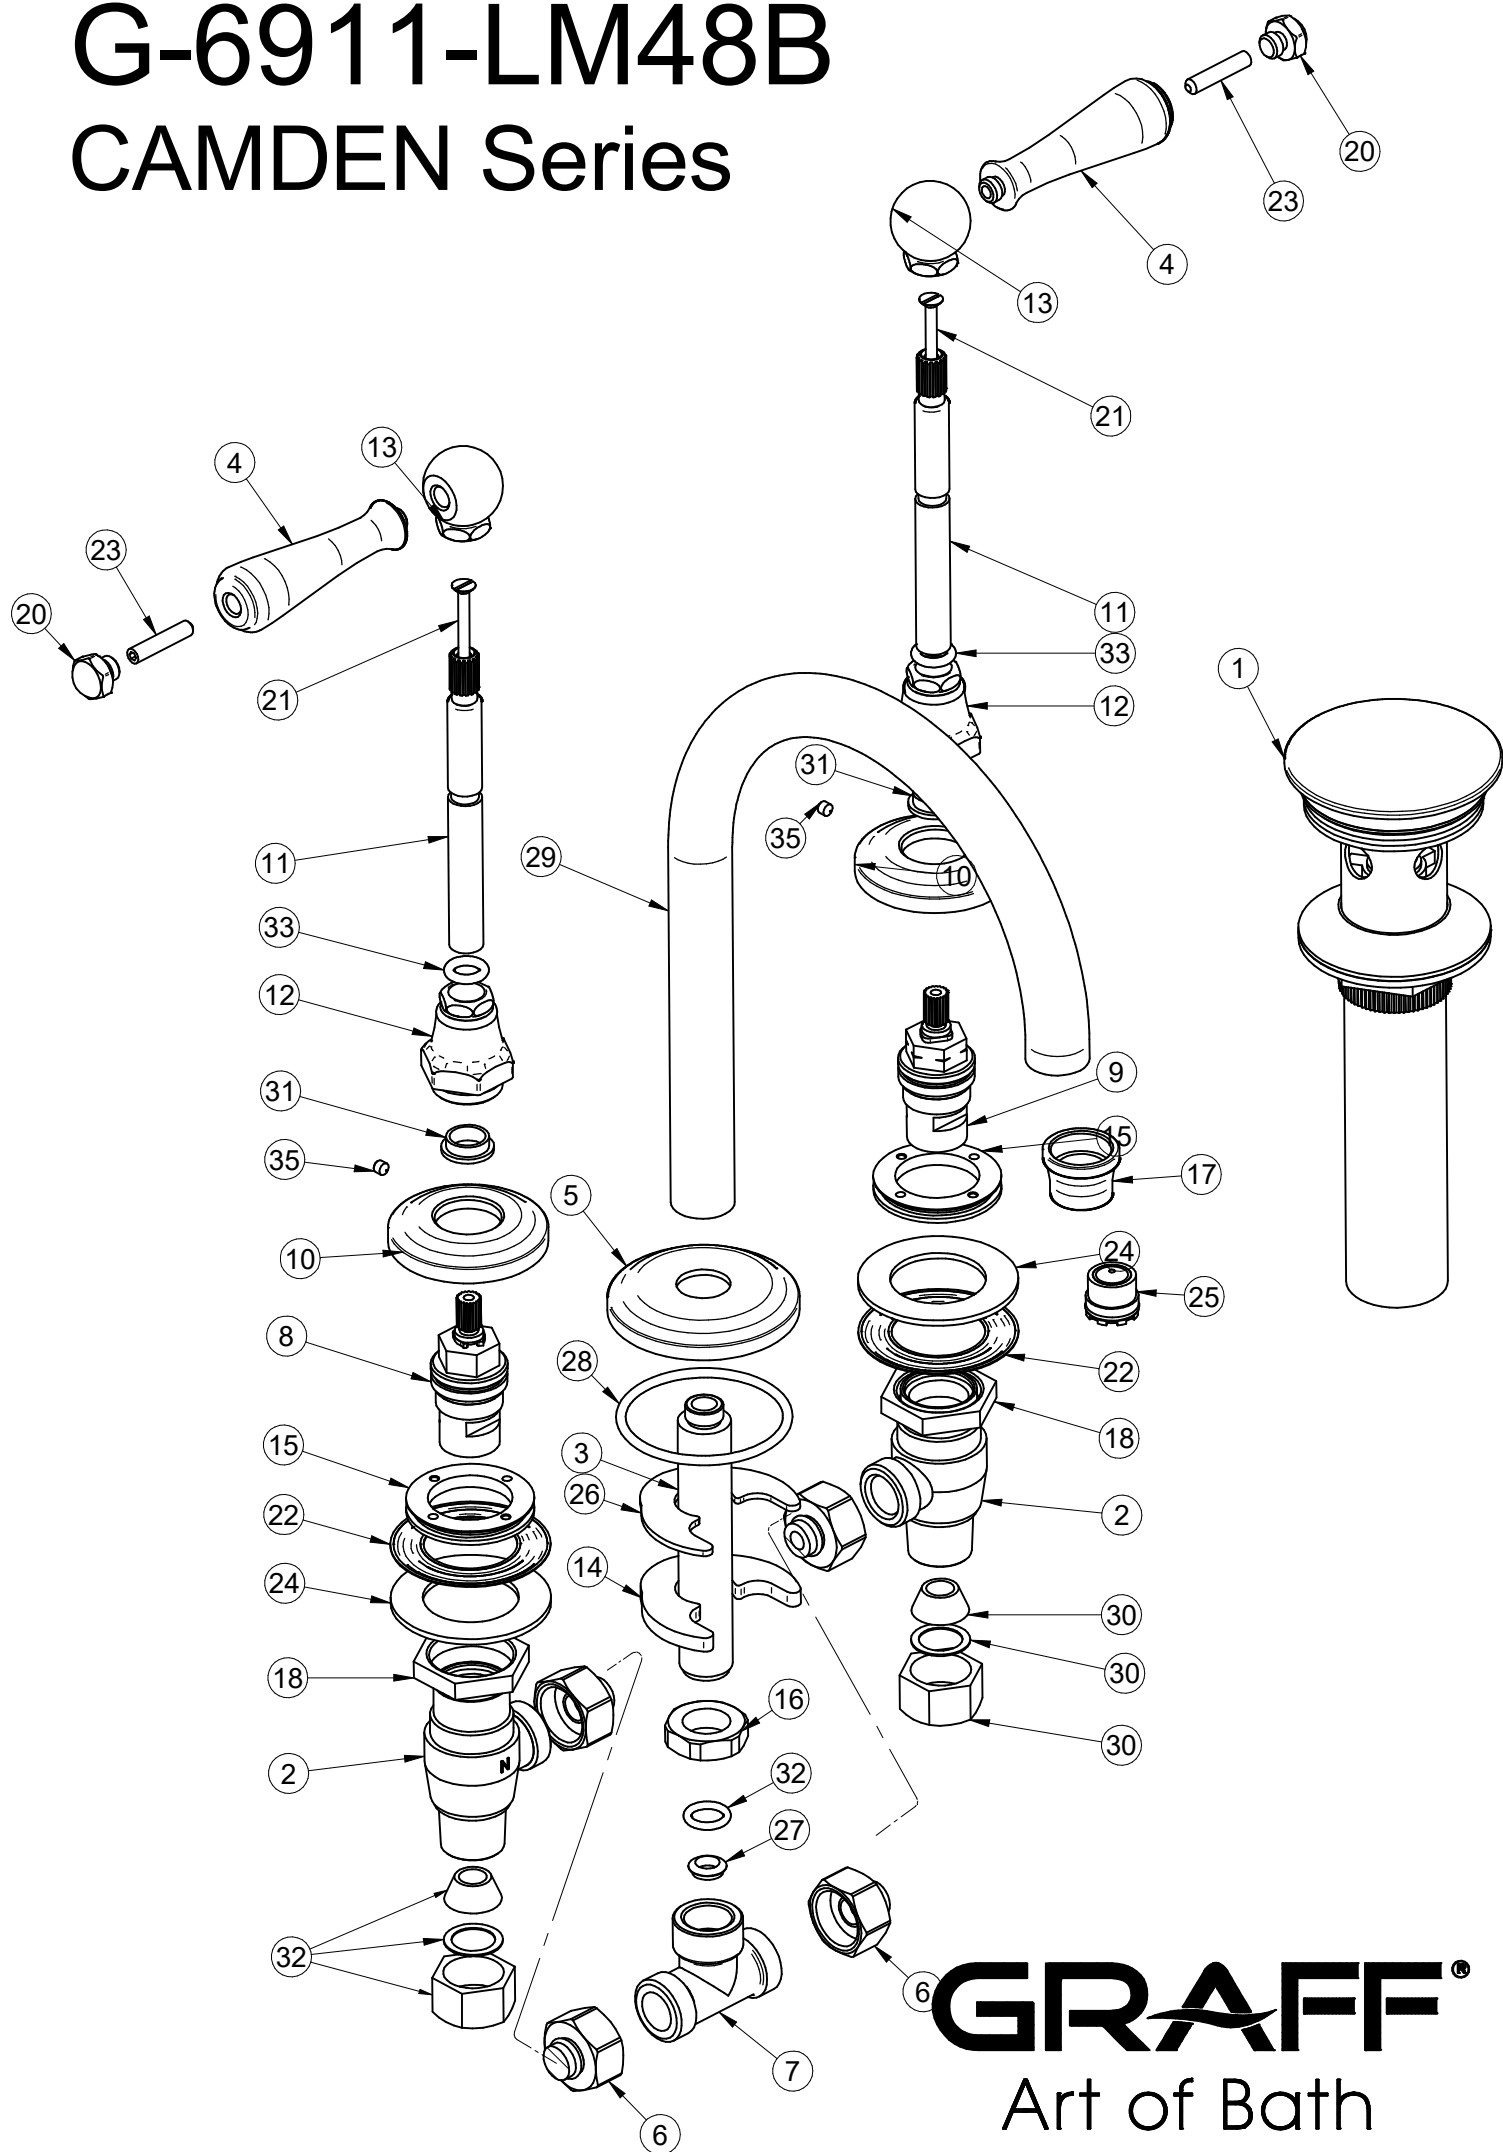

# G-6911-LM48B

## CAMDEN Series

**GRAFF**<sup>®</sup>  
Art of Bath