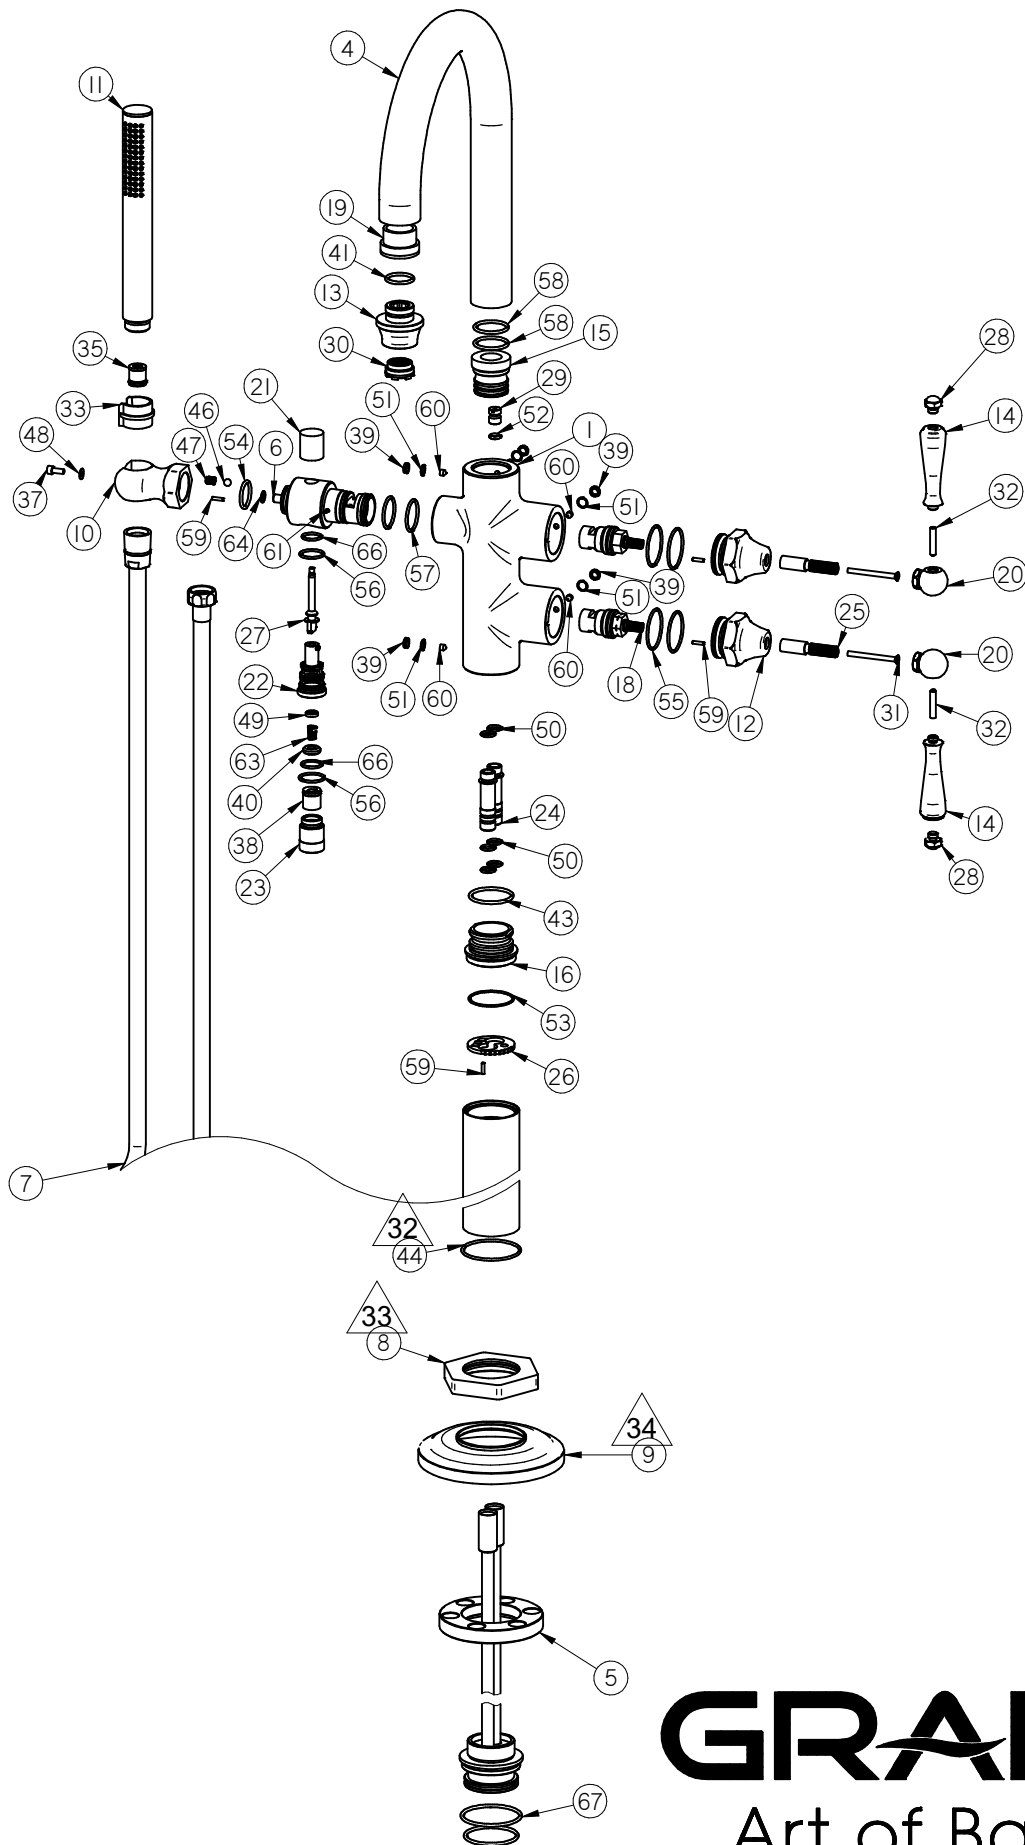

G-6957-LM48N-T

Camdem Series

GRAFF[®]
Art of Bath