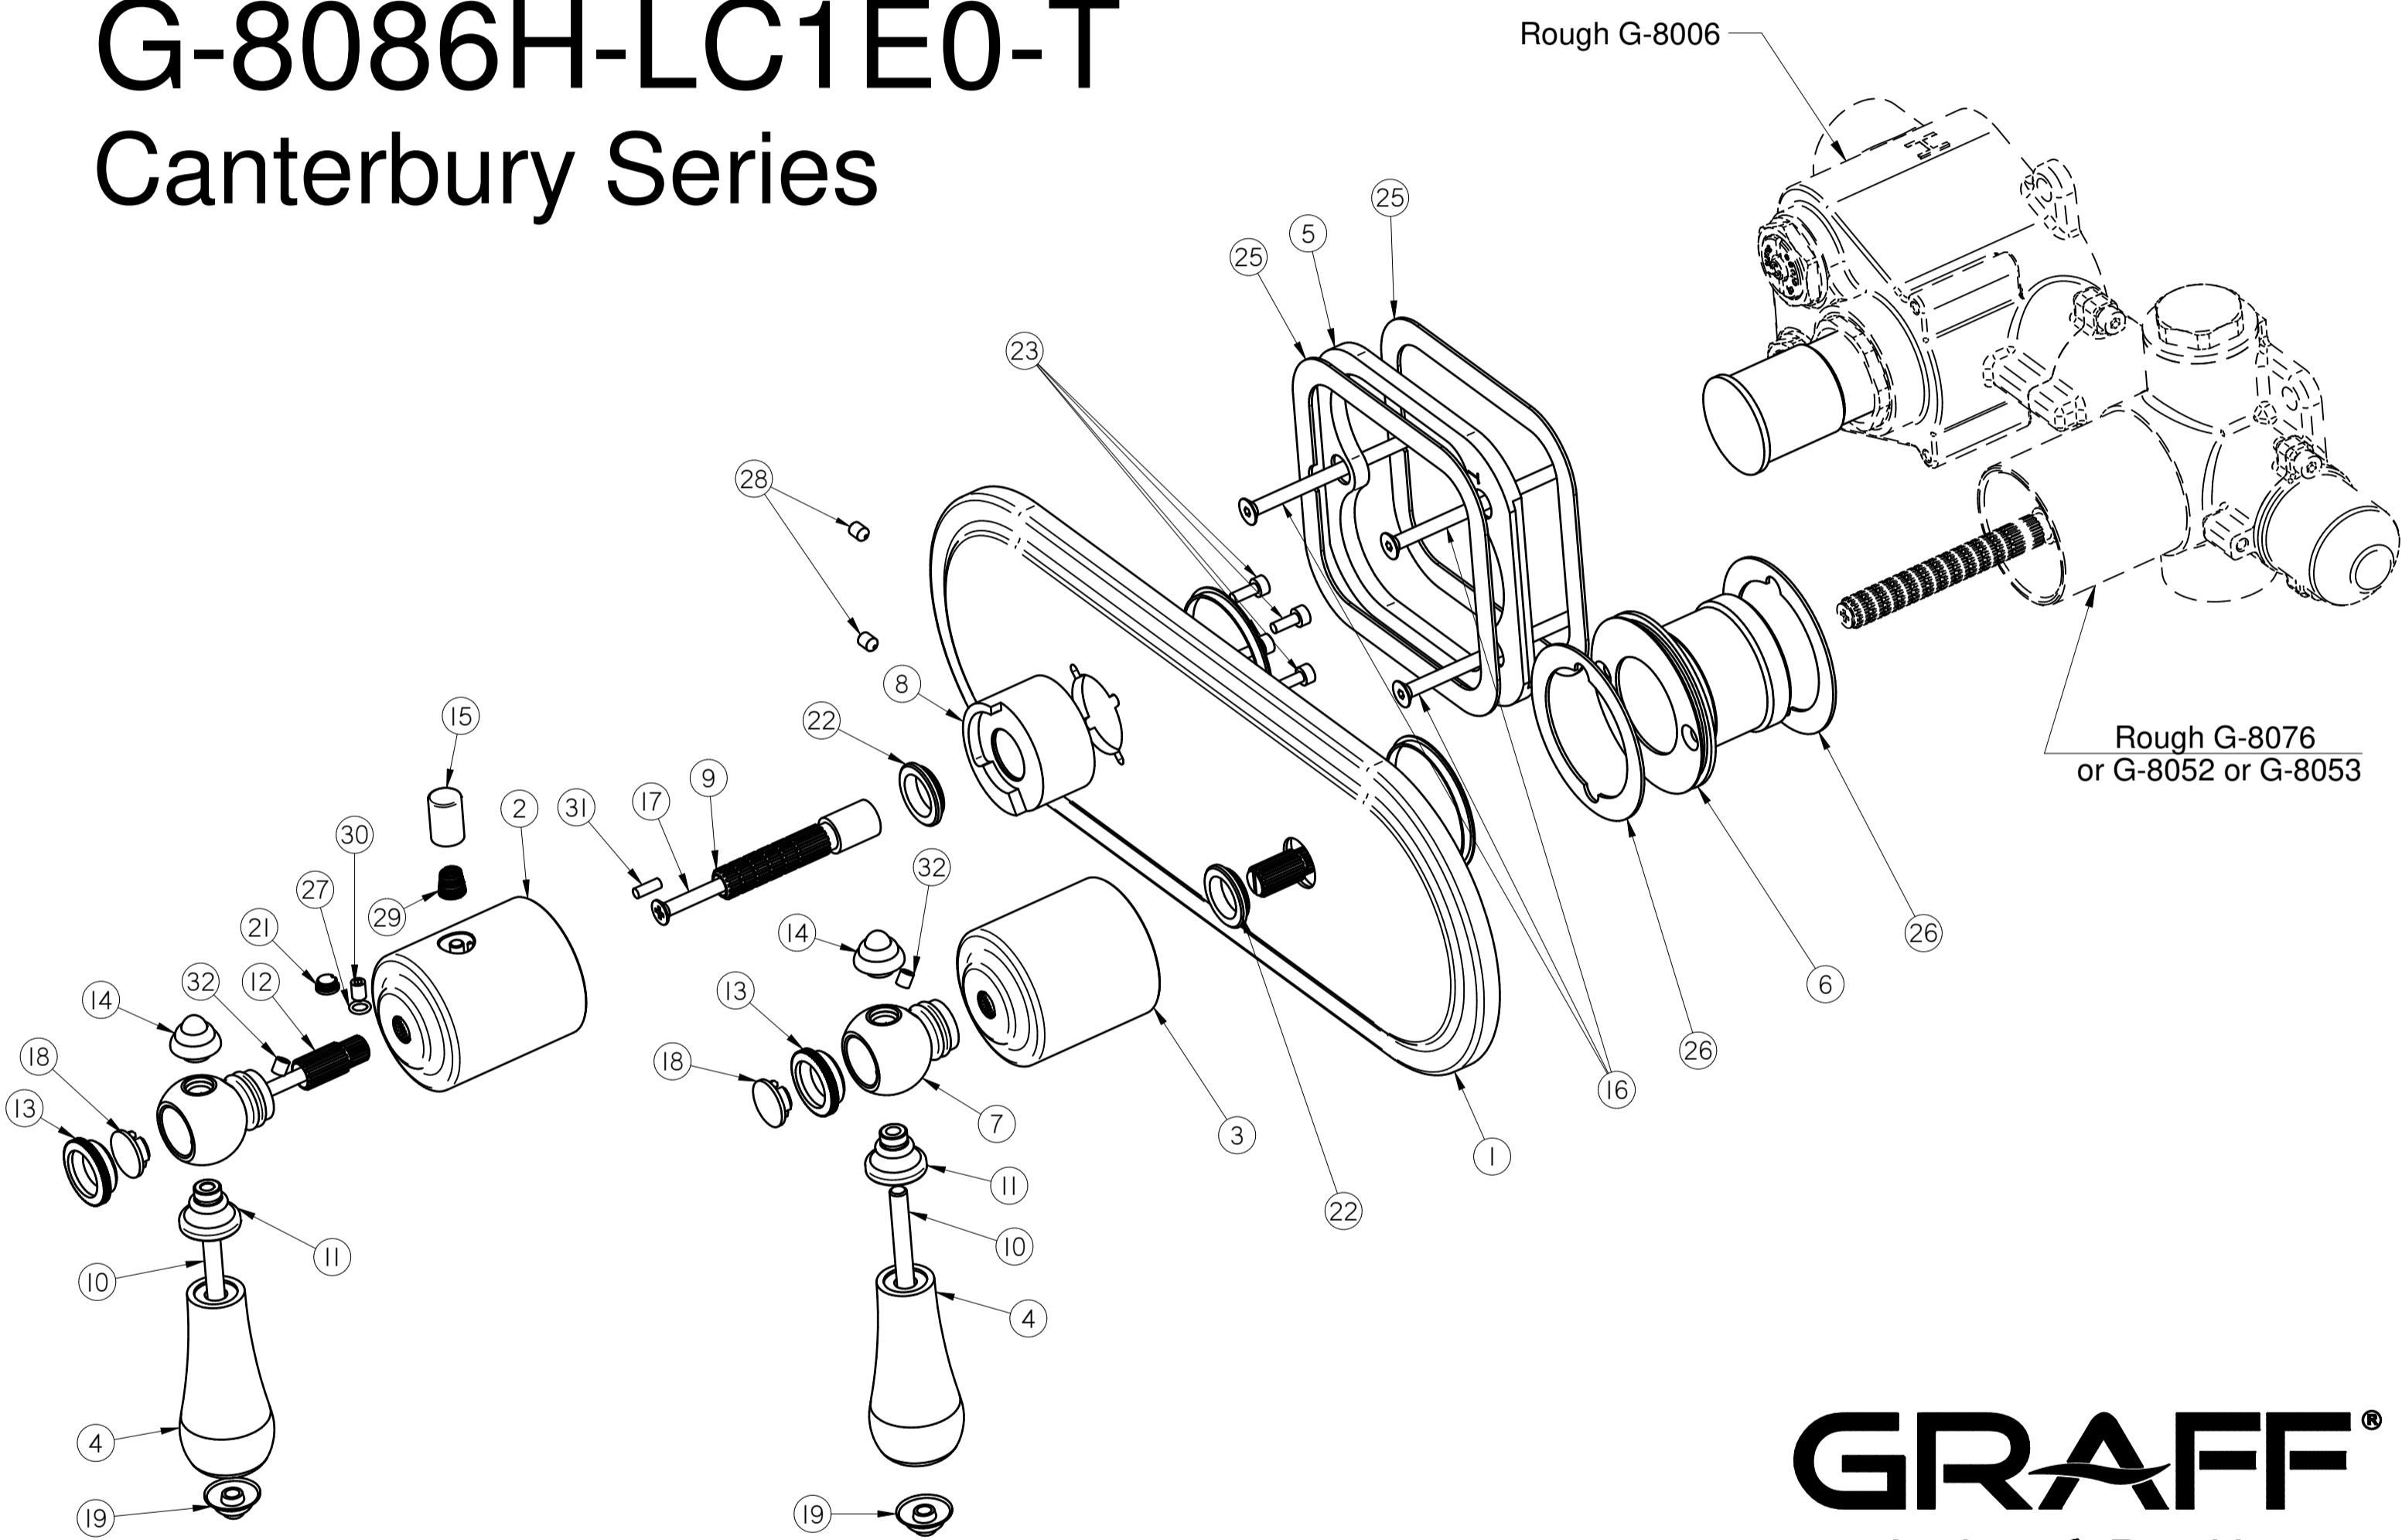

G-8086H-LC1E0-T

Canterbury Series

GRAFF[®]
Art of Bath