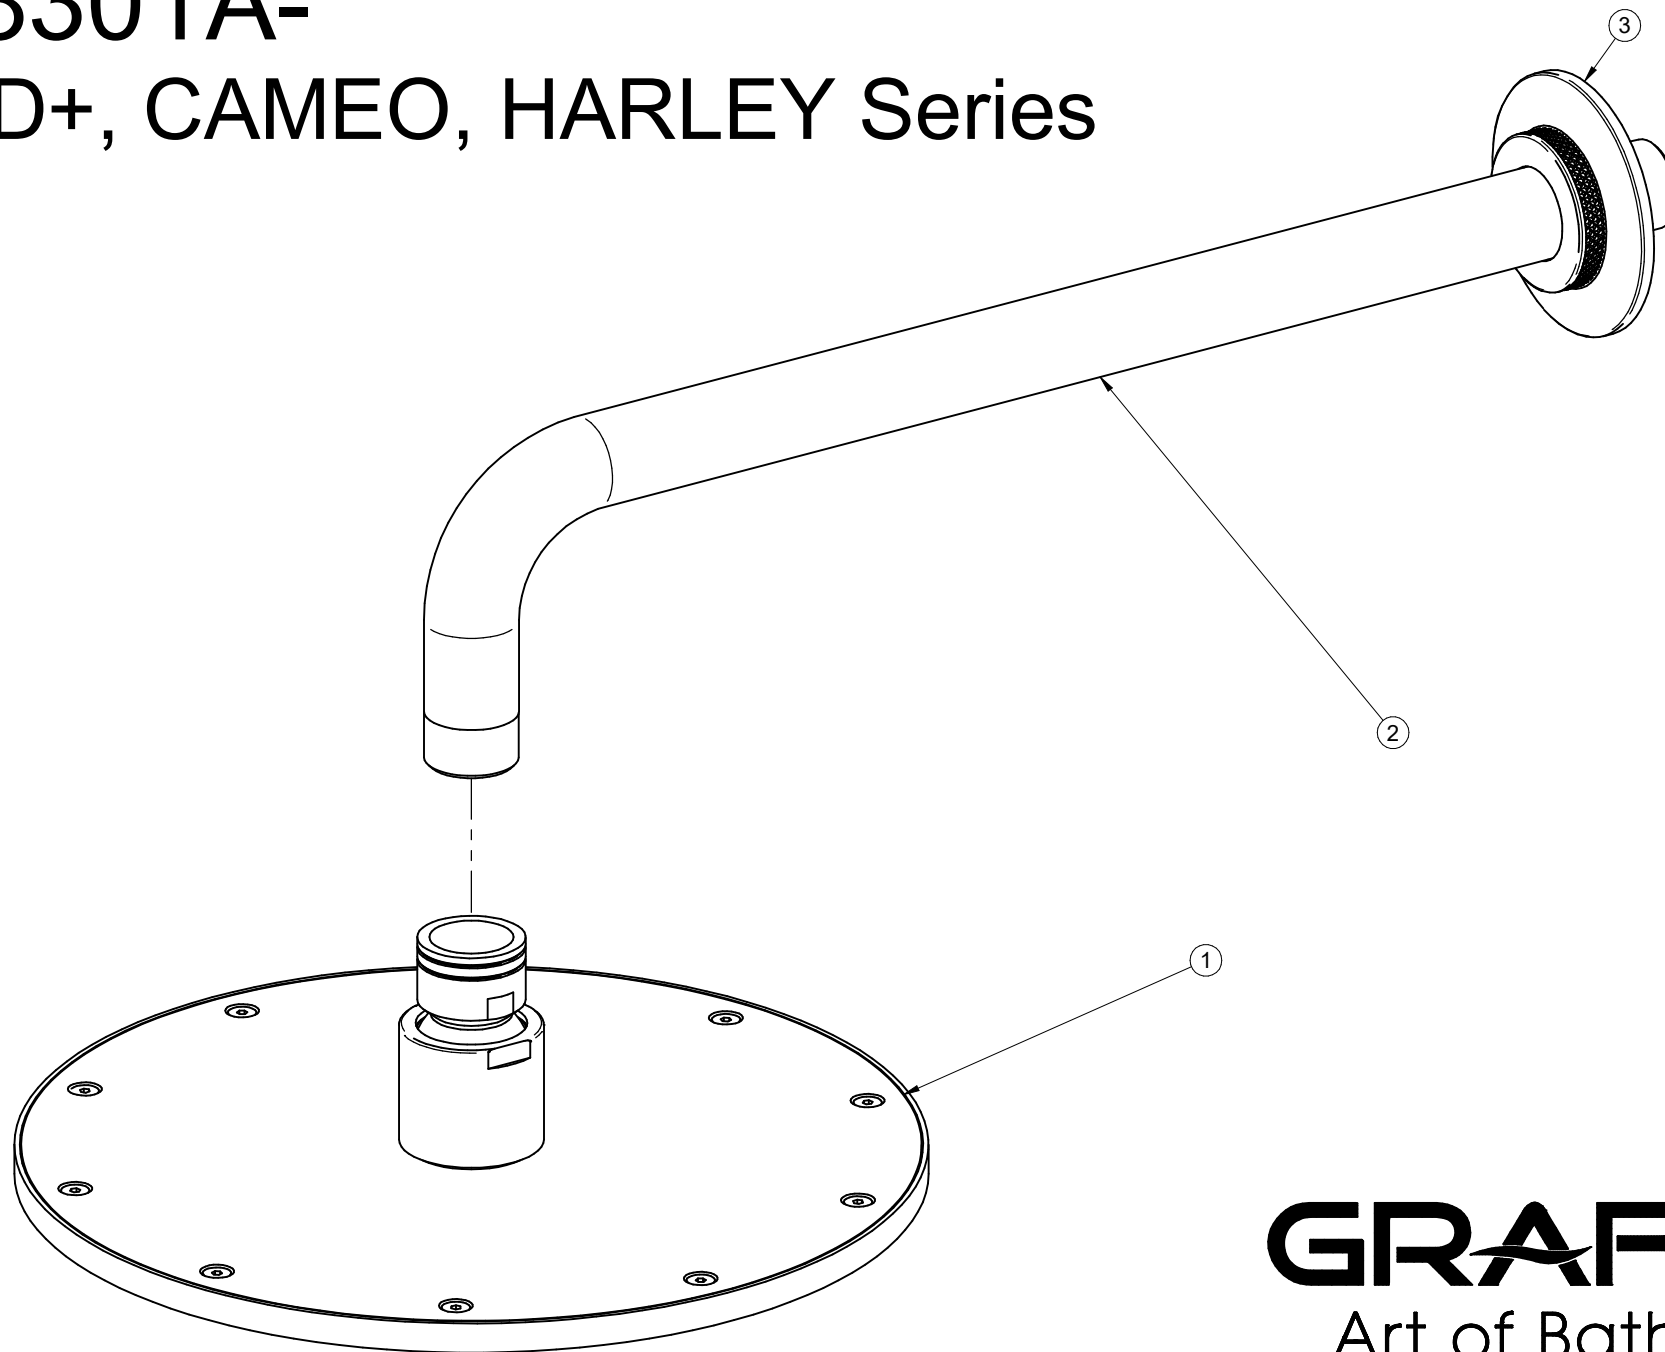

G-8301A-**

MOD+, CAMEO, HARLEY Series

GRAFF[®]
Art of Bath