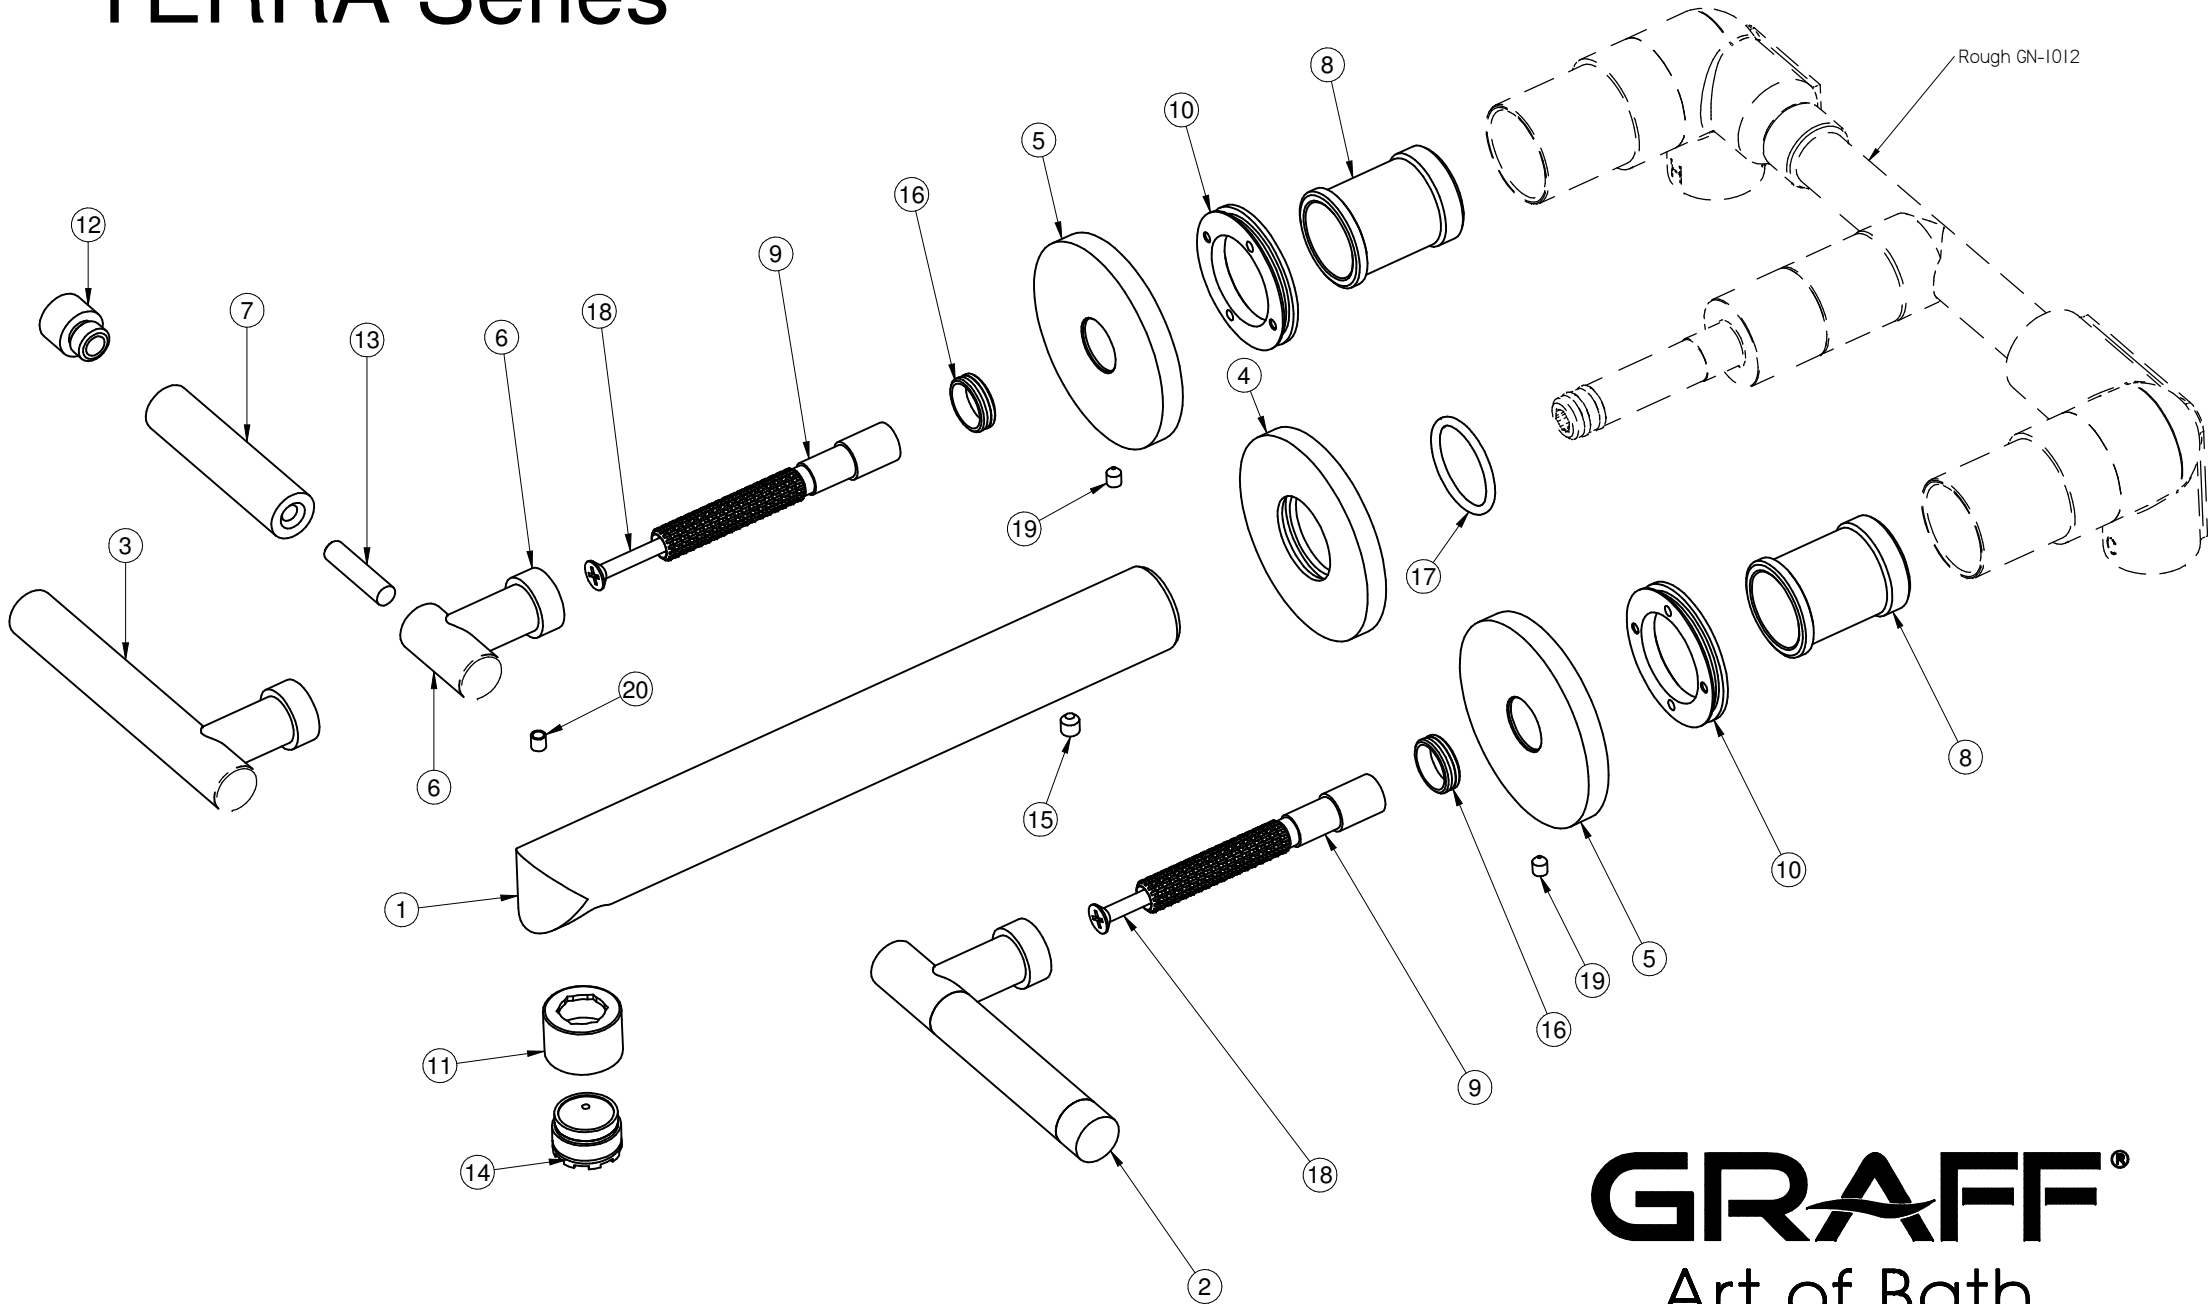

GN-6730-LM62B-**-T

TERRA Series

GRAFF®
Art of Bath