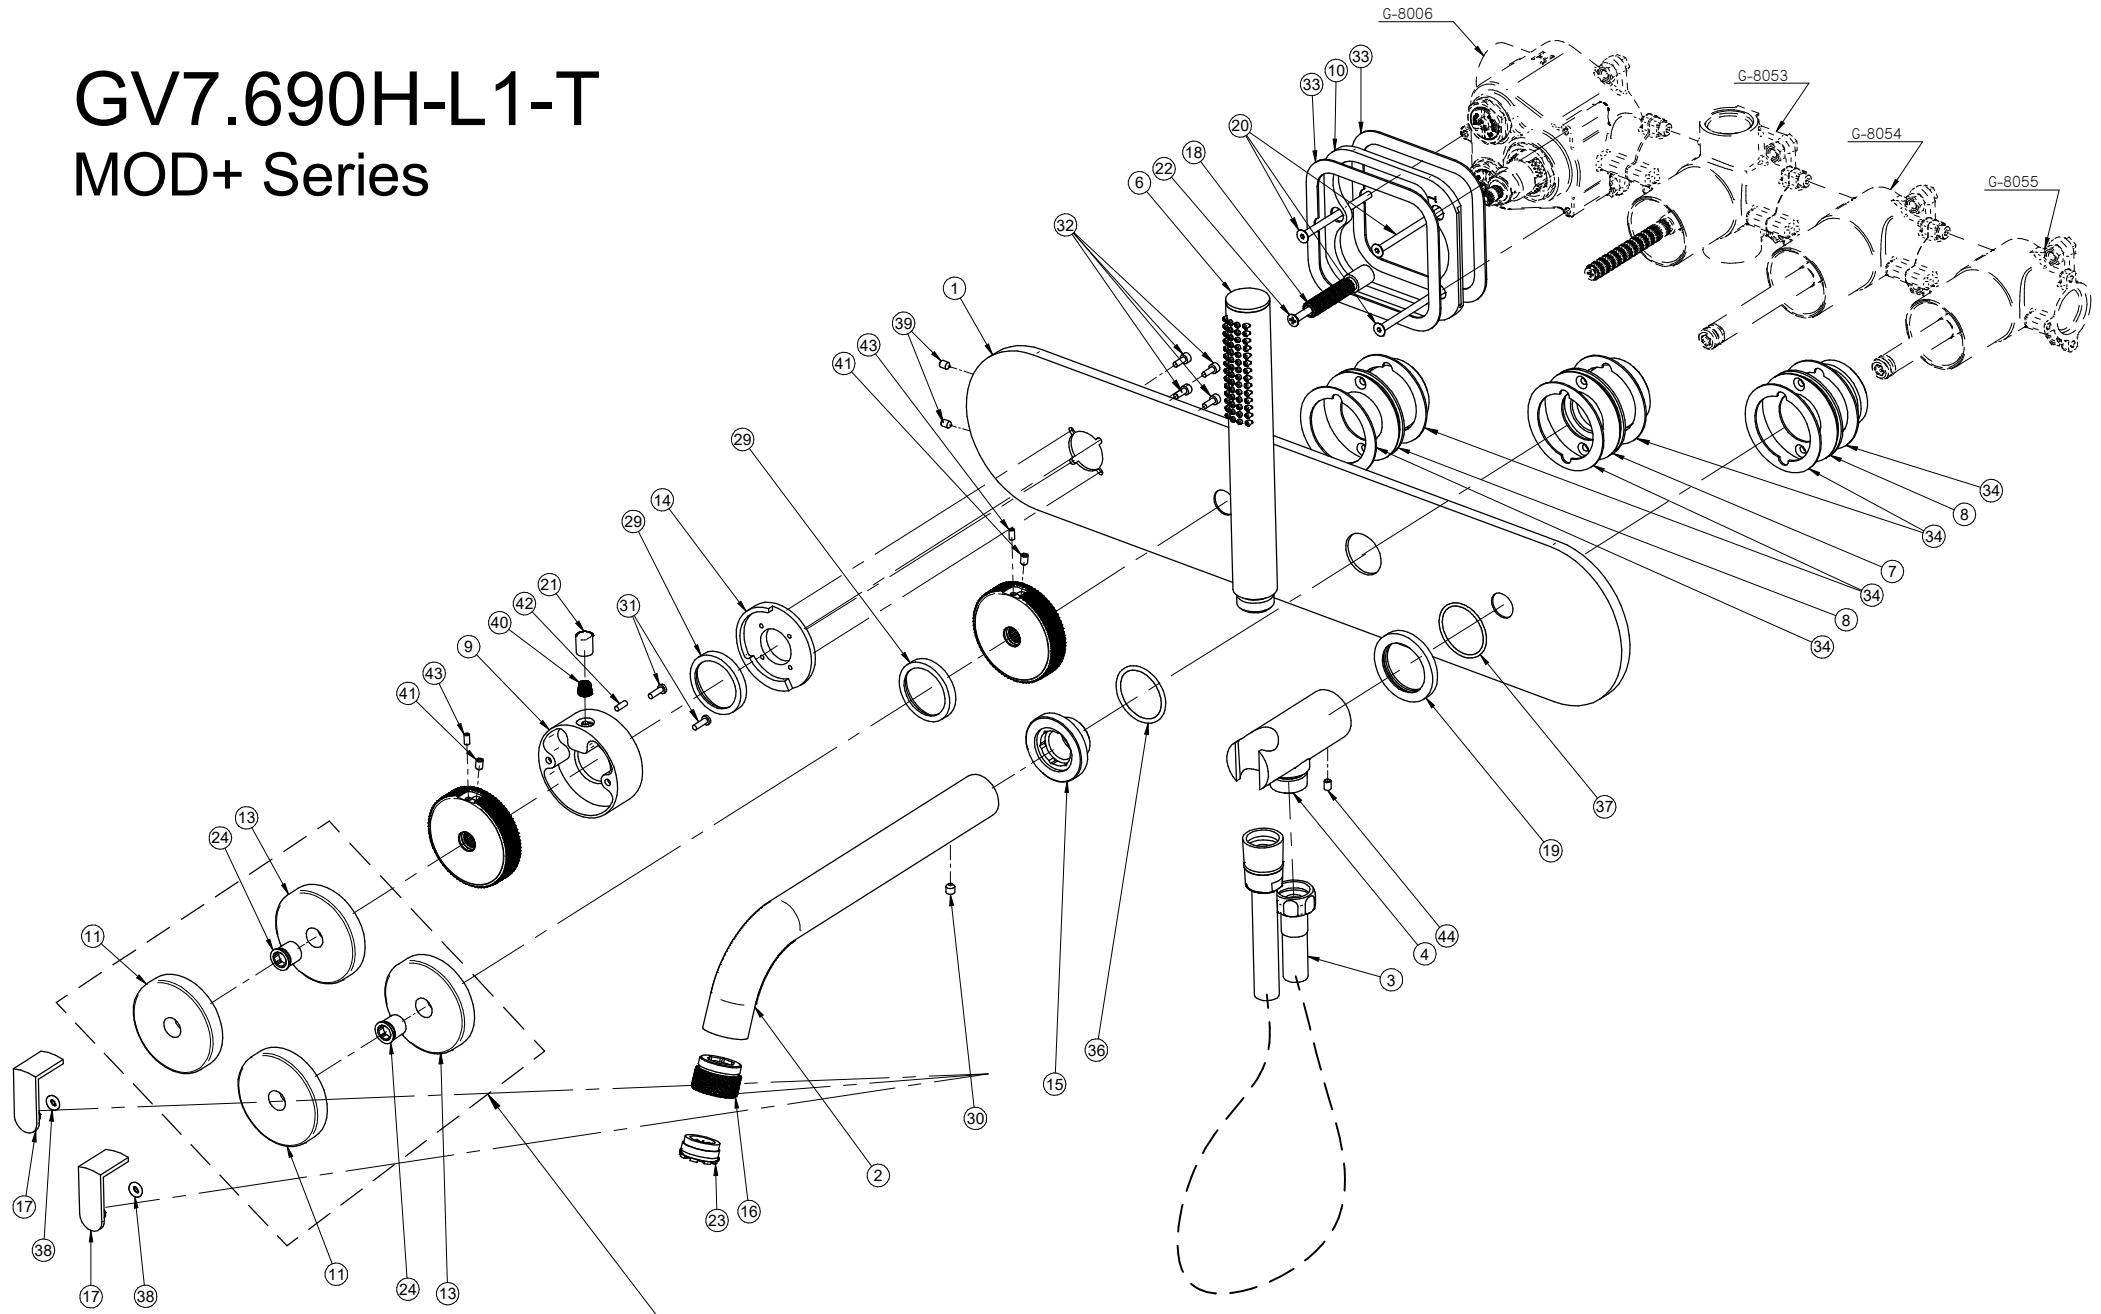

GV7.690H-L1-T

MOD+ Series

Set B
Stone Set or Brass Disc Set