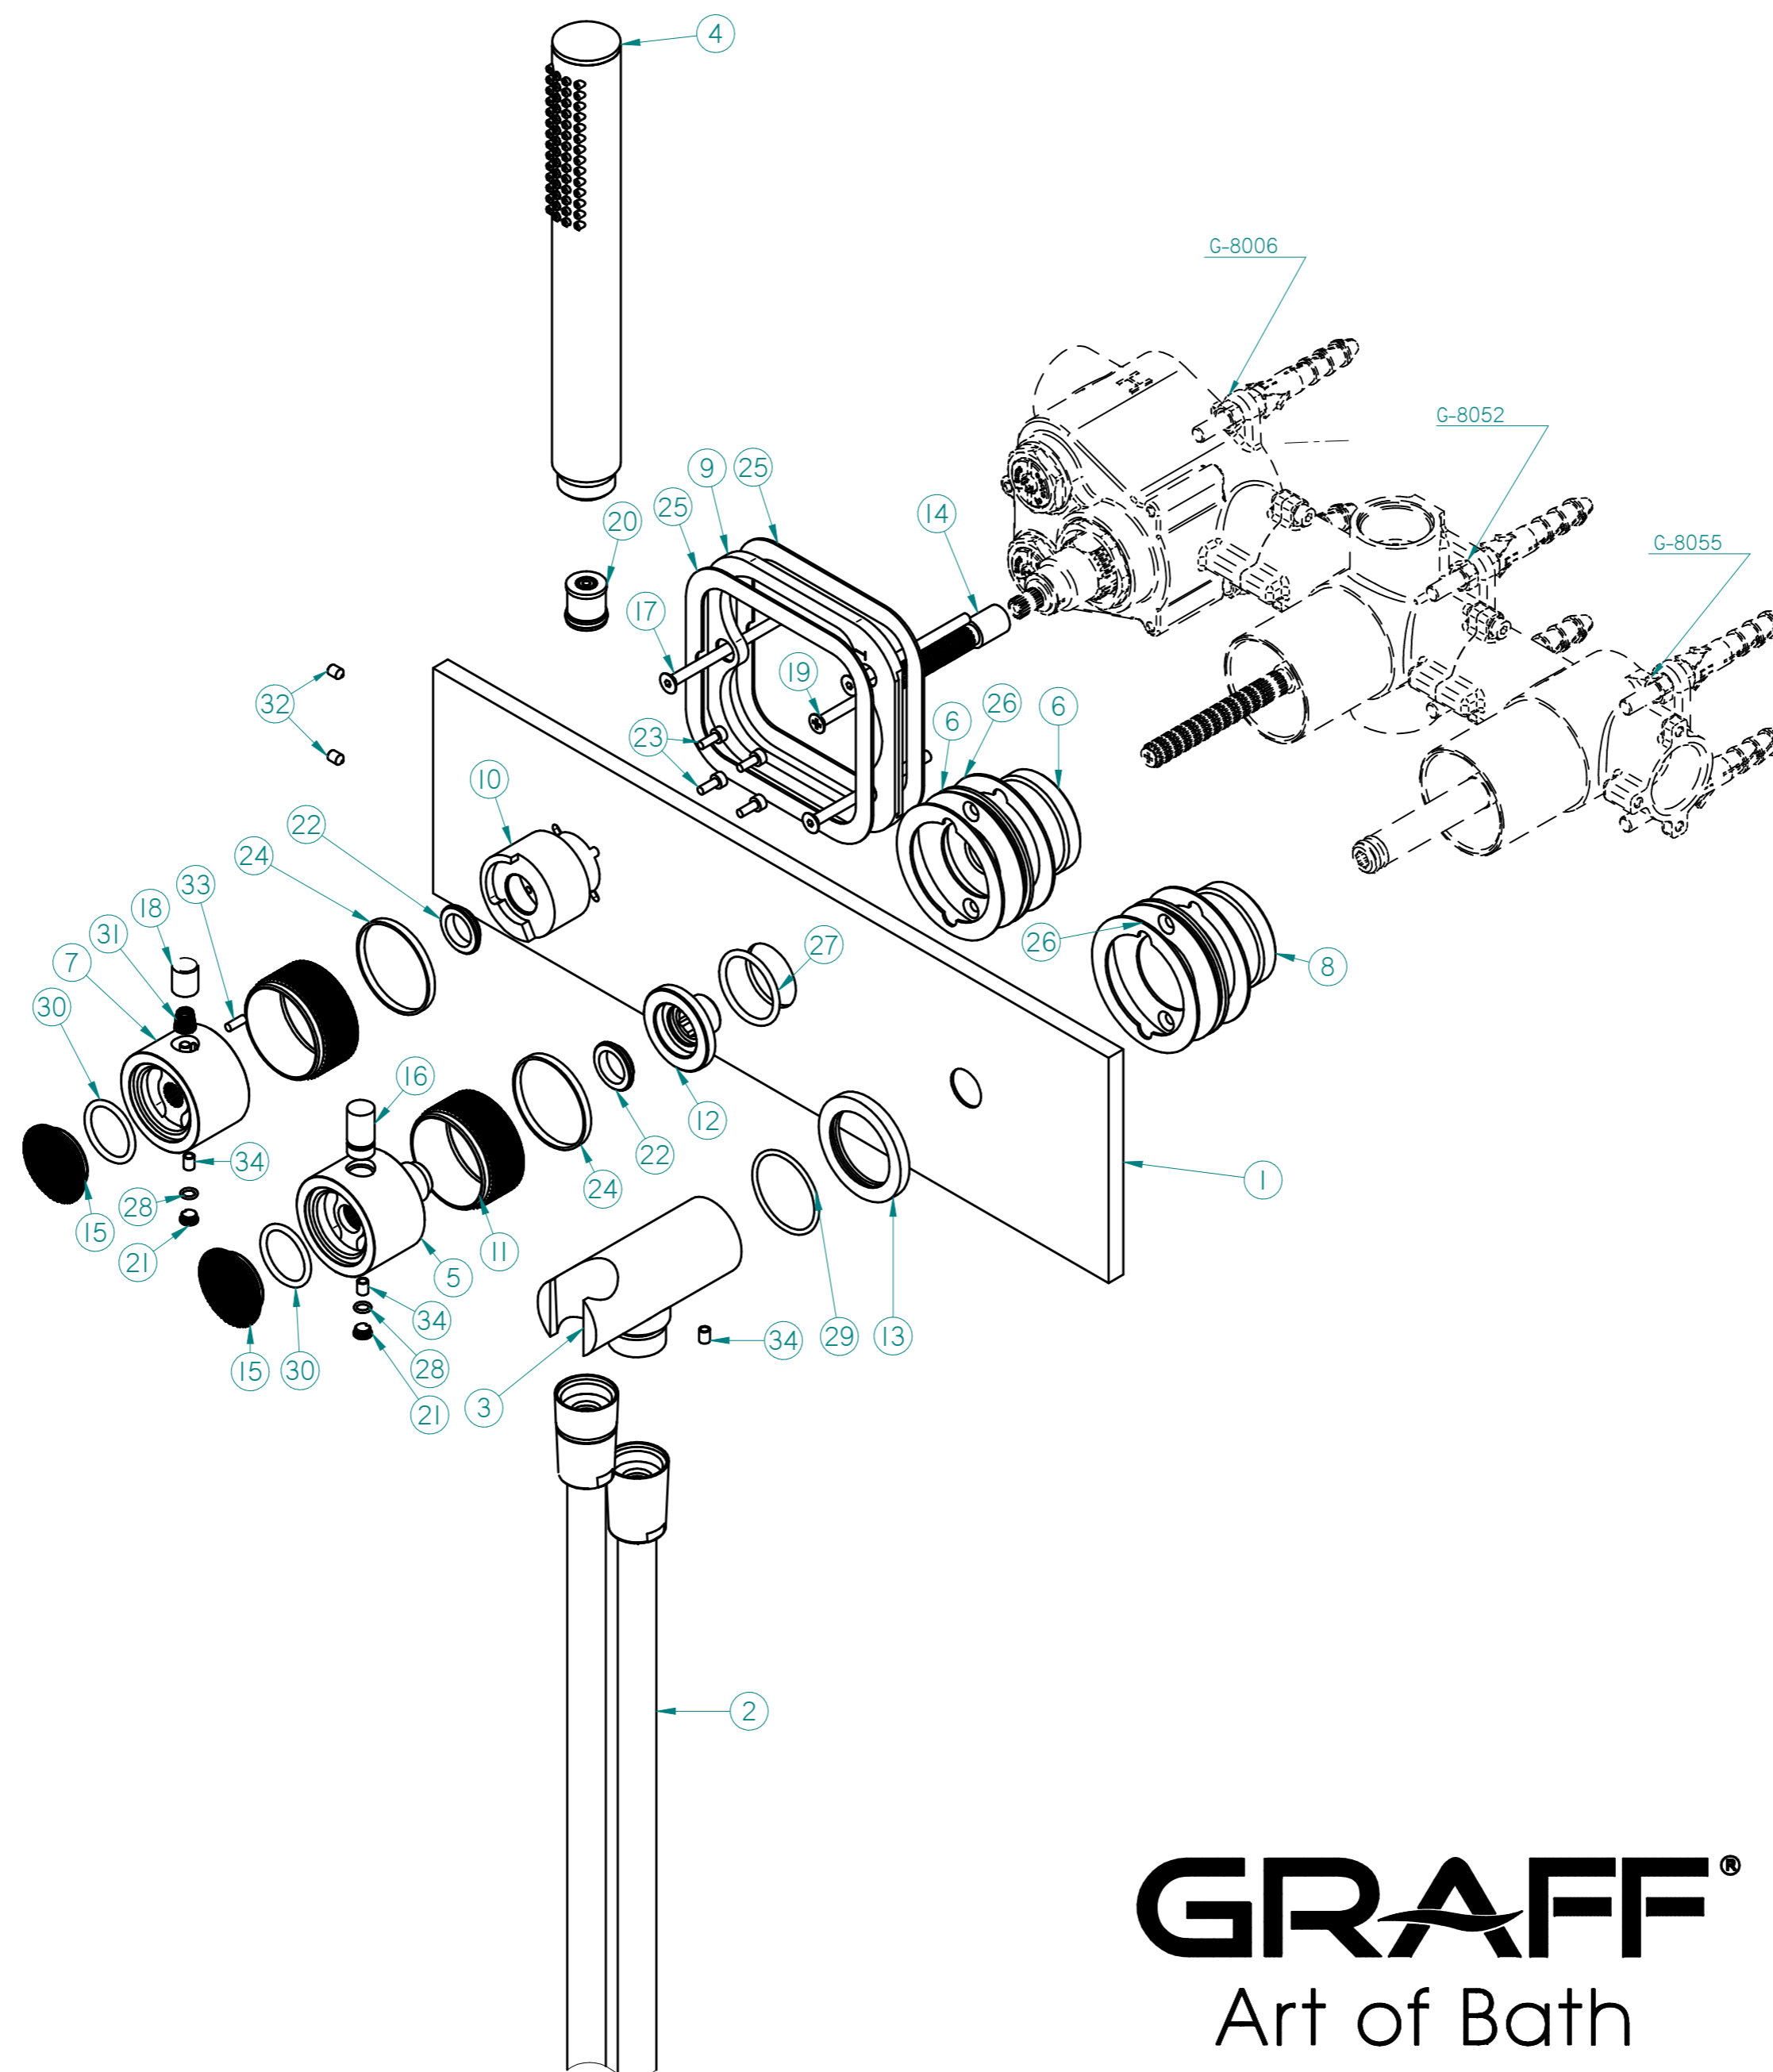

GM7.090H-RK0-**-T

CAMEO Series

GRAFF[®]
Art of Bath