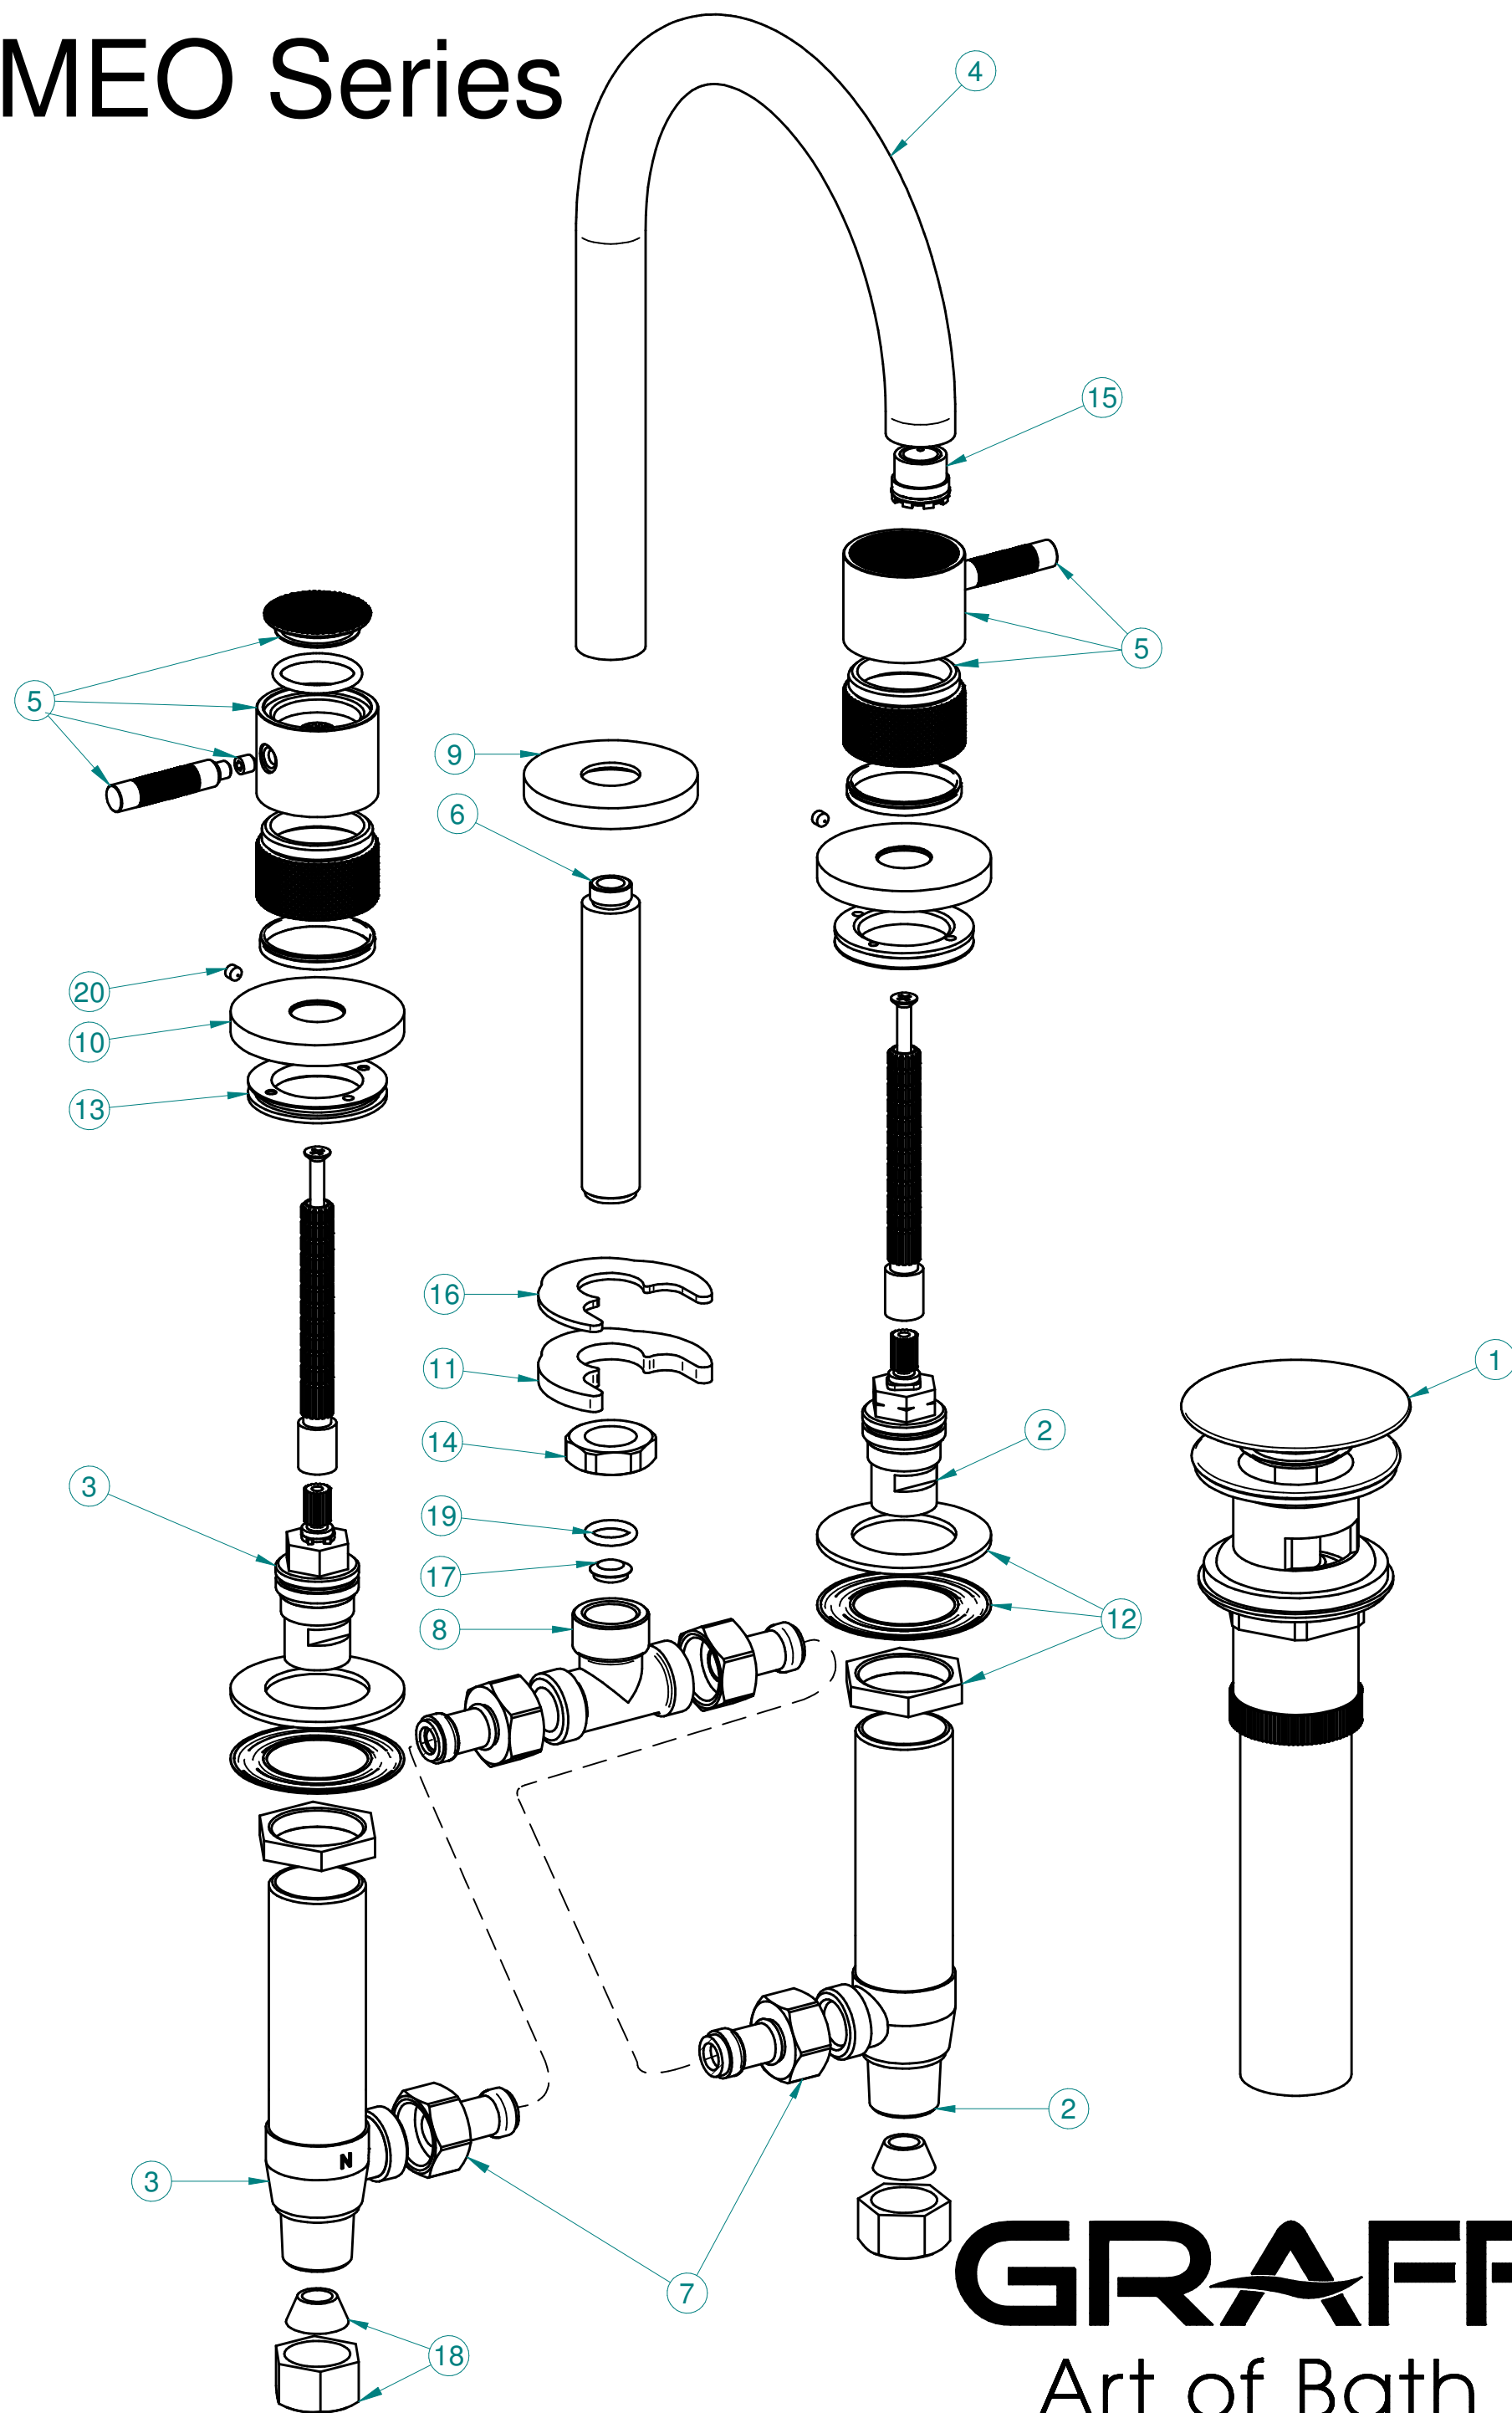

G-6111N-LM69B

CAMEO Series

GRAFF[®]
Art of Bath