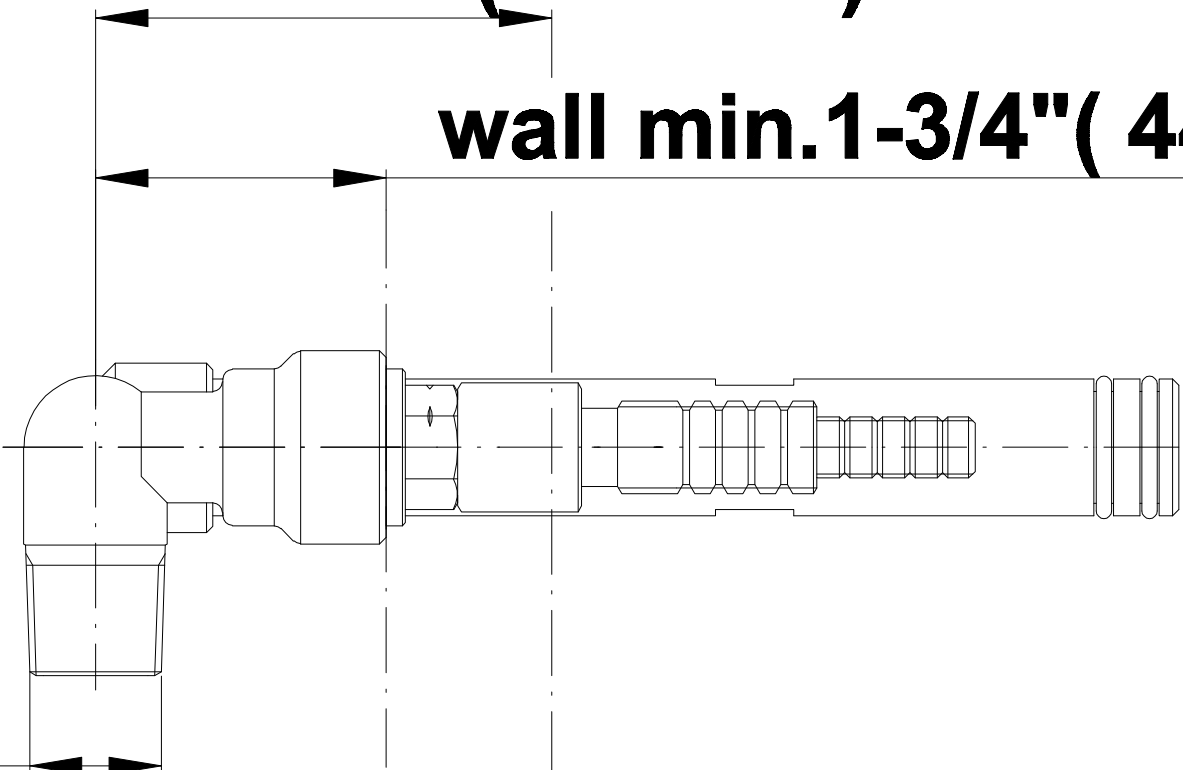

2141100

Rough

Wall max. 2-3/4" (69.9mm)

wall min. 1-3/4" (44.5)

R1/2

5-5/16" (~134.5mm)

8" (203mm)

6-9/16" (166mm)