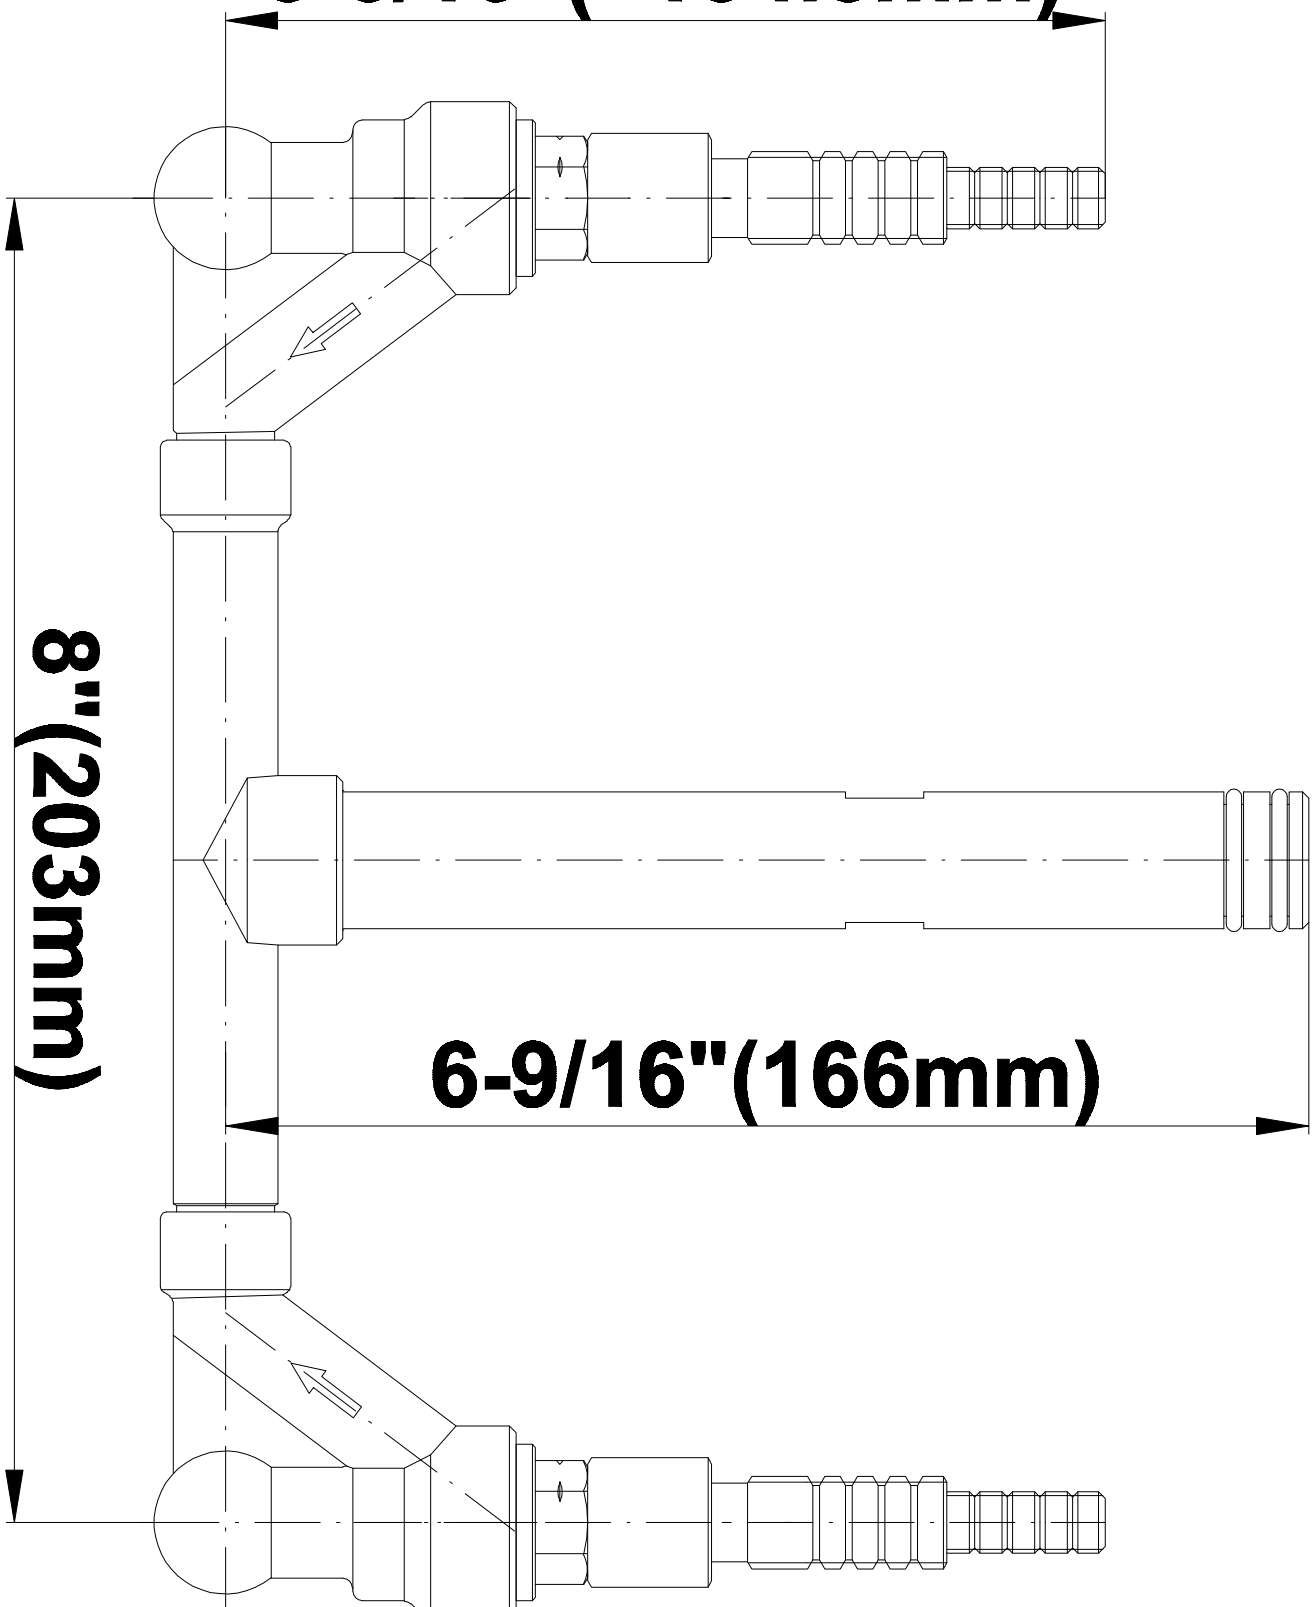

2141100

Rough

Wall max. 2-3/4" (69.9mm)

wall min. 1-3/4" (44.5)

R1/2

5-5/16" (~134.5mm)

8" (203mm)

6-9/16" (166mm)