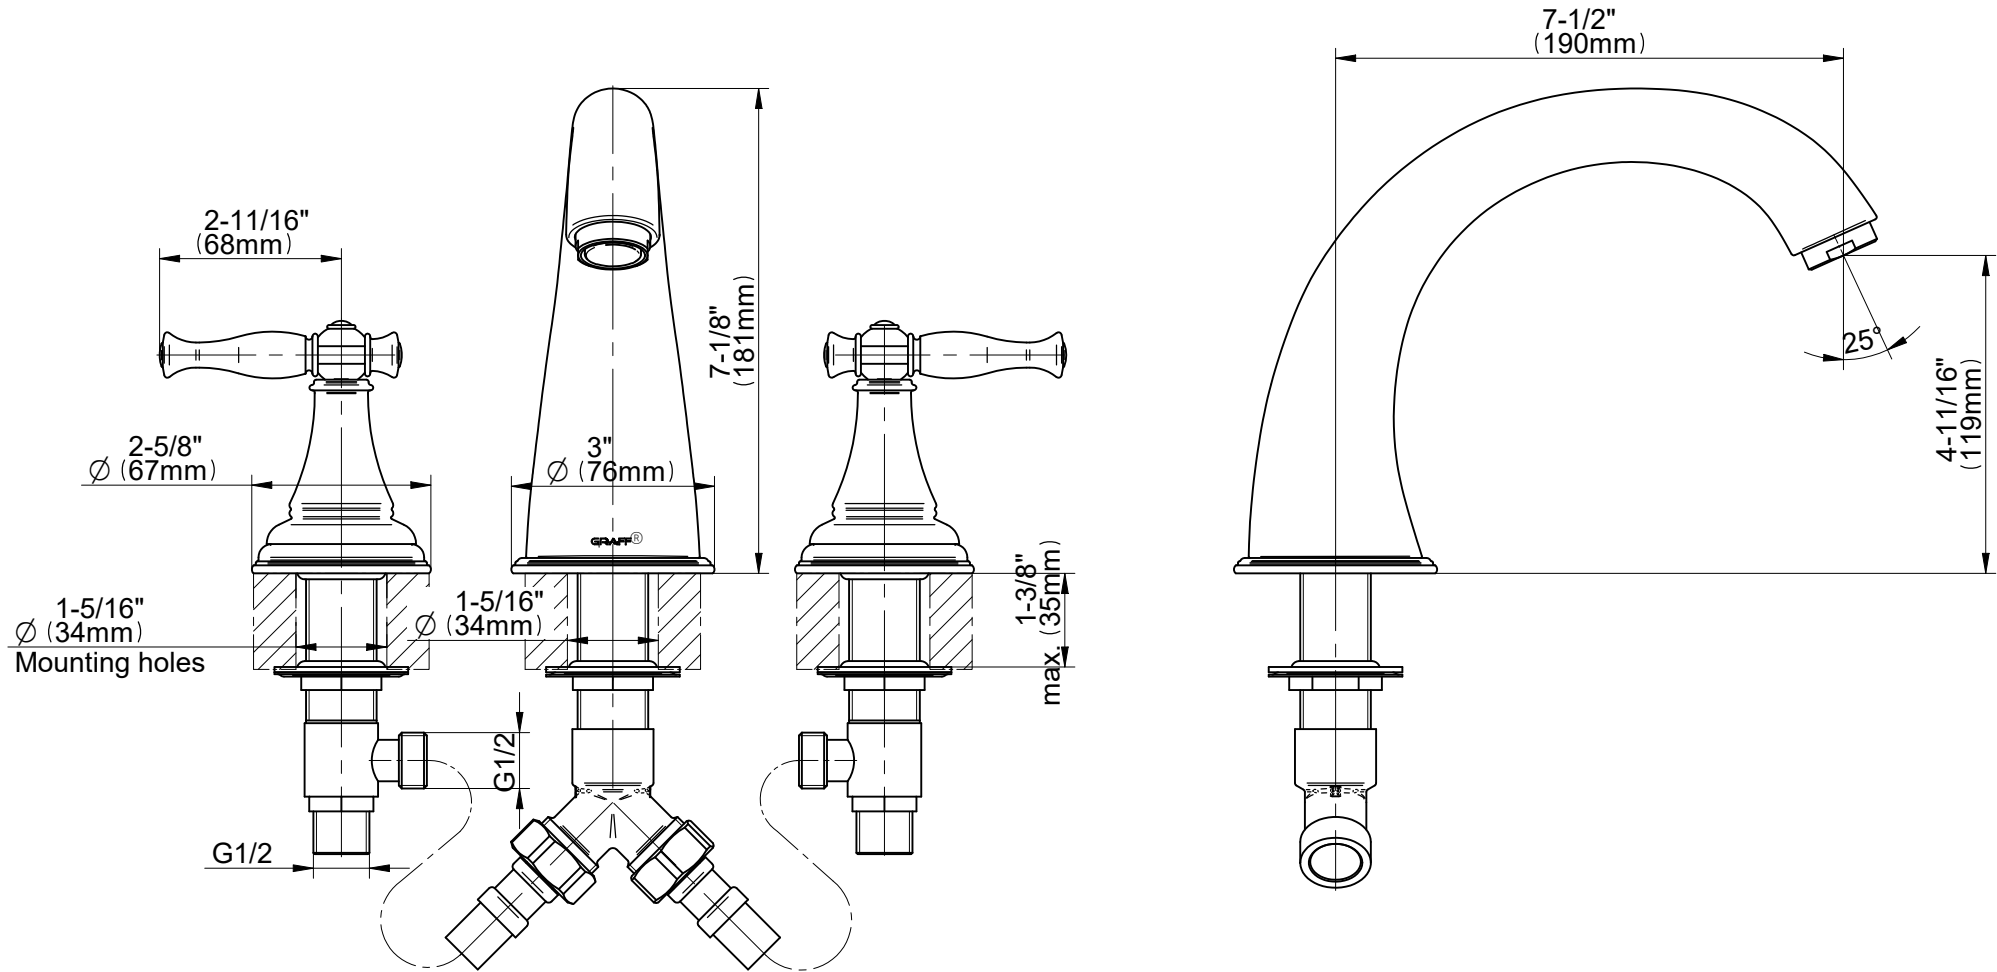

E-2450-LM22

LAUREN Series

GRAFF®
Art of Bath