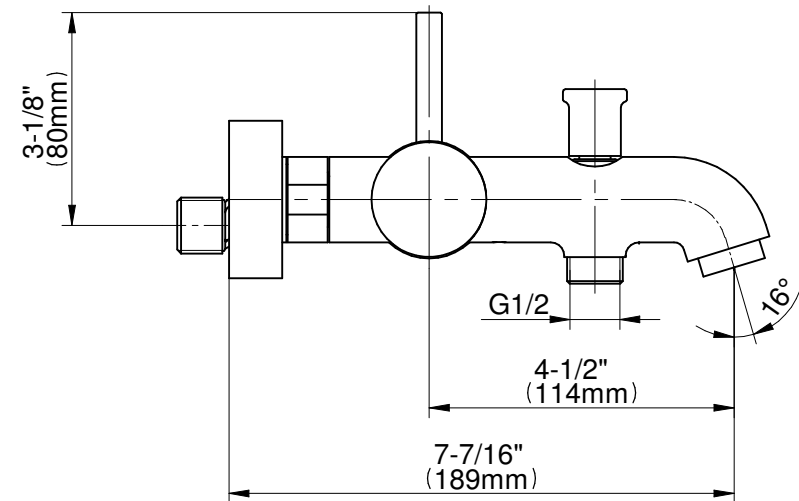

EX-6175-LM37

ME Series

GRAFF[®]
Art of Bath