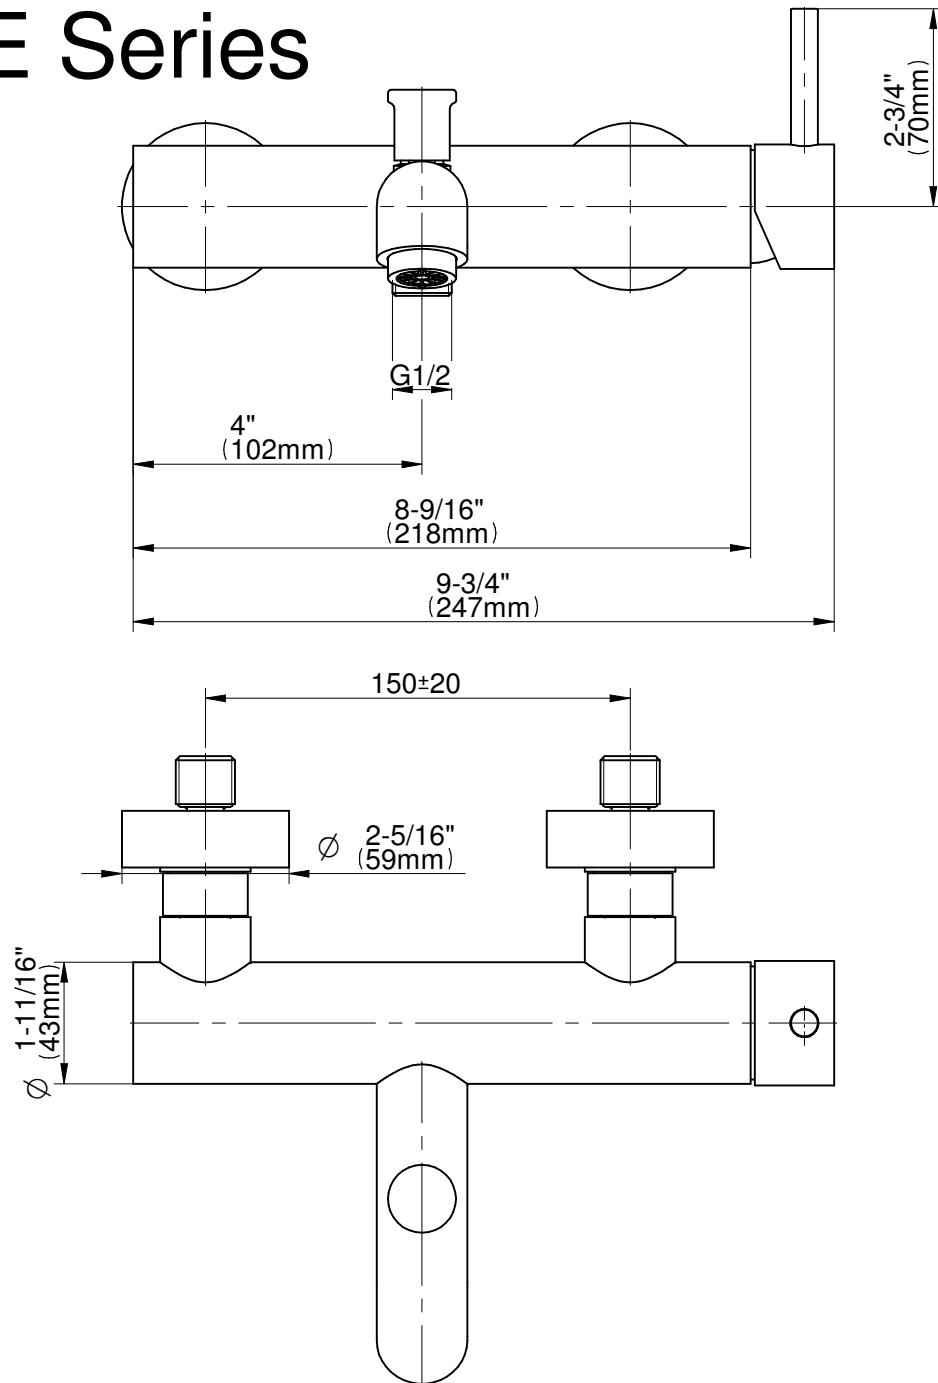

EX-6175-LM37

ME Series

GRAFF[®]
Art of Bath