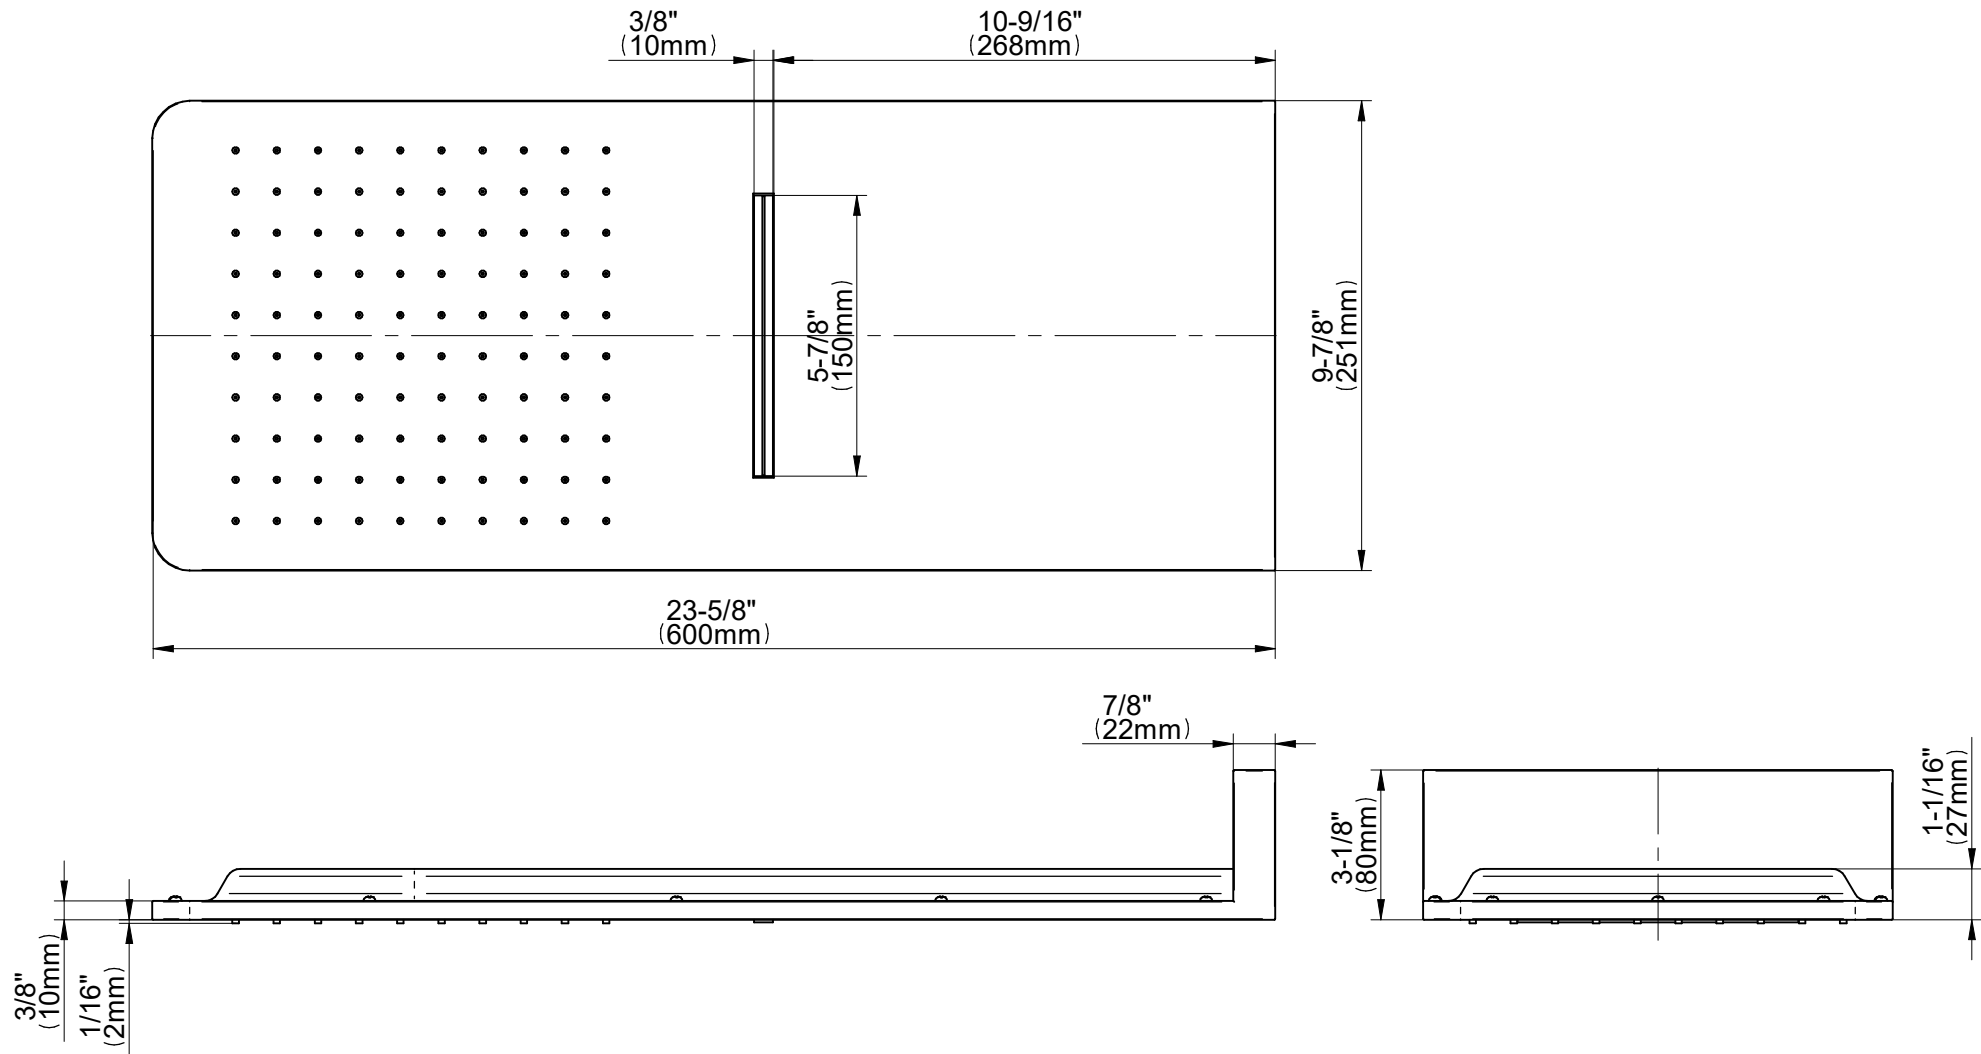

E-8226-**

AQUA-SENSE Series

GRAFF®
Art of Bath