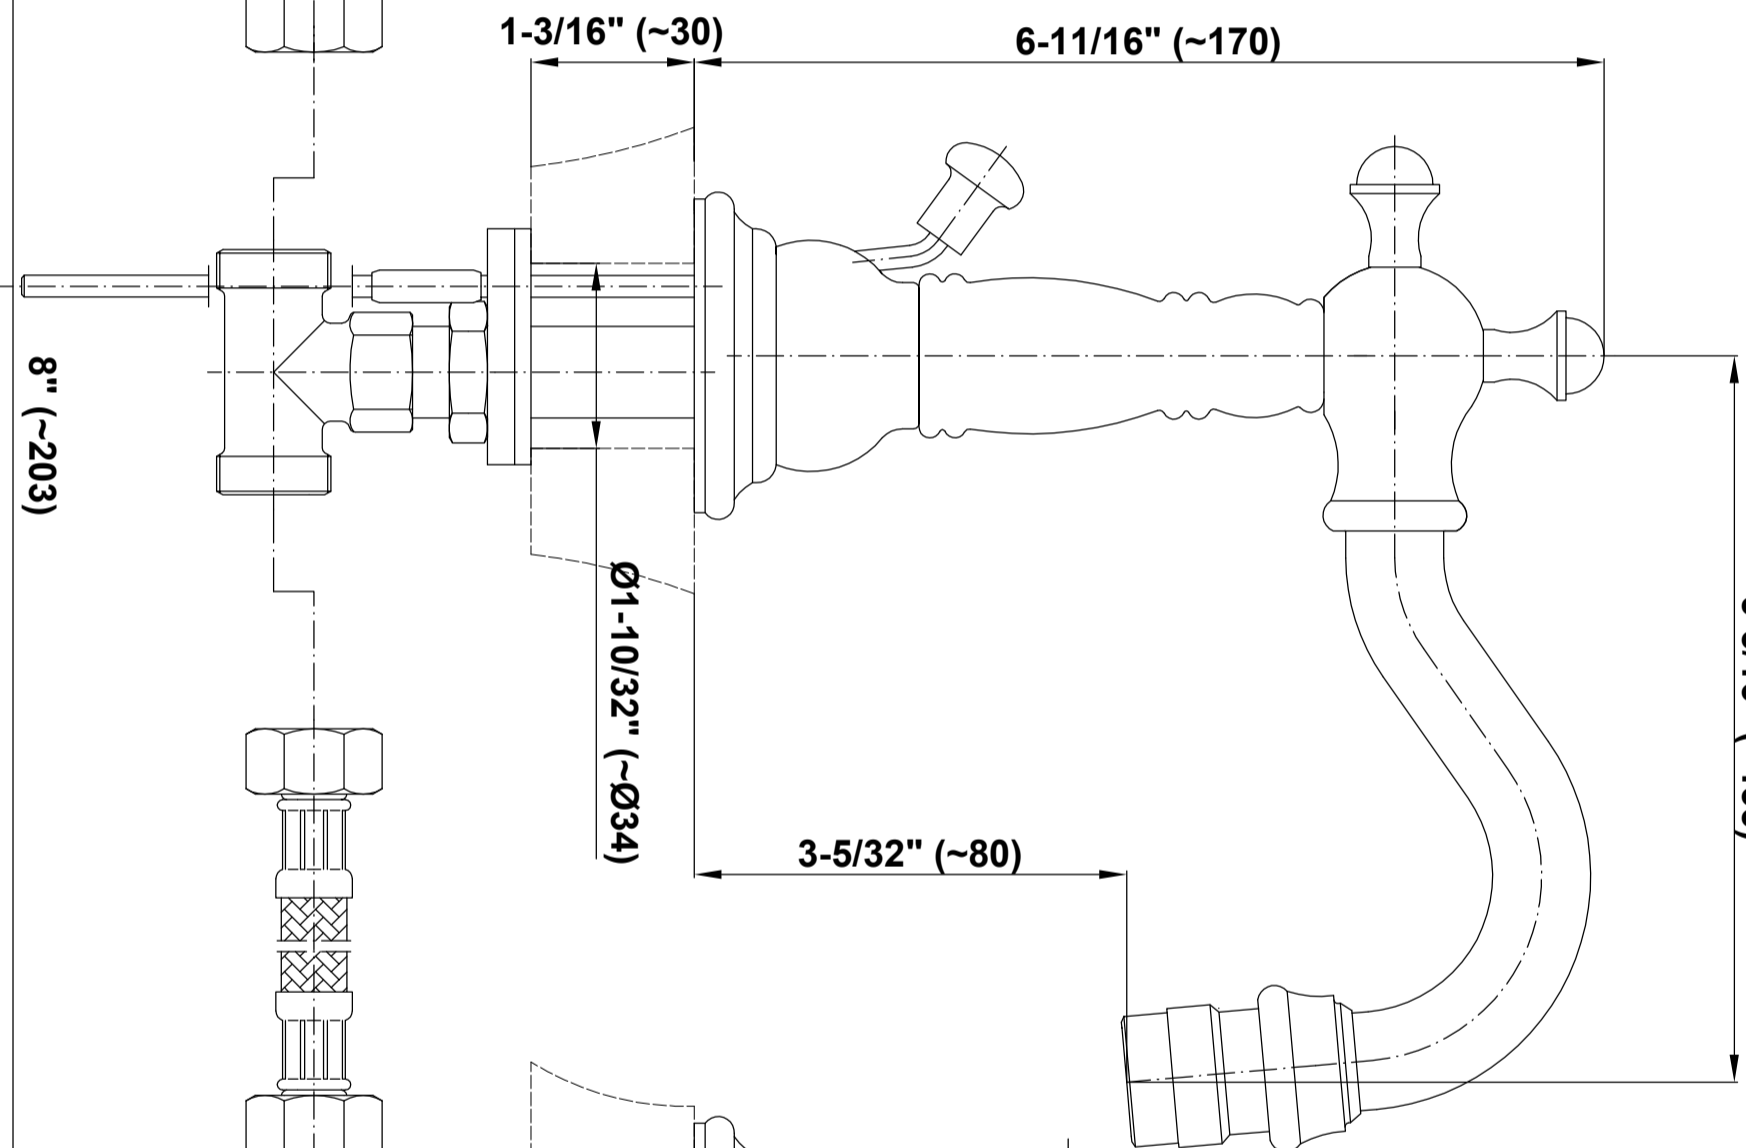

2395200

CANTERBURY Series

3-17/32" (~90)

5-5/16" (~135)

6-11/16" (~170)

3-5/32" (~80)

1-3/16" (~30)

Ø1-10/32" (~Ø34)

8" (~203)

G 3/8"
G 1/2"

G 3/8"

Ø2-1/2" (Ø63mm)

Min. 1-1/4" (32mm) Max. 1-14/16" (48mm)

4-1/8" (104mm)

G1-1/4"

7-1/16" (180mm)