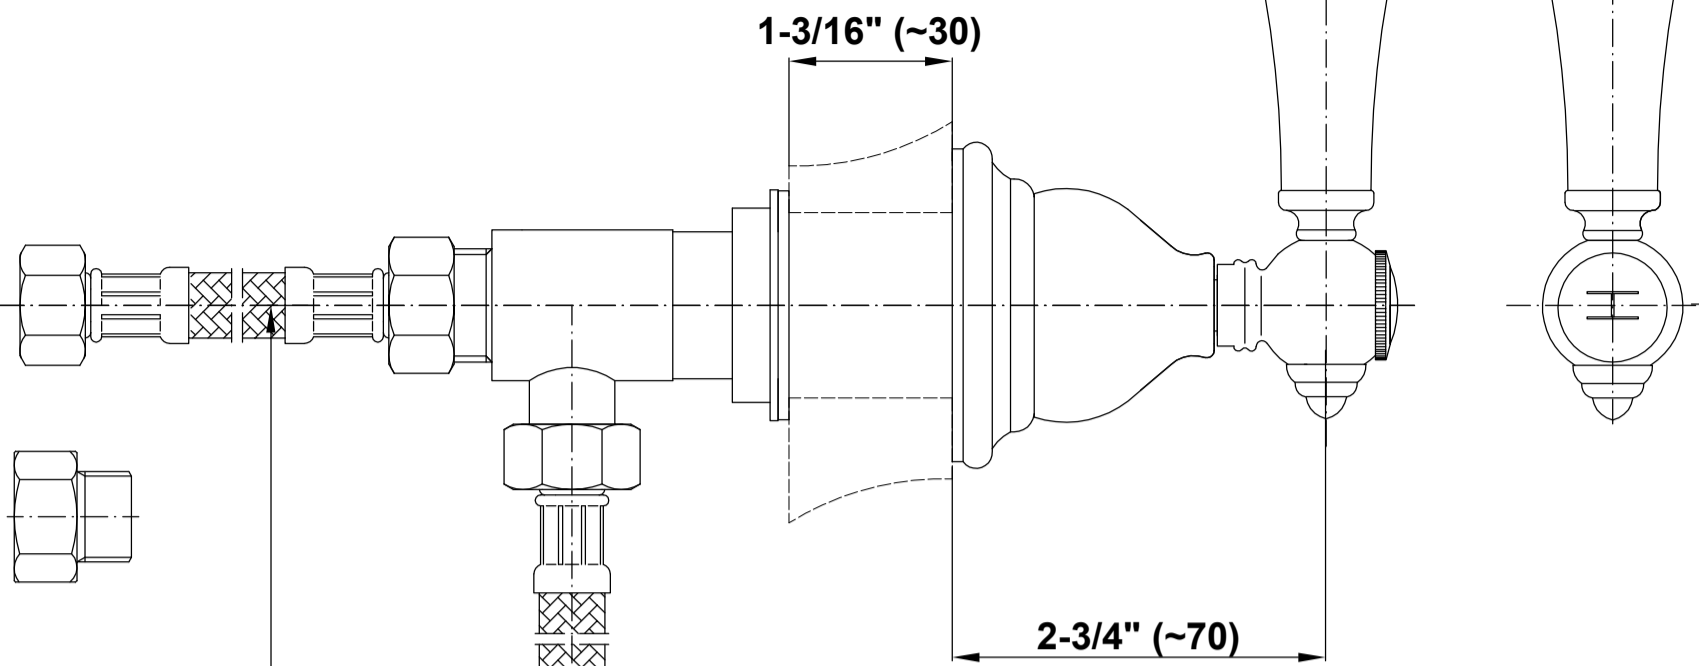

2395200

CANTERBURY Series

3-17/32" (~90)

5-5/16" (~135)

6-11/16" (~170)

3-5/32" (~80)

1-3/16" (~30)

Ø1-10/32" (~Ø34)

8" (~203)

G 3/8"
G 1/2"

G 3/8"

Ø2-1/2" (Ø63mm)

Min. 1-1/4" (32mm) Max. 1-14/16" (48mm)

4-1/8" (104mm)

G1-1/4"

7-1/16" (180mm)