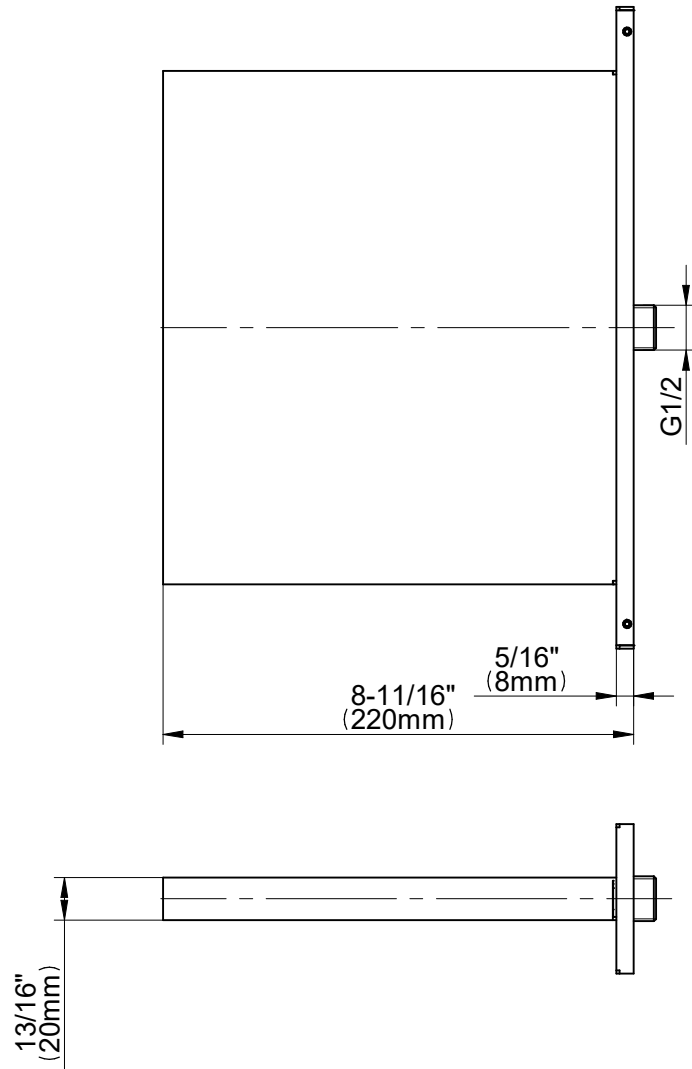

E-8210-**

AQUA-SENSE Series

GRAFF®
Art of Bath