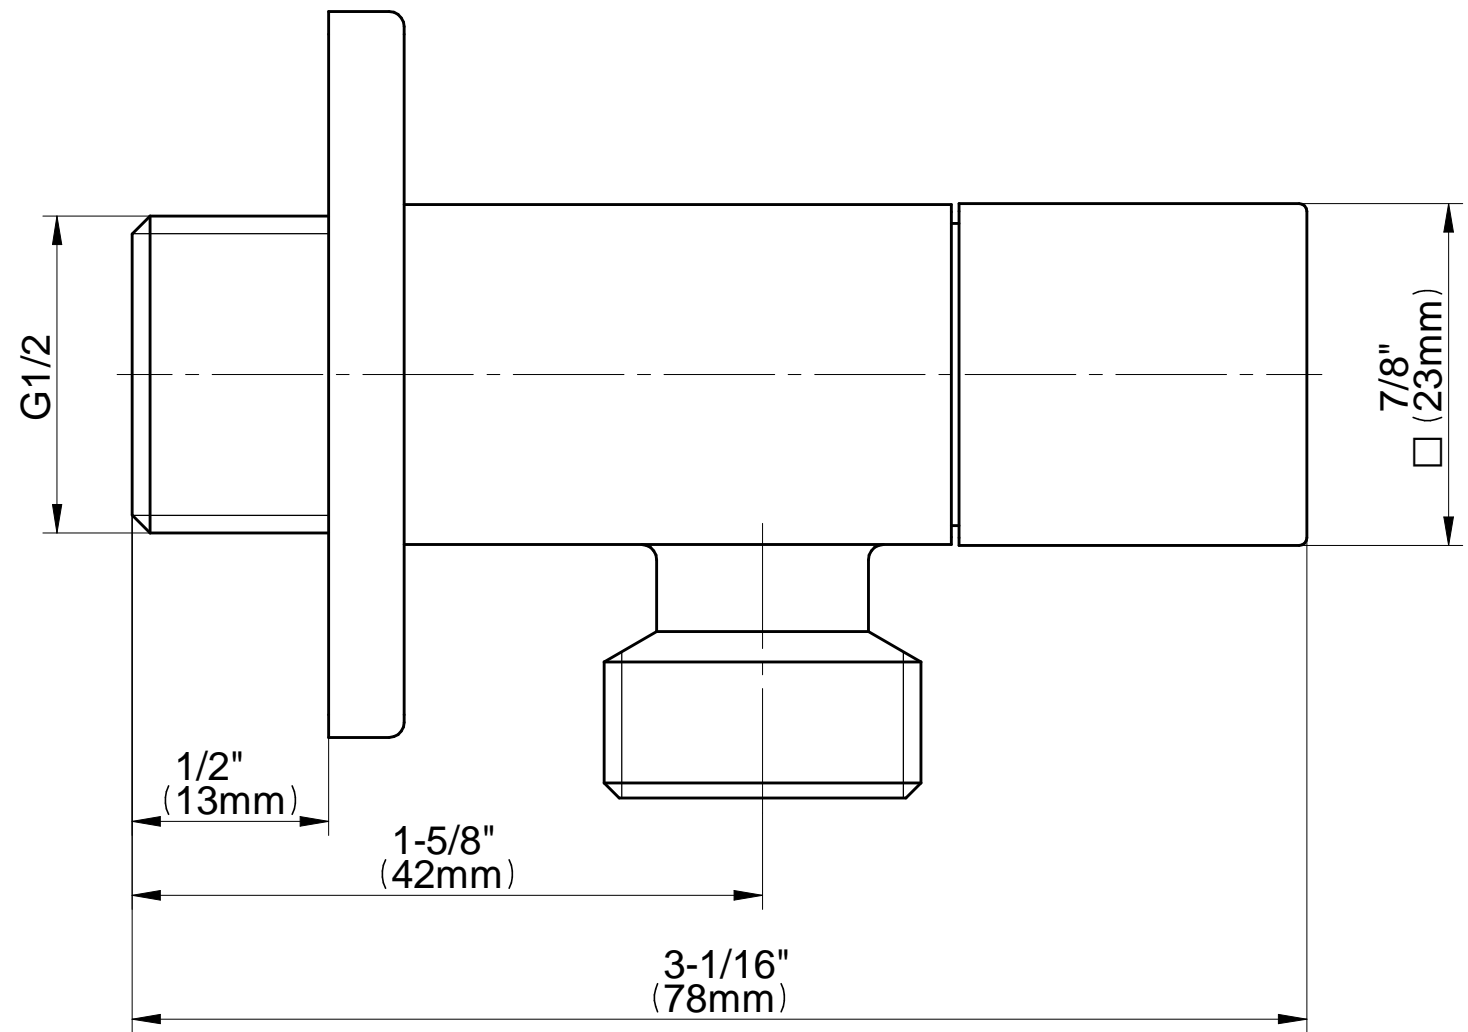

5134700

Angle valve Series

SOLID EDGE RESELLER COPY