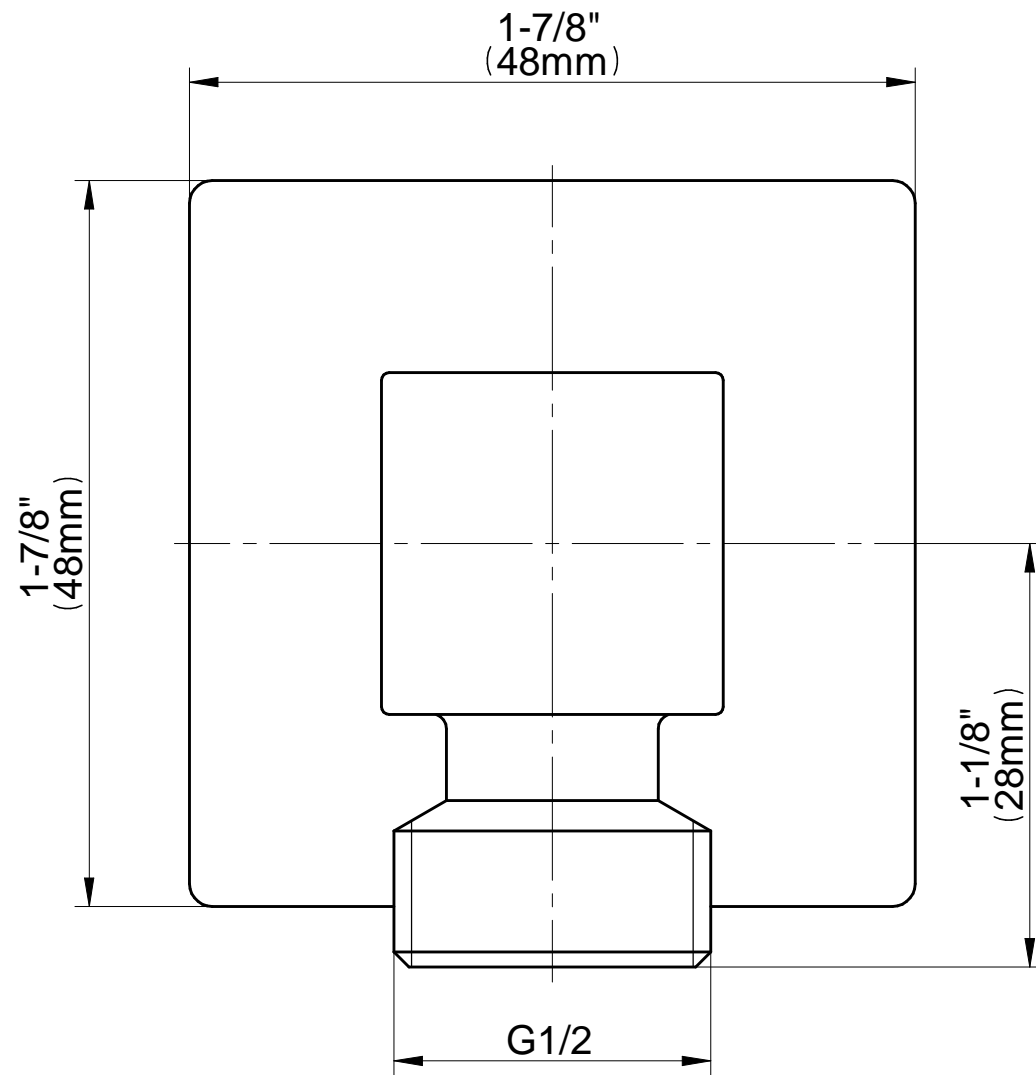

5134700

Angle valve Series

SOLID EDGE RESELLER COPY