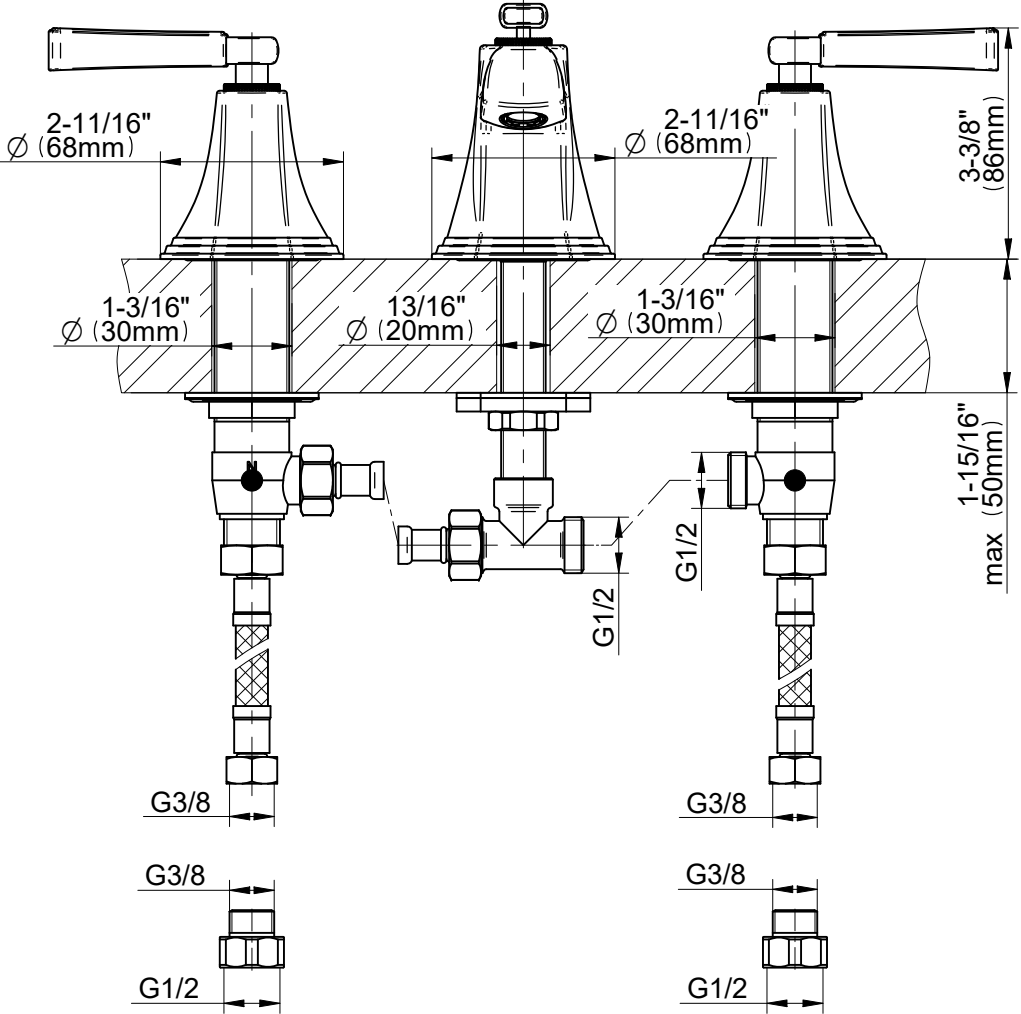

E-6810-LM47B

FINEZZA UNO Series

GRAFF®
Art of Bath