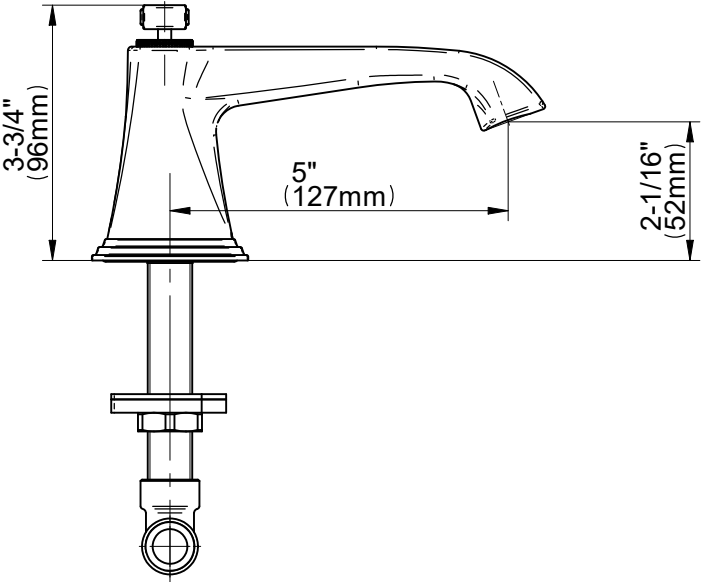

E-6810-LM47B

FINEZZA UNO Series

GRAFF®
Art of Bath