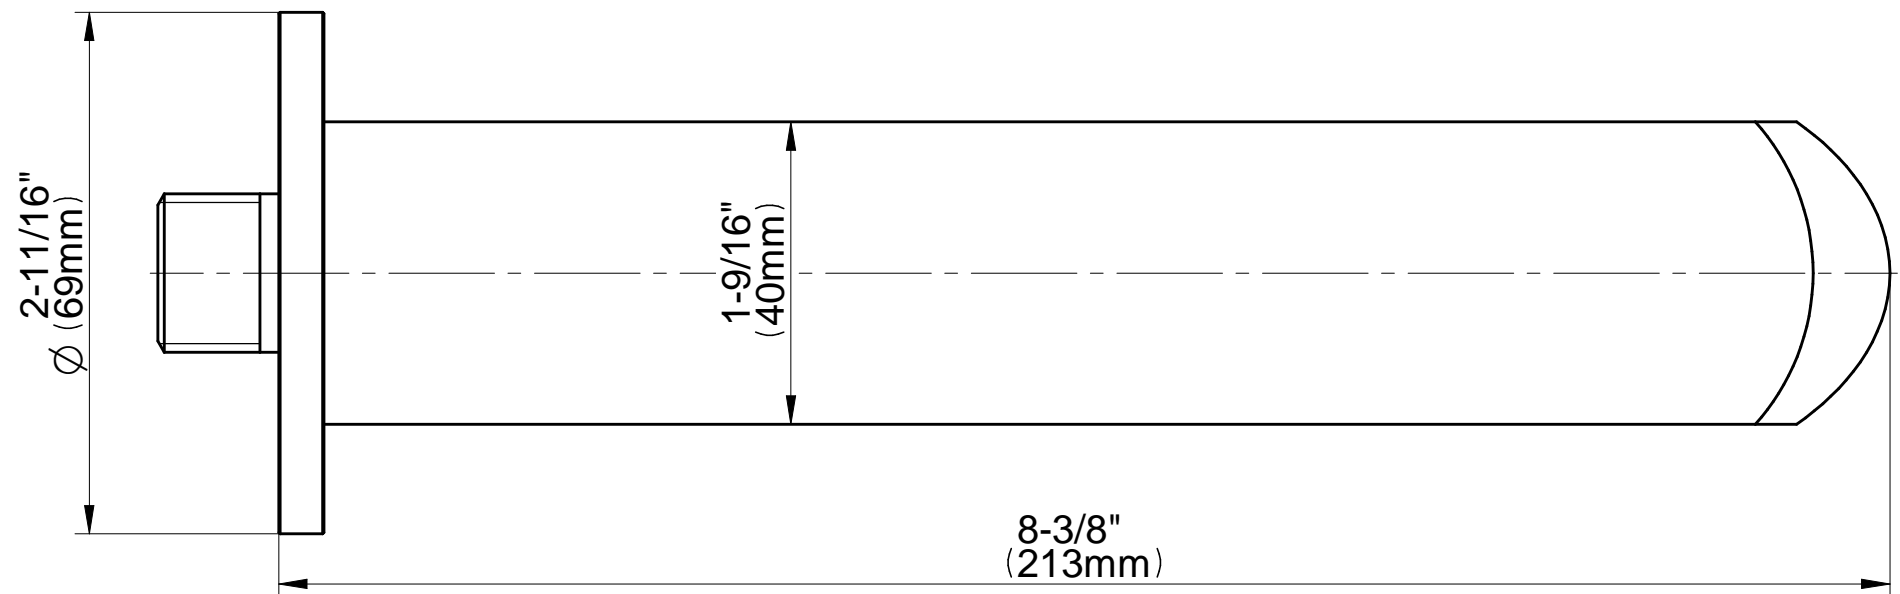

5148700

PHASE Series

SOLID EDGE RESELLER COPY

GRAFF[®]
CUTTING EDGE DESIGN