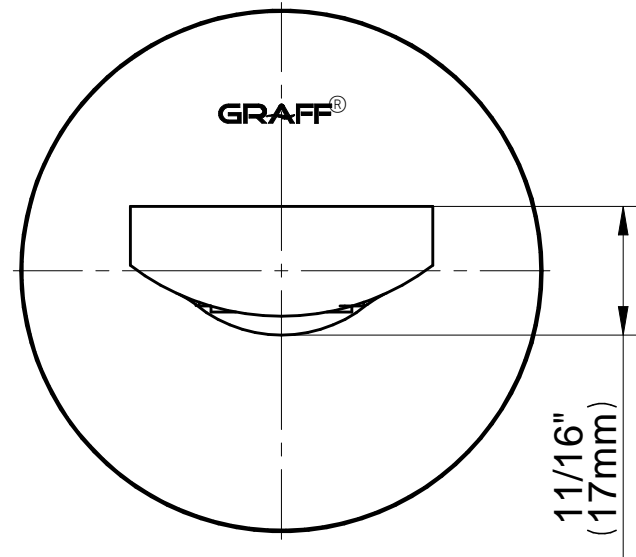

5148700

PHASE Series

SOLID EDGE RESELLER COPY

GRAFF[®]
CUTTING EDGE DESIGN