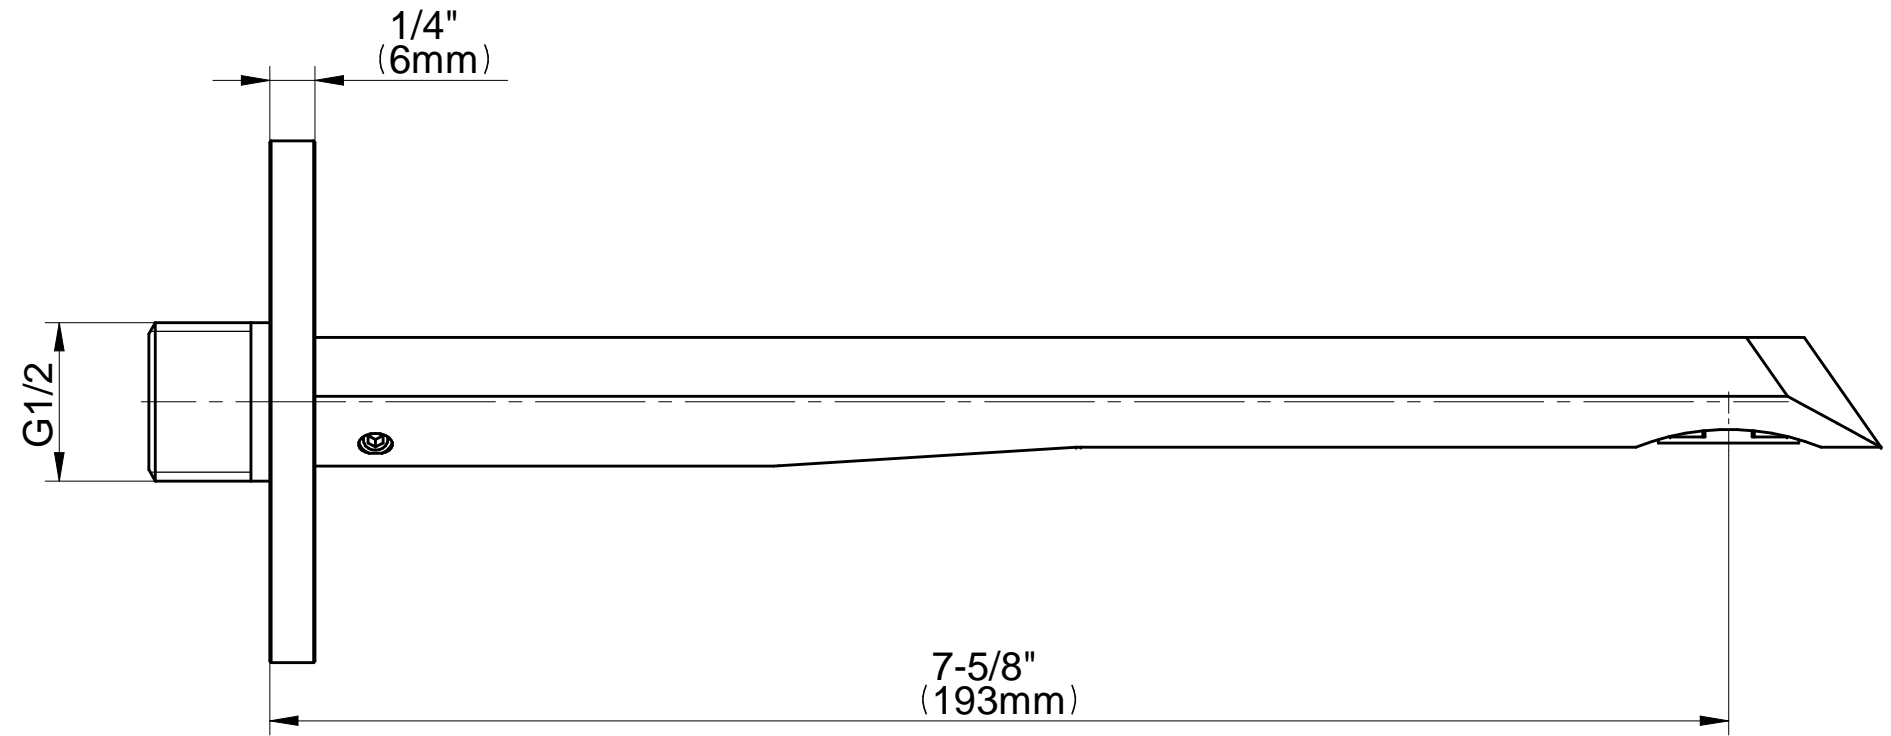

5148700

PHASE Series

SOLID EDGE RESELLER COPY

GRAFF[®]
CUTTING EDGE DESIGN