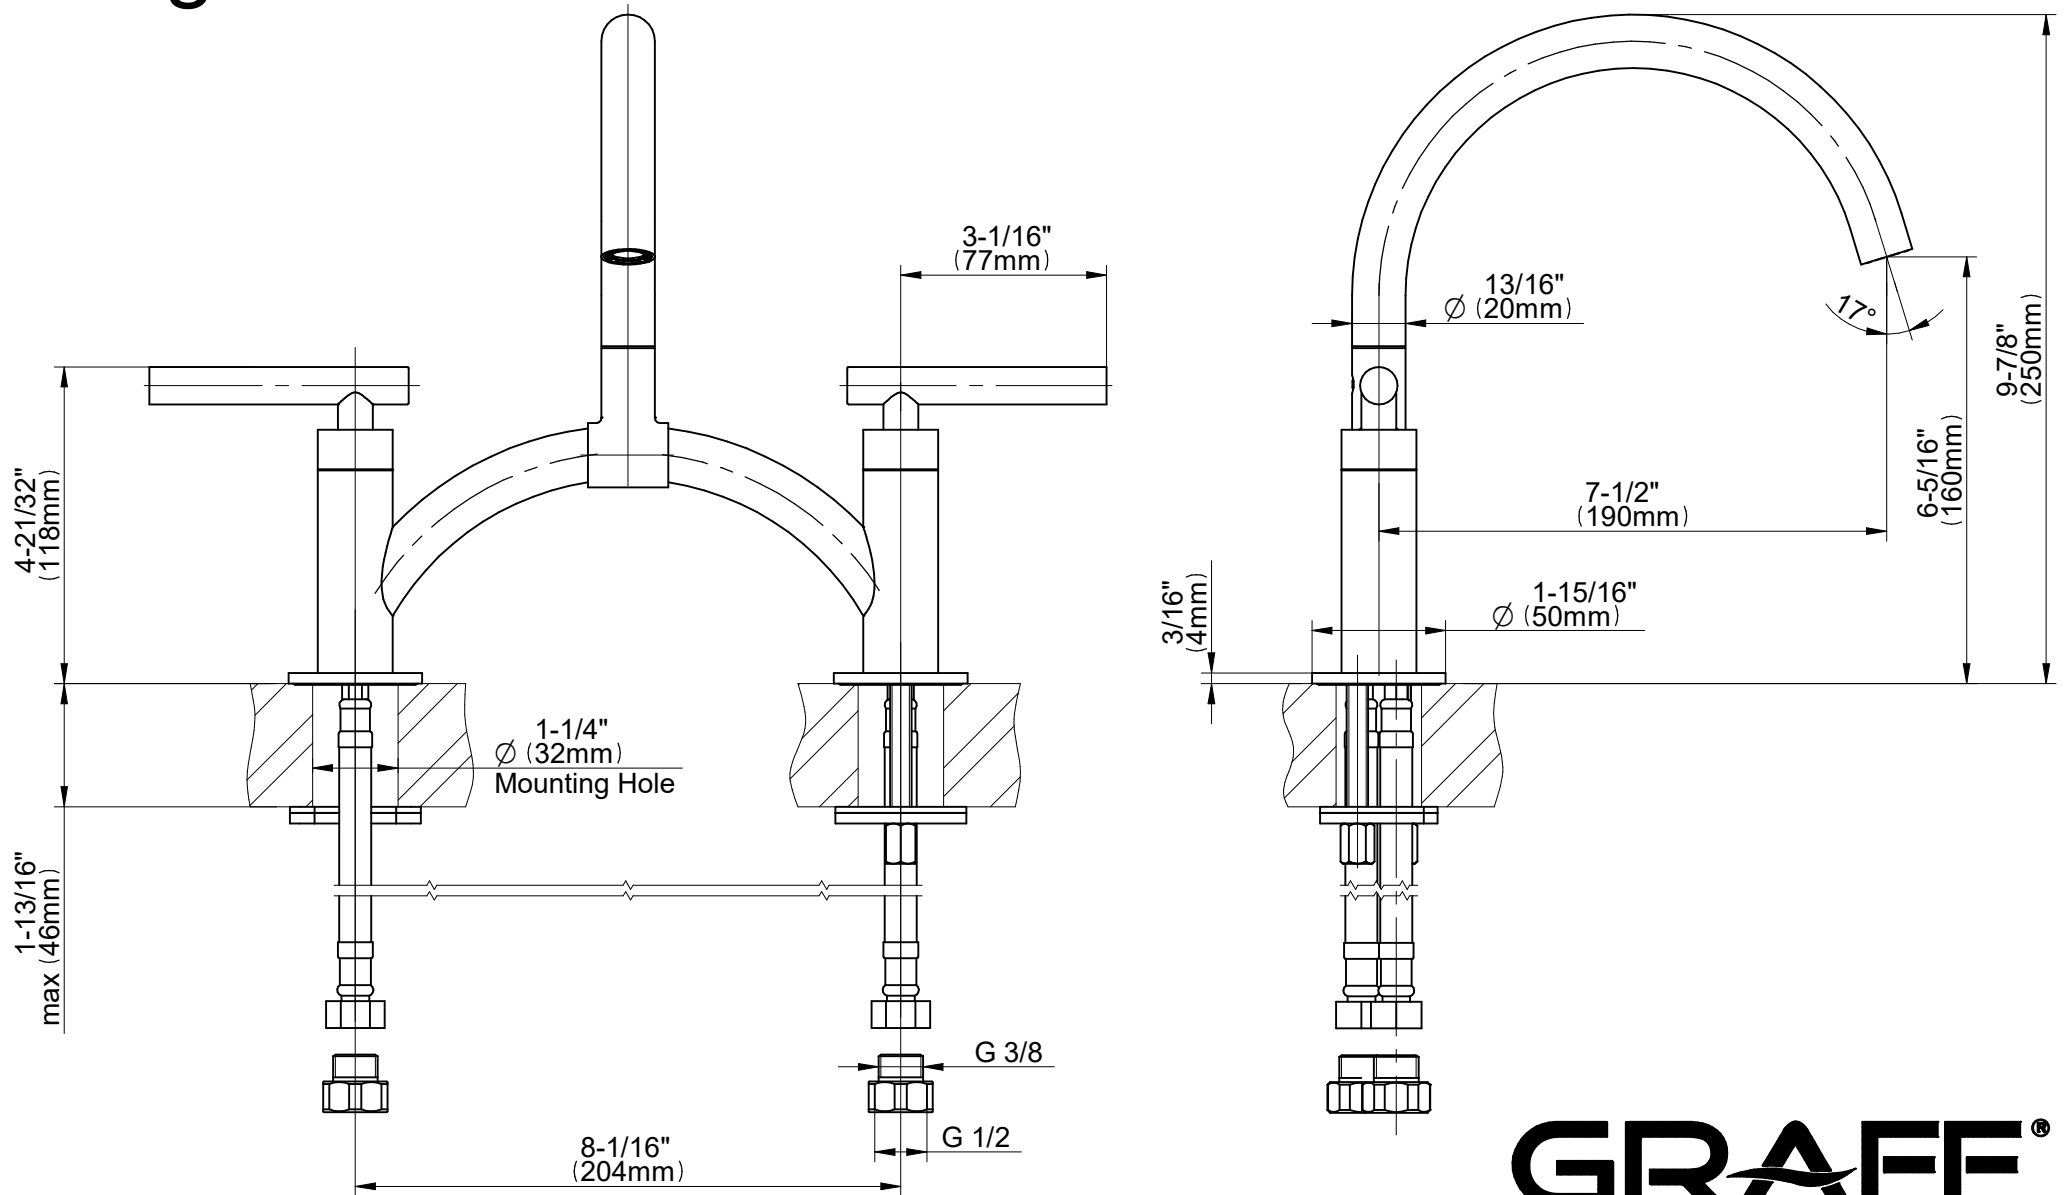

E-5890-LM49

Bridge Series

GRAFF[®]
Art of Bath