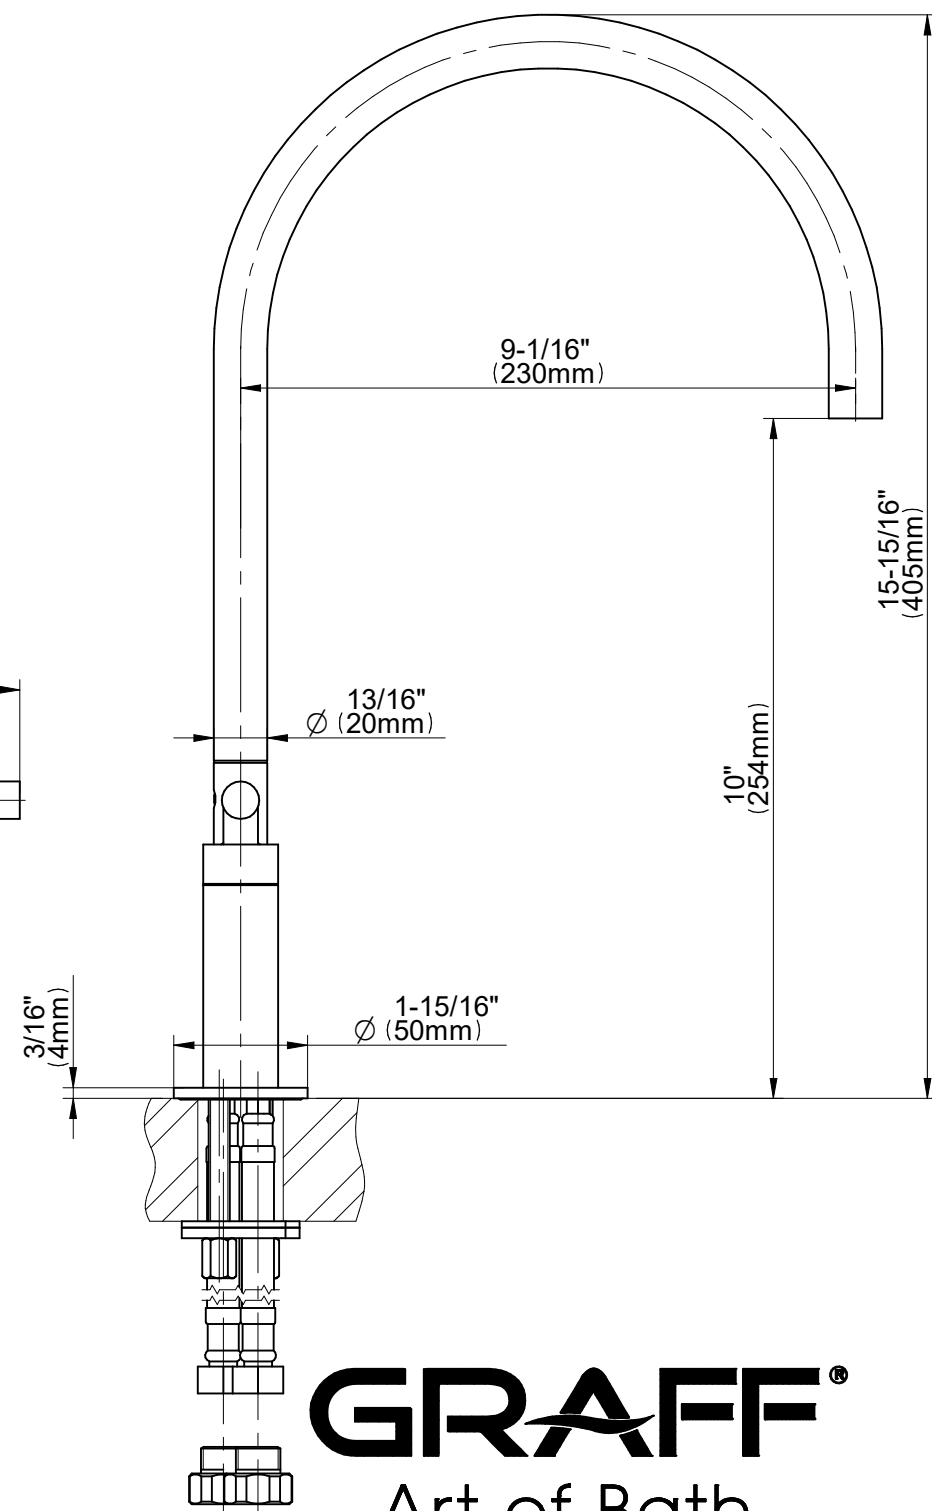

E-4890-LM49

SOSPIRO Series

GRAFF[®]
Art of Bath