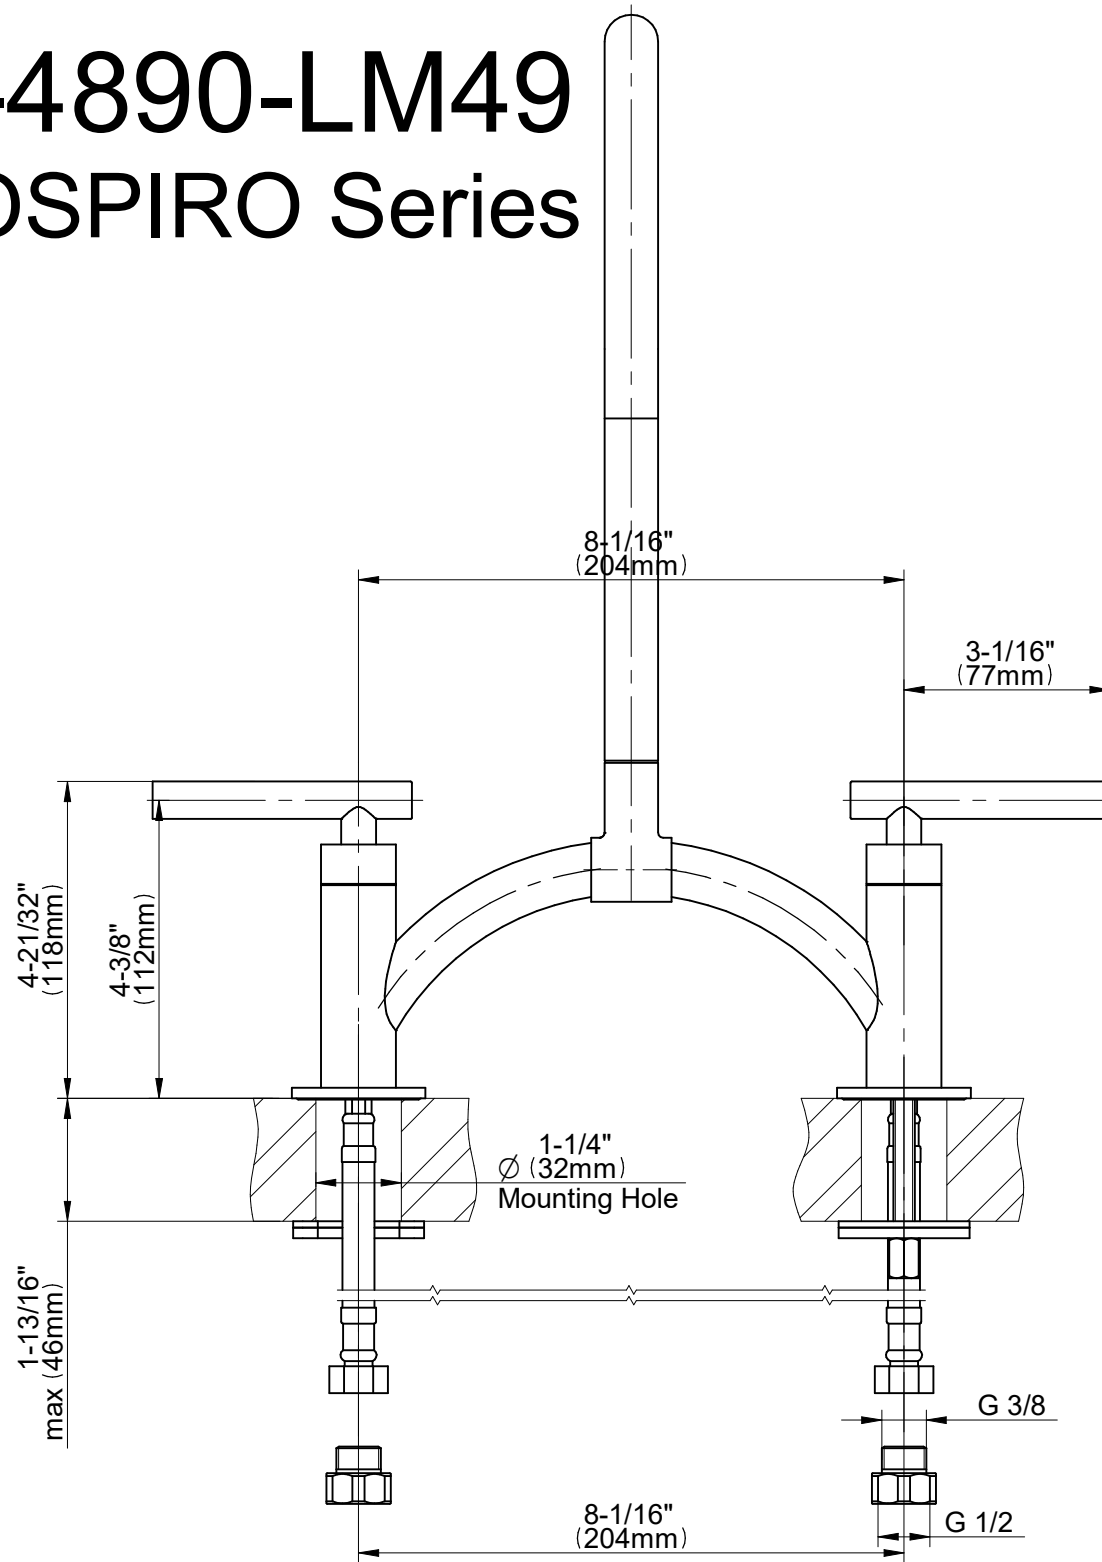

E-4890-LM49

SOSPIRO Series

GRAFF[®]
Art of Bath