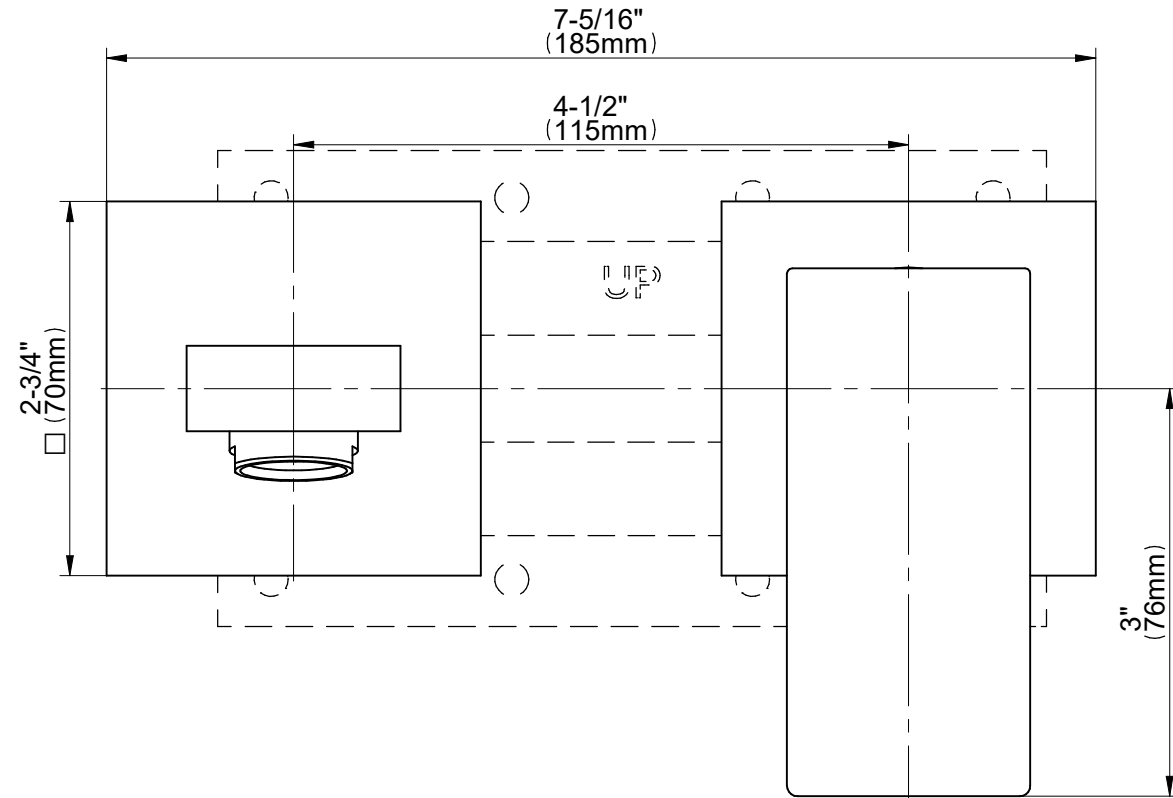

E-1 1236-LM55W-**-T

INCANTO Series

GRAFF®
Art of Bath