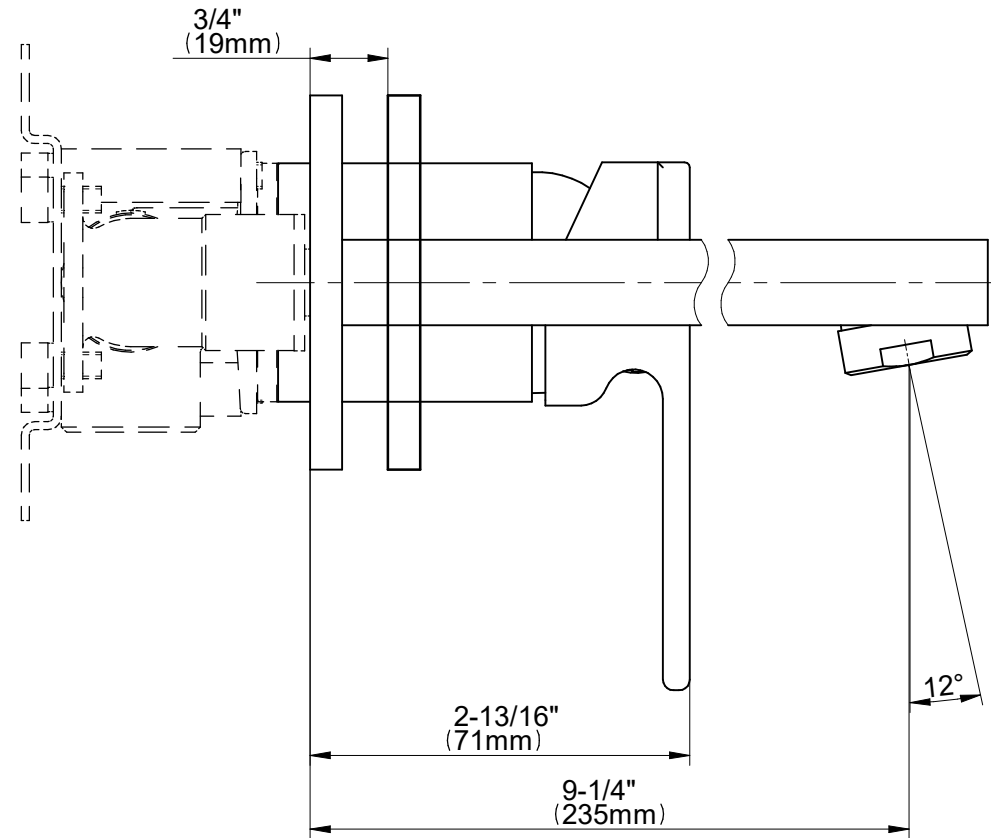

E-1 1236-LM55W-**-T

INCANTO Series

GRAFF®
Art of Bath