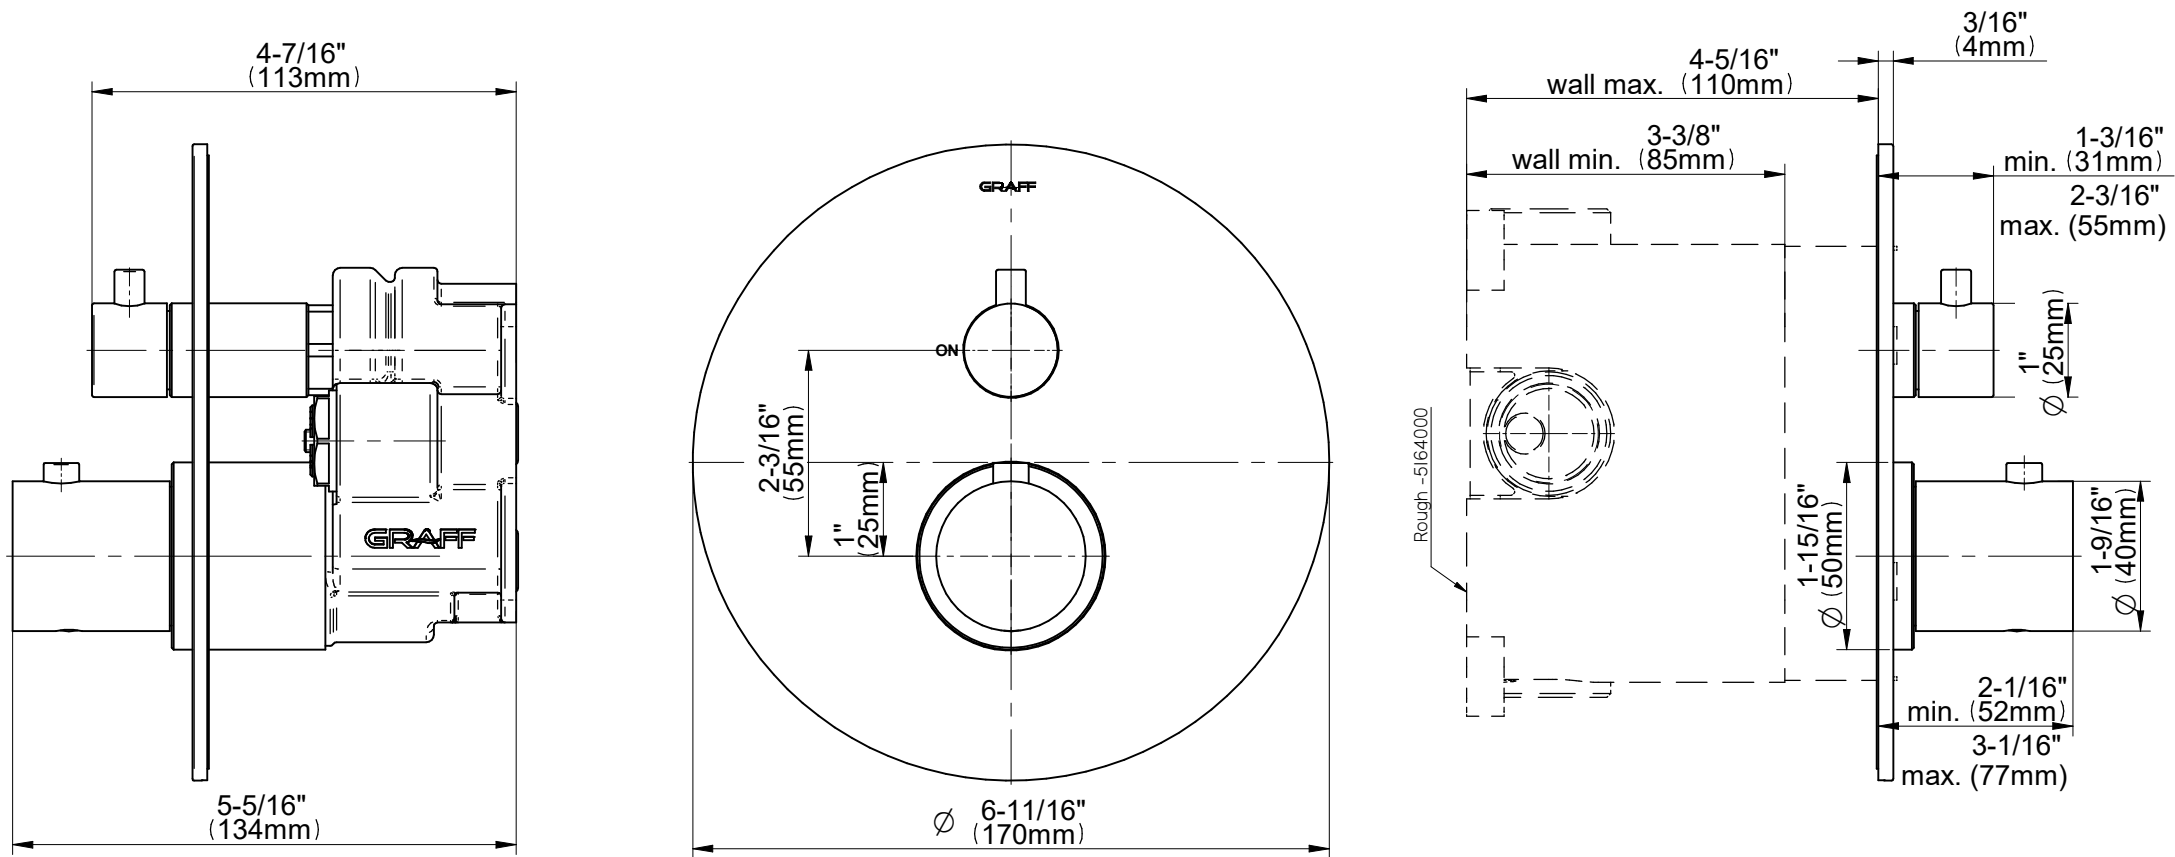

E-18035-RH-**-T

Uni-Box Series

GRAFF®
Art of Bath