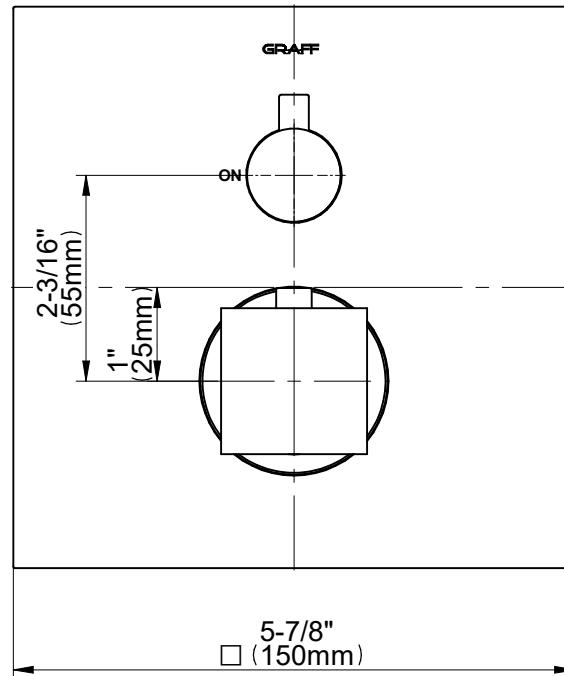

E-18041-SH-**-T

Uni-Box Series

GRAFF[®]
Art of Bath