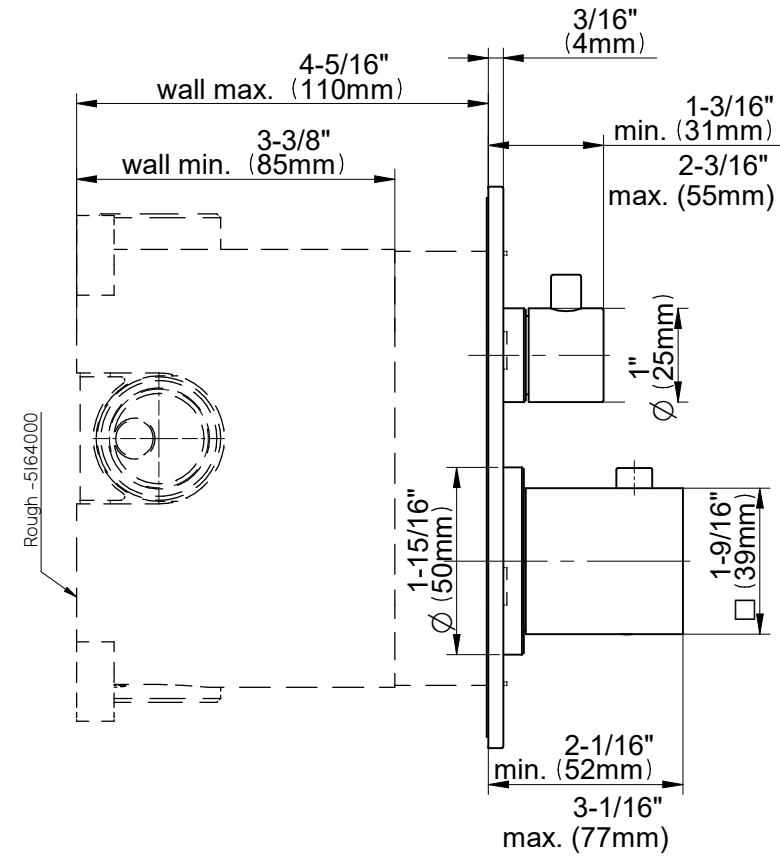

E-18041-SH-**-T

Uni-Box Series

GRAFF[®]
Art of Bath