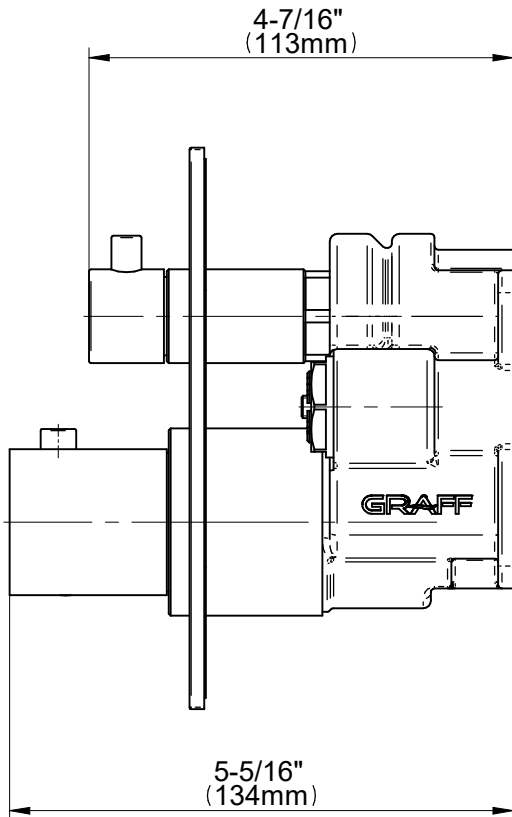

E-18041-SH-**-T

Uni-Box Series

GRAFF[®]
Art of Bath