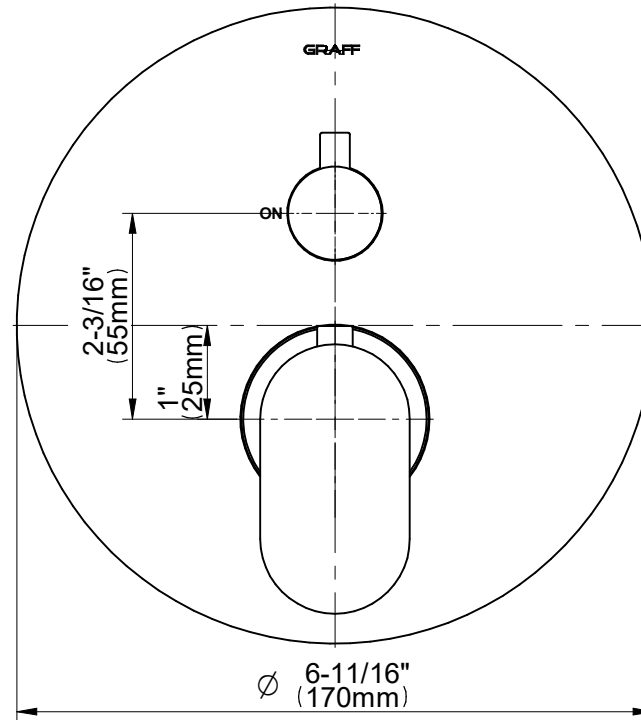

E-18035-LM44E-**-T

Uni-Box Series

GRAFF[®]
Art of Bath