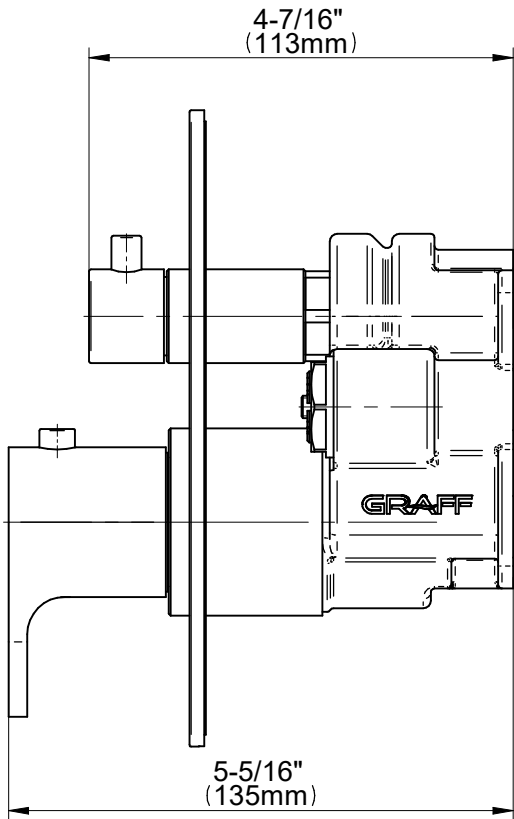

E-18035-LM44E-**-T

Uni-Box Series

GRAFF[®]
Art of Bath