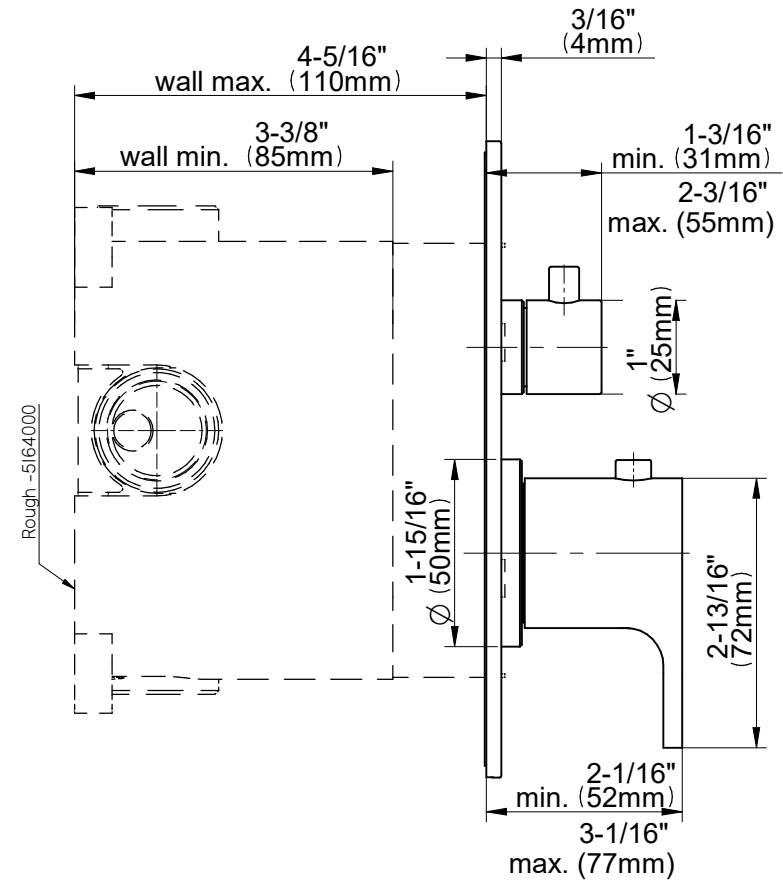

E-18035-LM44E-**-T

Uni-Box Series

GRAFF[®]
Art of Bath