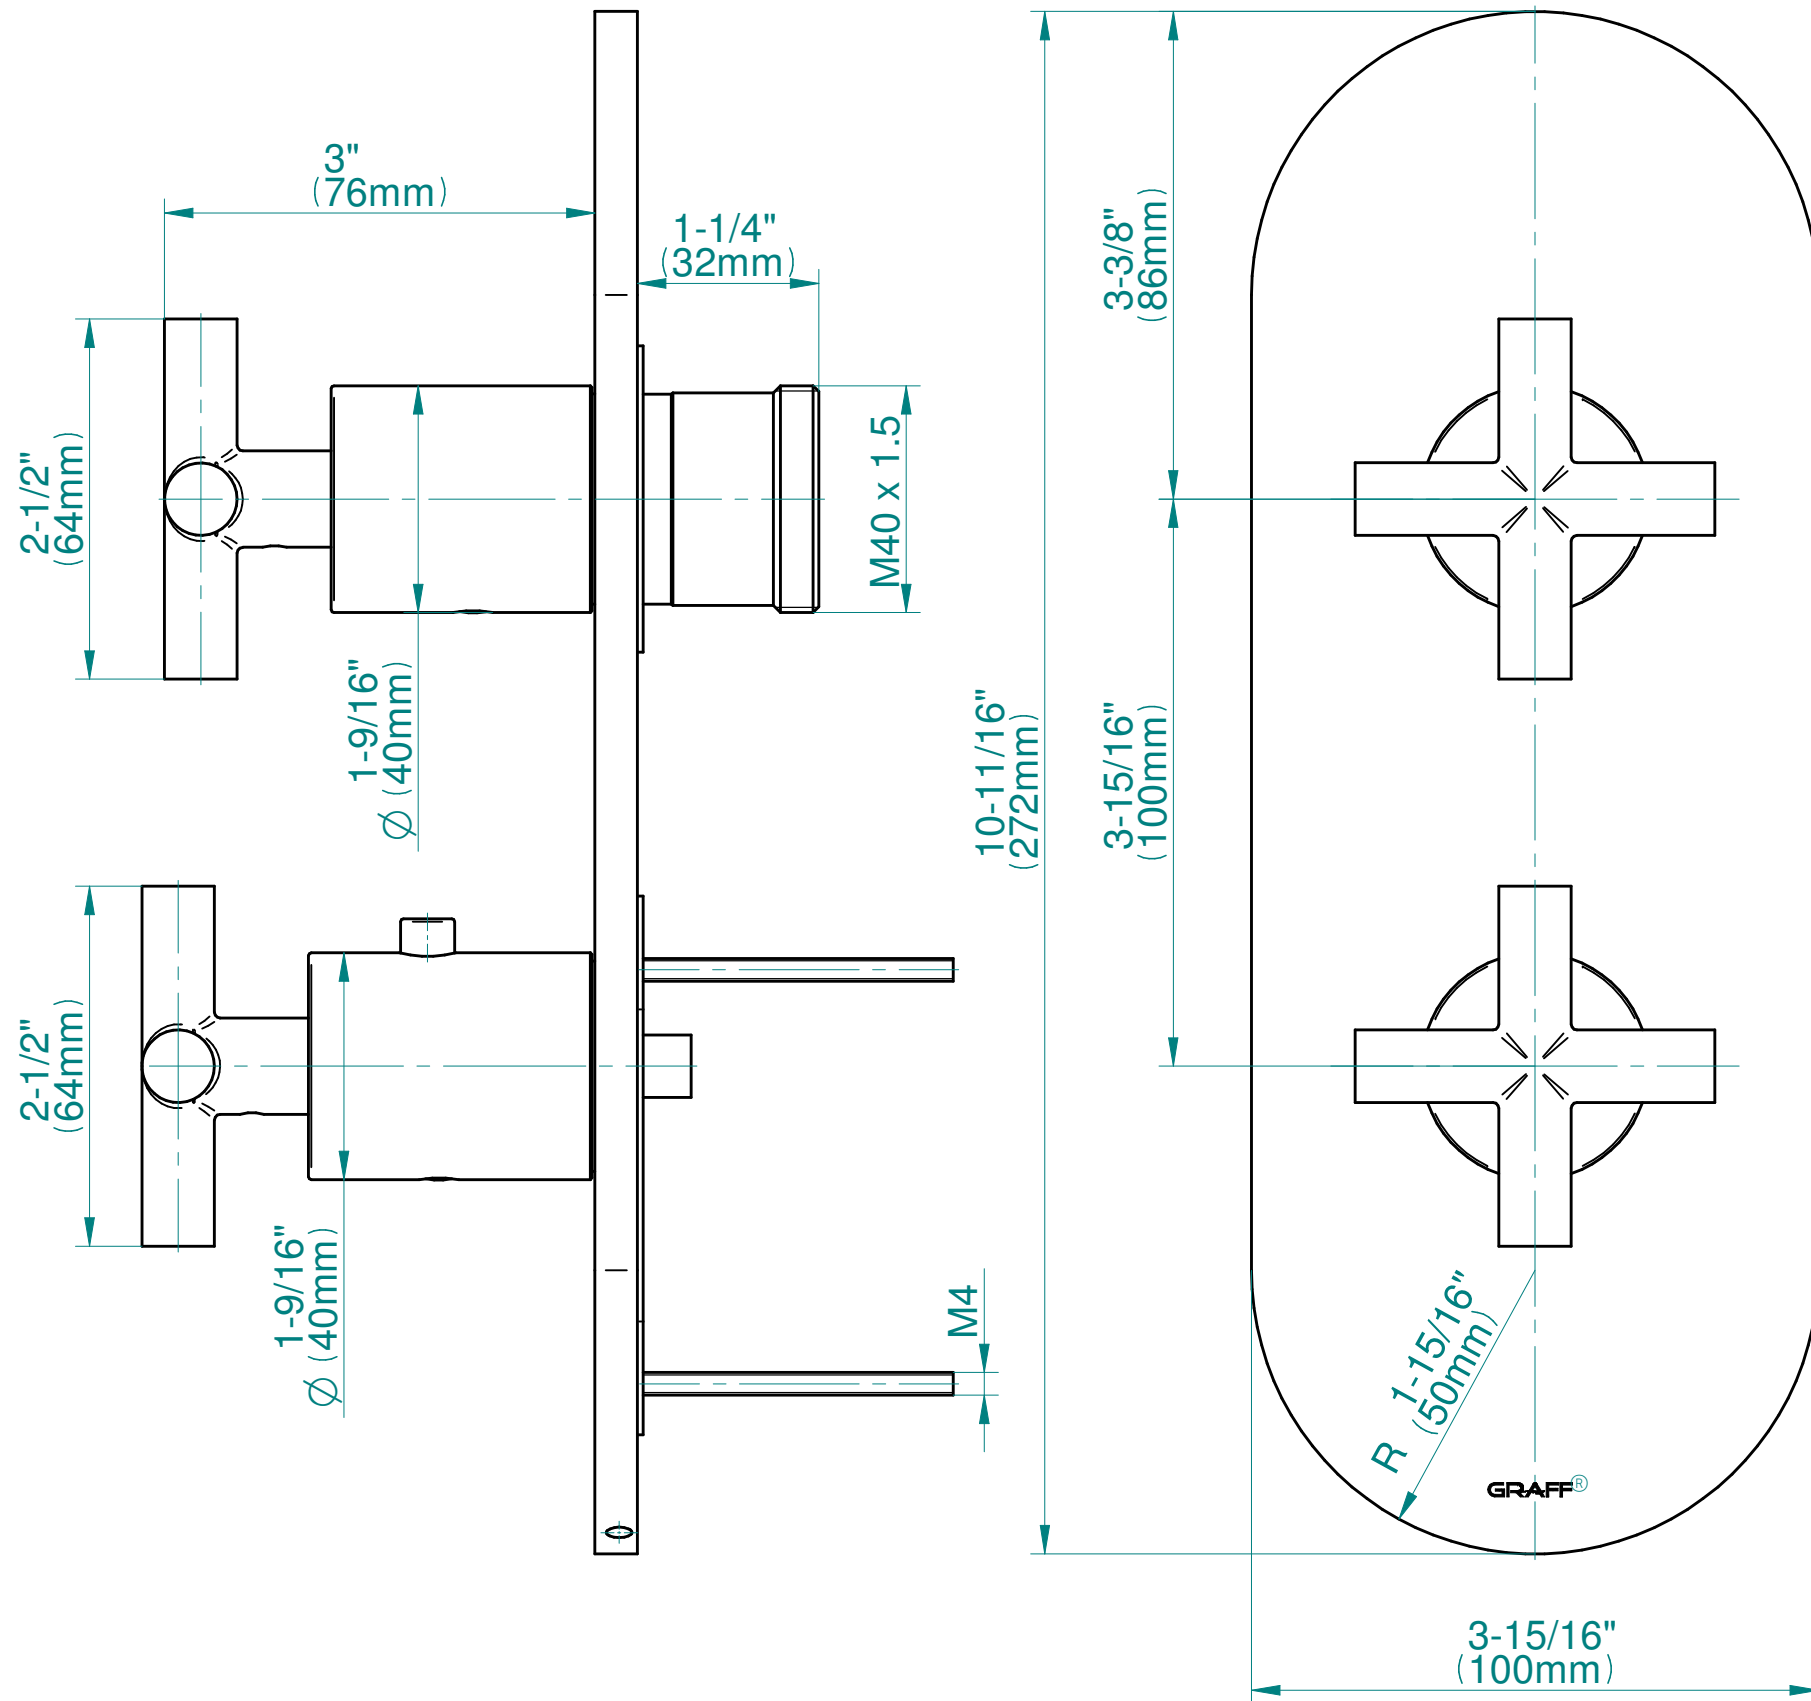

E-8047-C17E0-**-T

TERRA Series

GRAFF[®]
Art of Bath