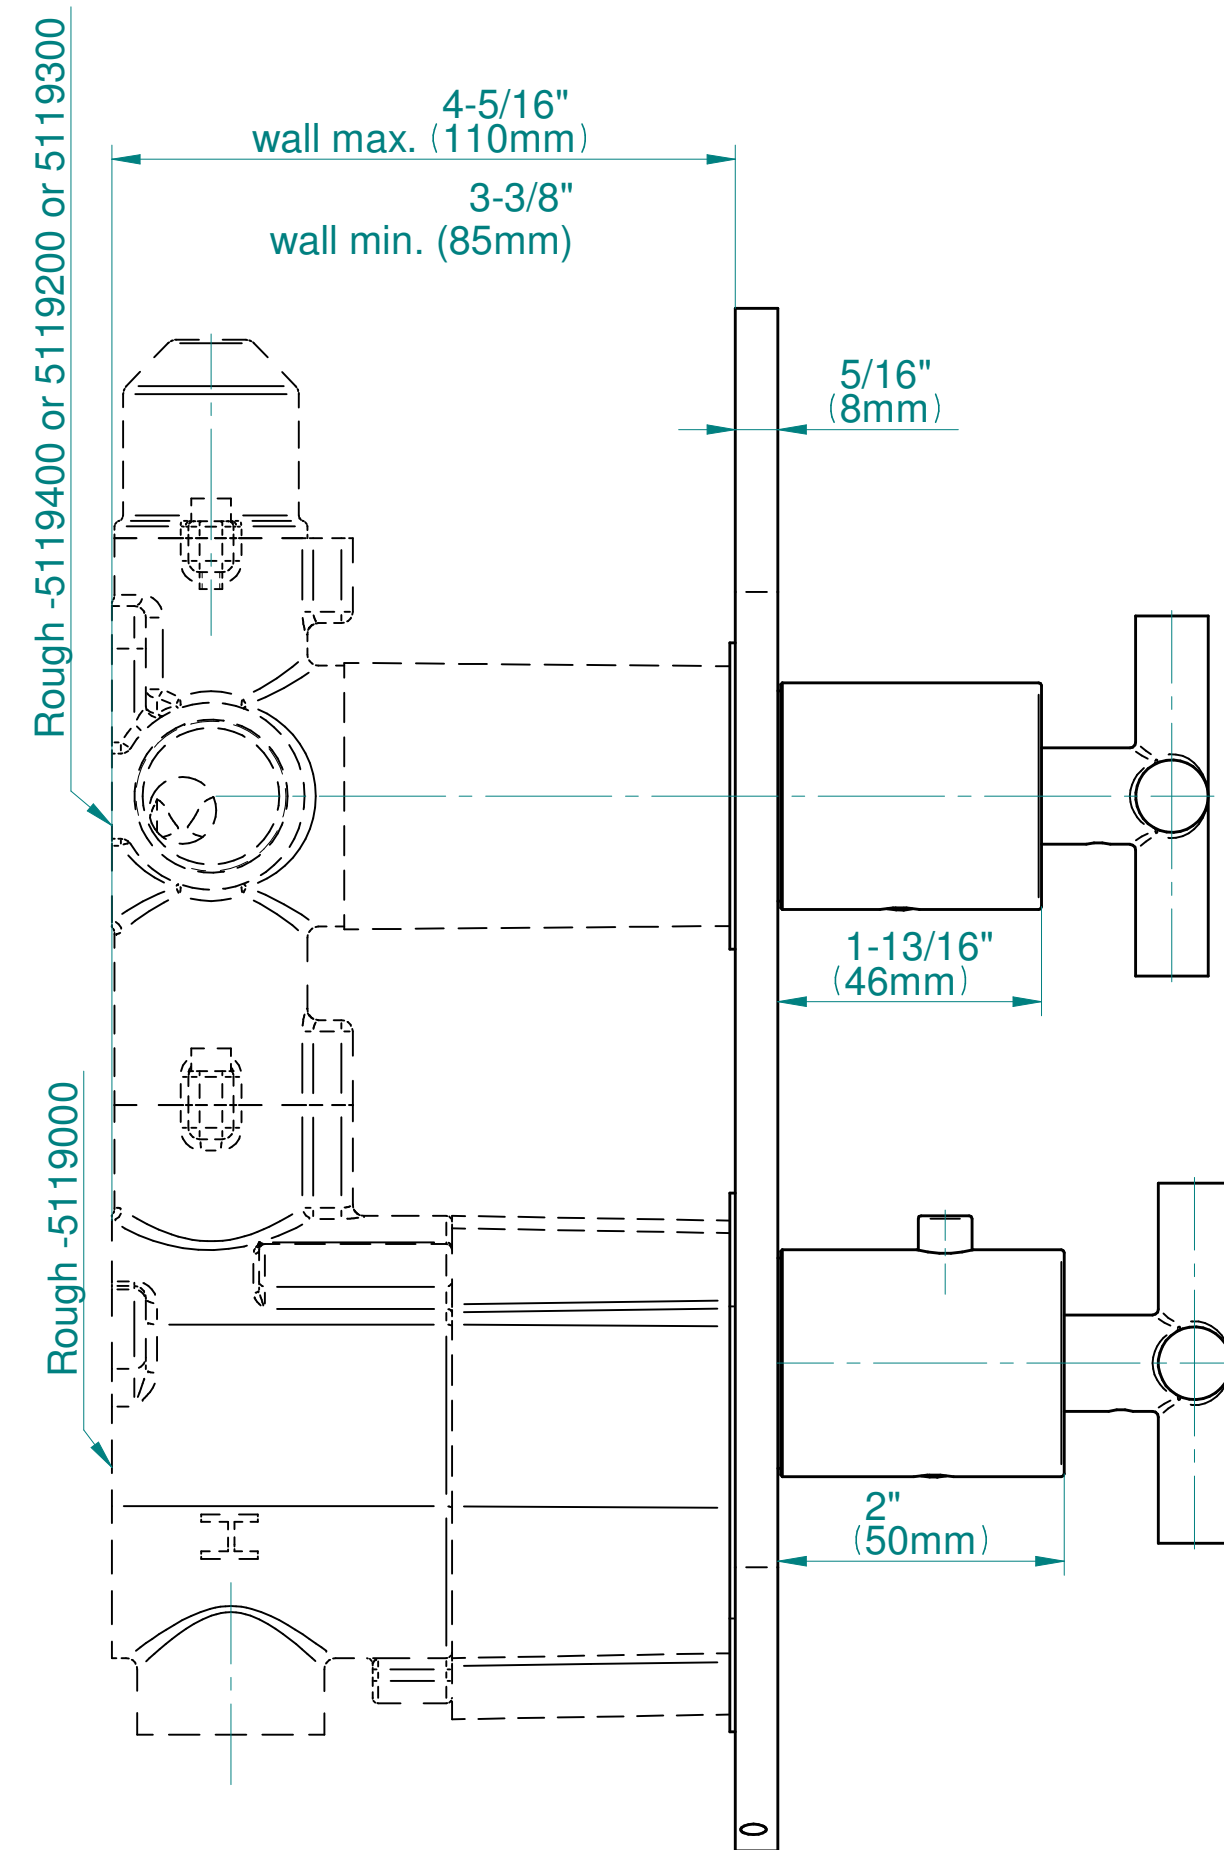

E-8047-C17E0-**-T

TERRA Series

GRAFF[®]
Art of Bath