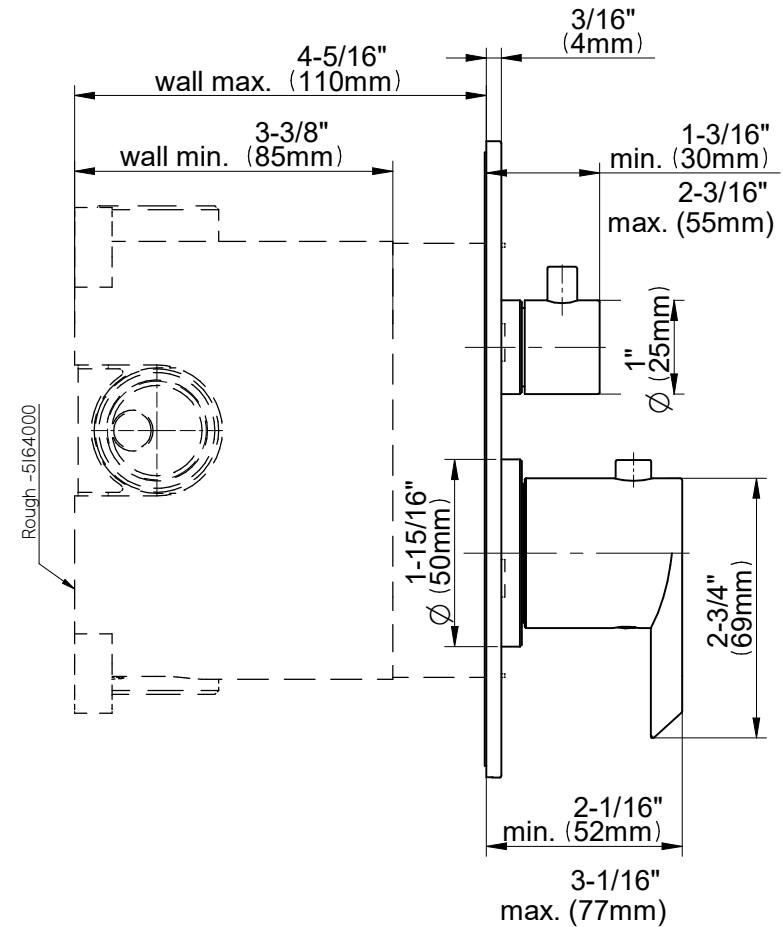

E-18037-LM45E-**-T

Uni-Box Series

GRAFF[®]
Art of Bath