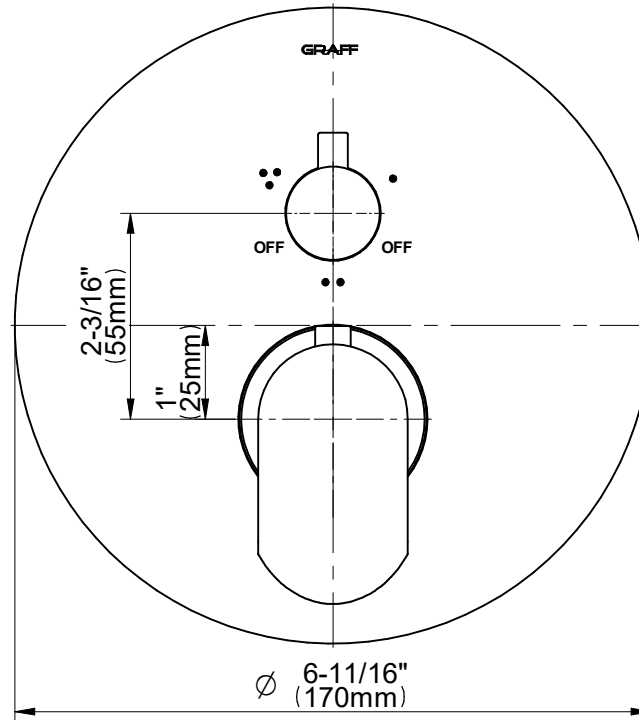

E-18037-LM45E-**-T

Uni-Box Series

GRAFF[®]
Art of Bath