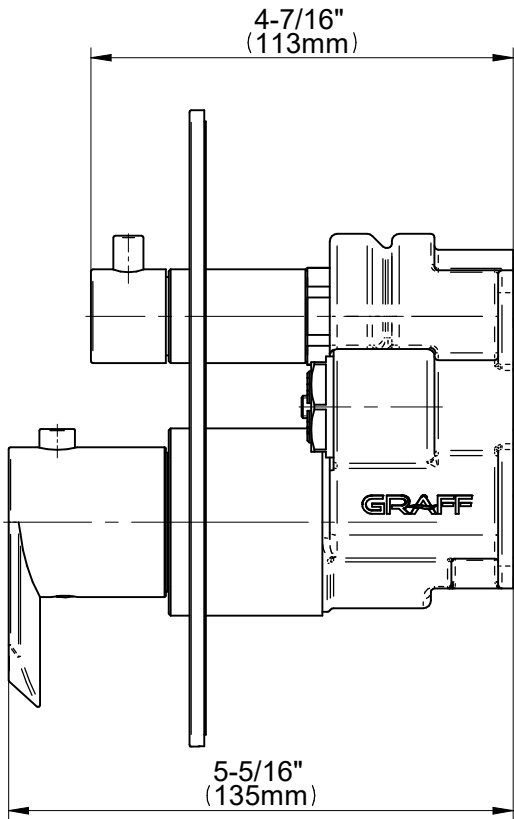

E-18037-LM45E-**-T

Uni-Box Series

GRAFF[®]
Art of Bath