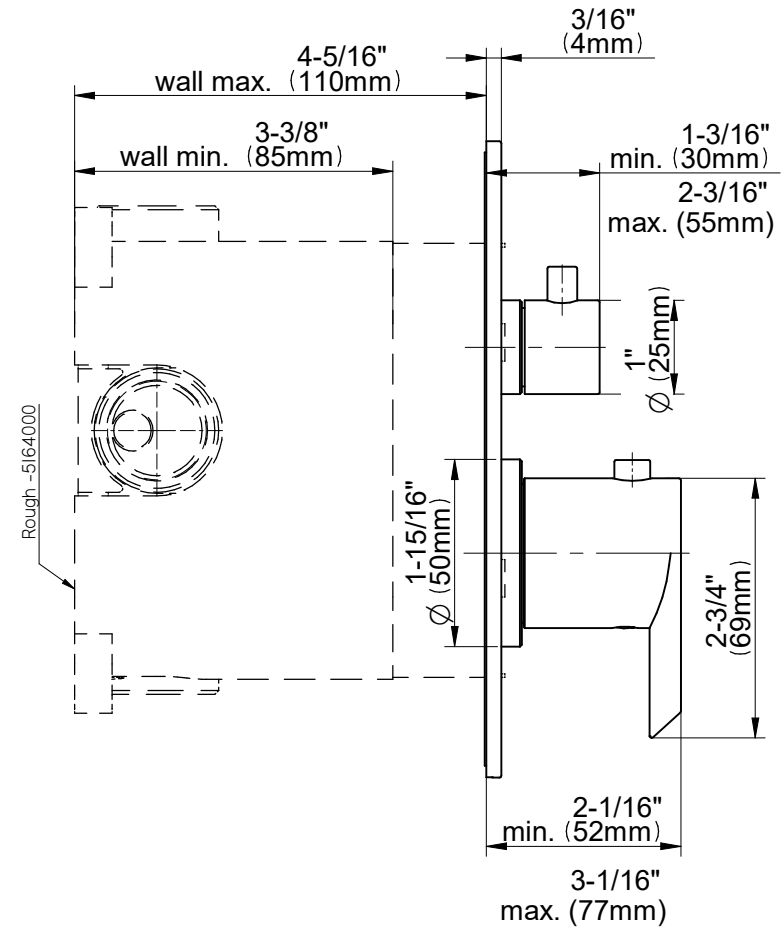

E-18036-LM45E-**-T

Uni-Box Series

GRAFF[®]
Art of Bath