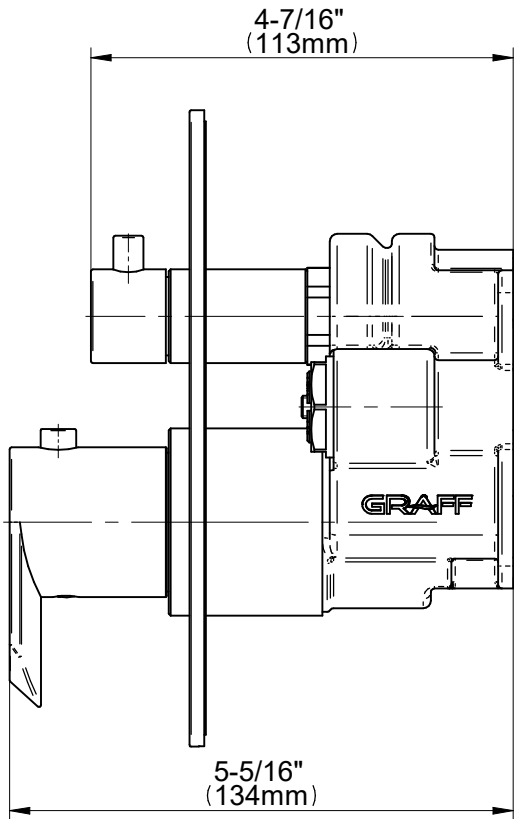

E-18036-LM45E-**-T

Uni-Box Series

GRAFF[®]
Art of Bath