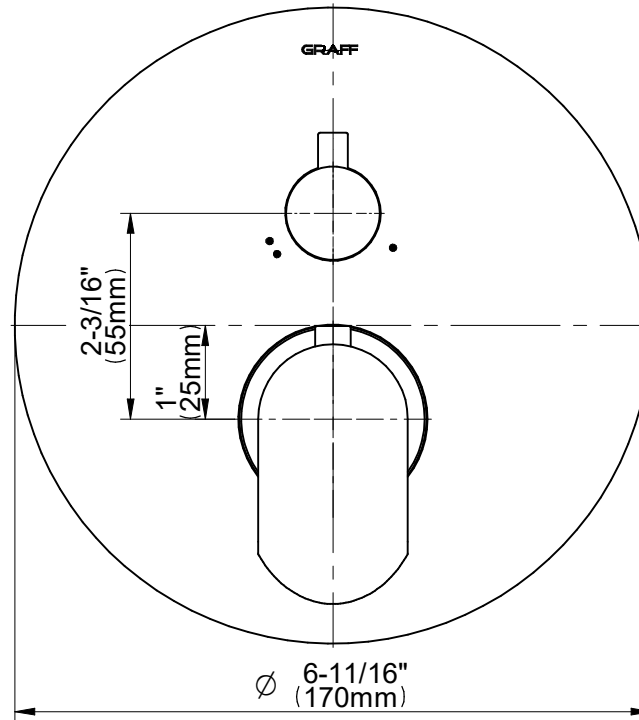

E-18036-LM45E-**-T

Uni-Box Series

GRAFF[®]
Art of Bath