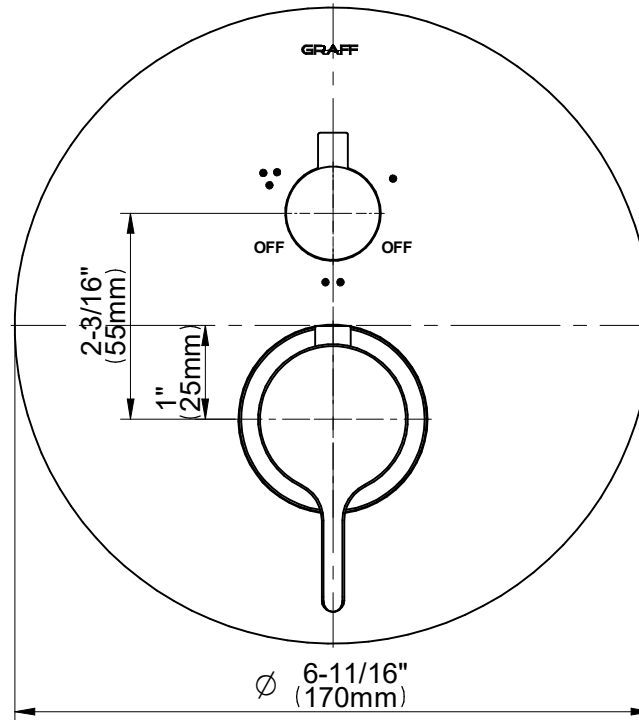

E-18037-LM46E-**-T

Uni-Box Series

GRAFF[®]
Art of Bath