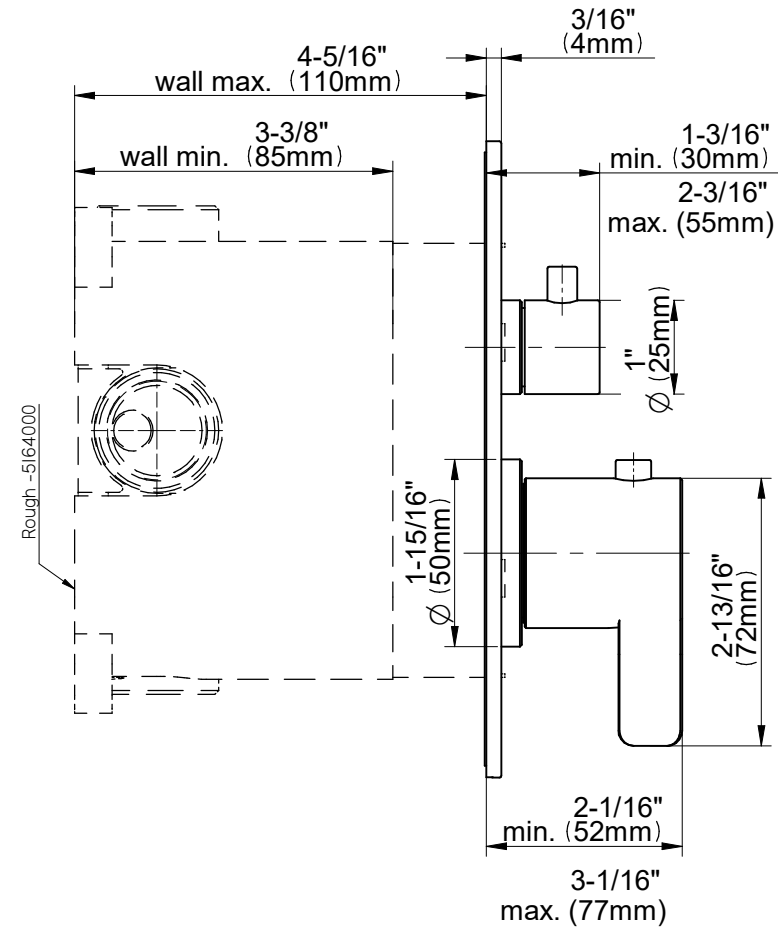

E-18037-LM46E-**-T

Uni-Box Series

GRAFF[®]
Art of Bath