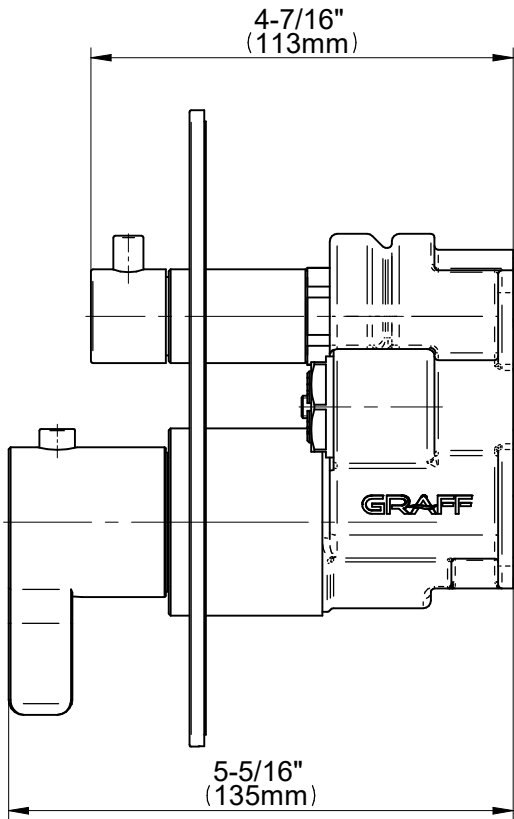

E-18037-LM46E-**-T

Uni-Box Series

GRAFF[®]
Art of Bath