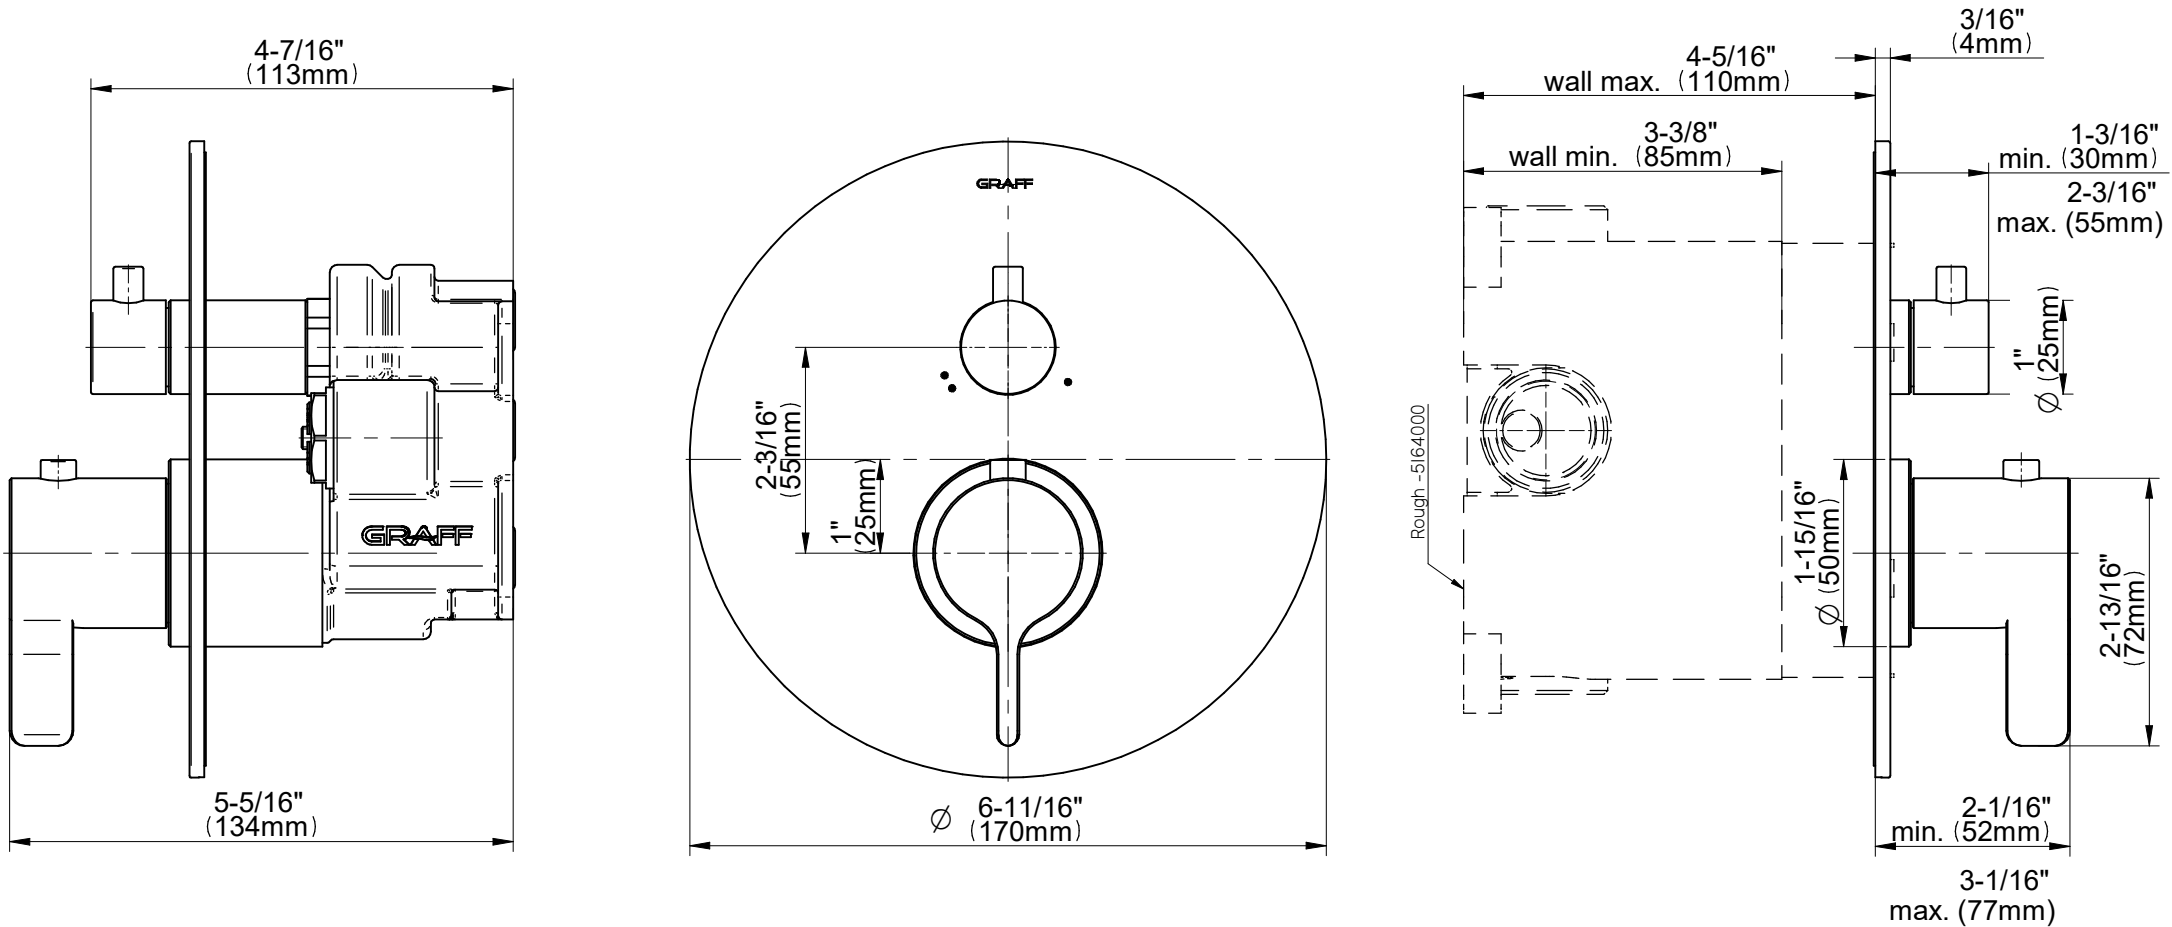

E-18036-LM46E-**-T

Uni-Box Series

GRAFF®
Art of Bath