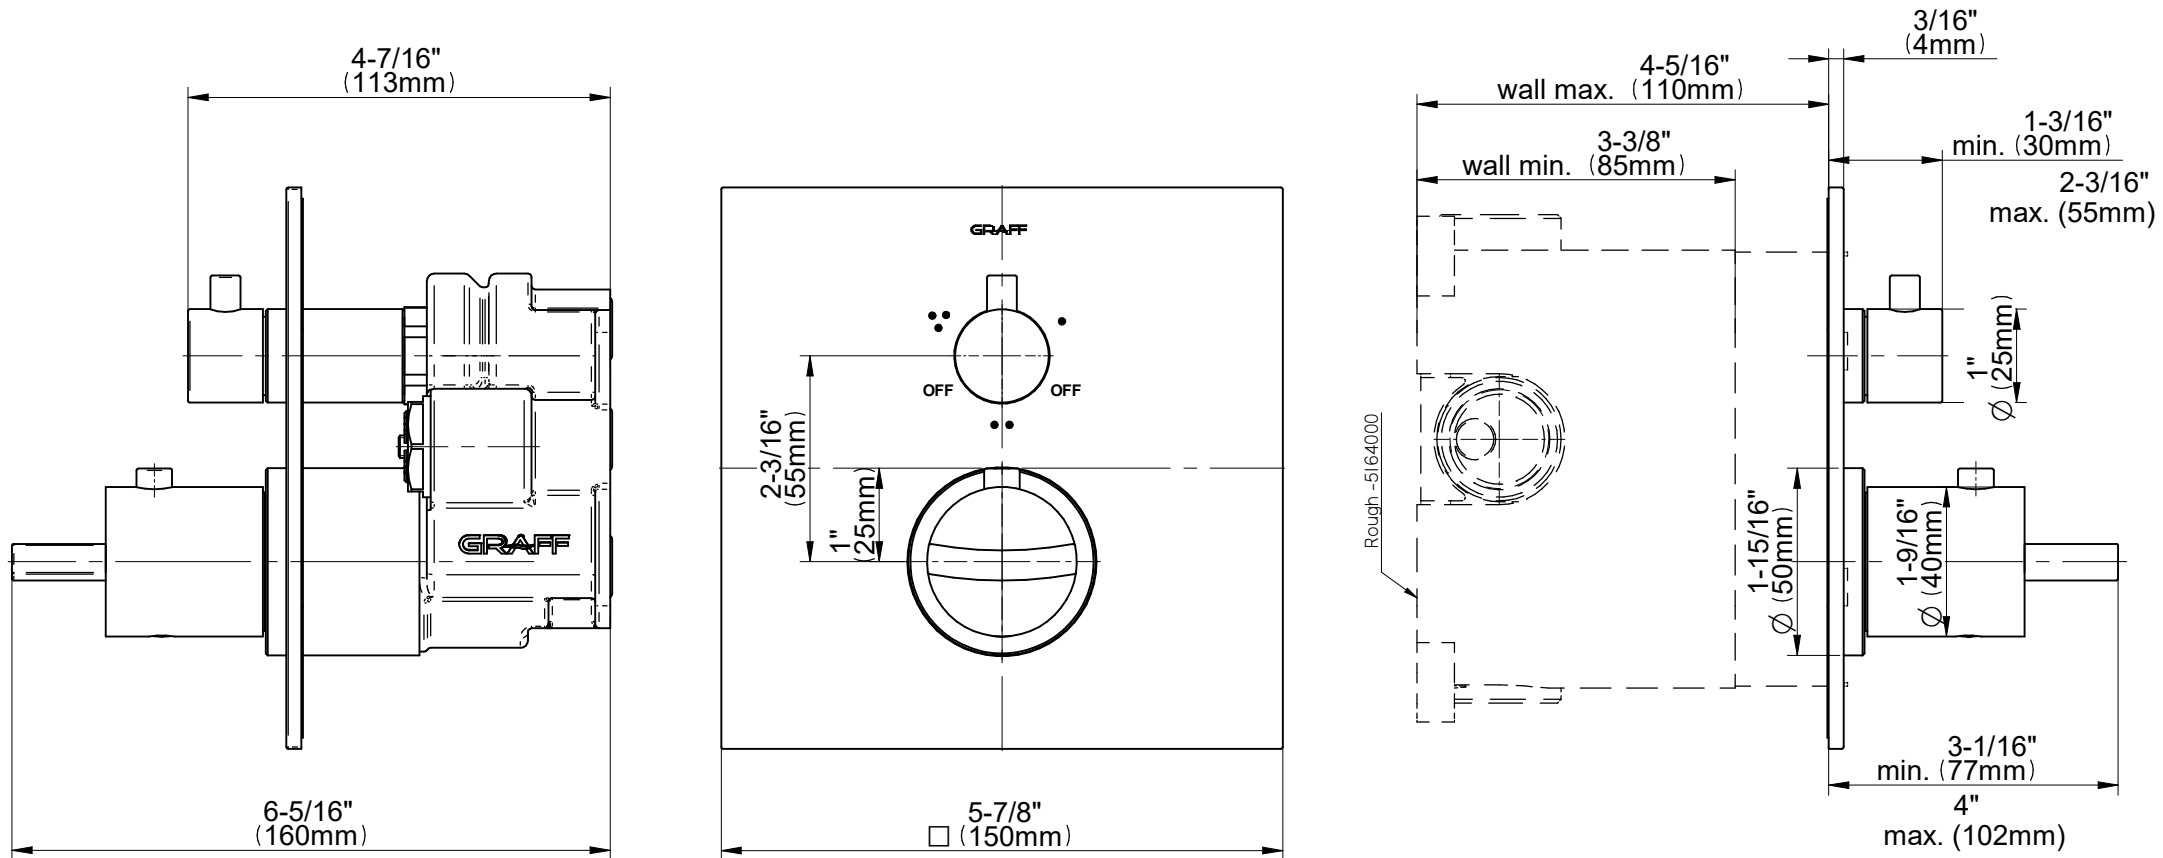

E-18043-C14E-T

UNI-BOX Series

GRAFF[®]
Art of Bath