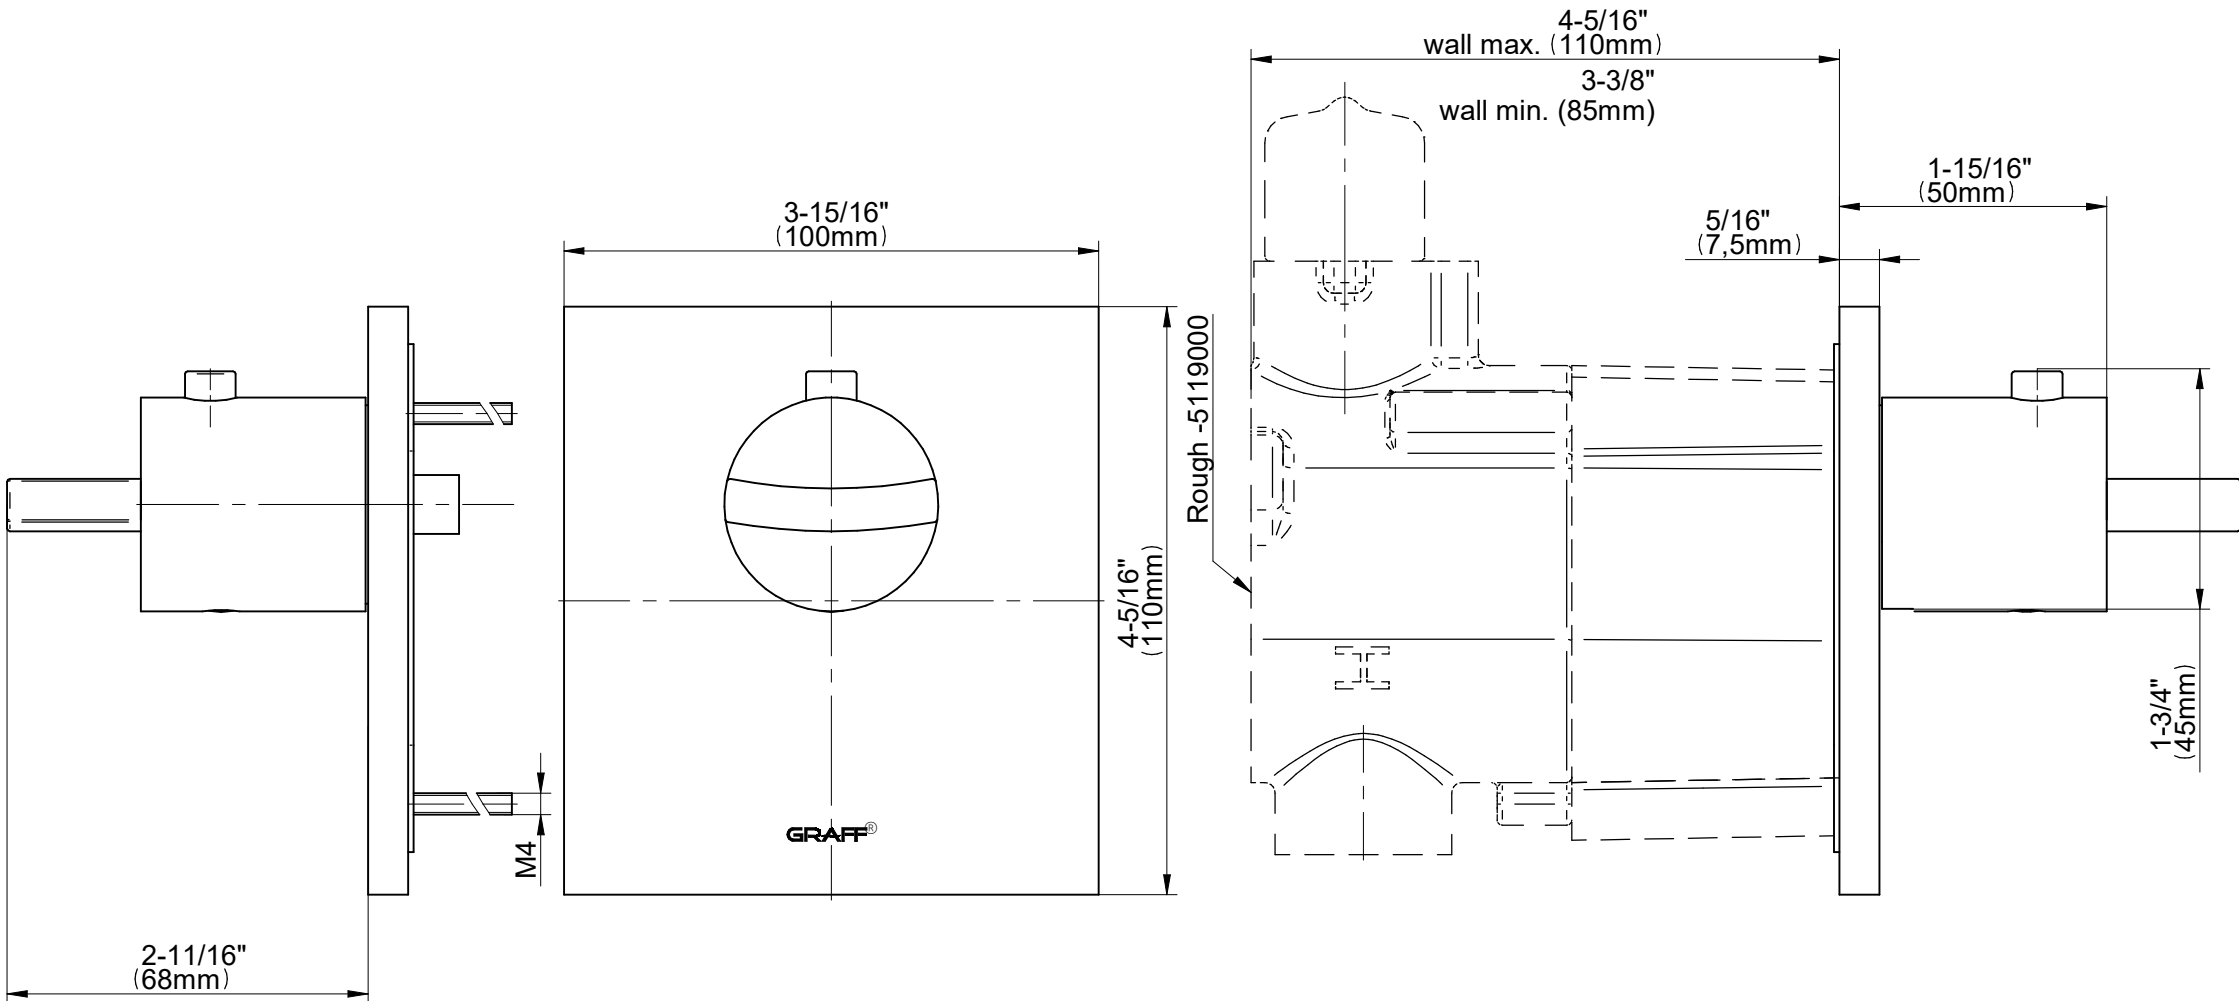

E-8043-C14E-**-T

Luna Series

GRAFF®
Art of Bath