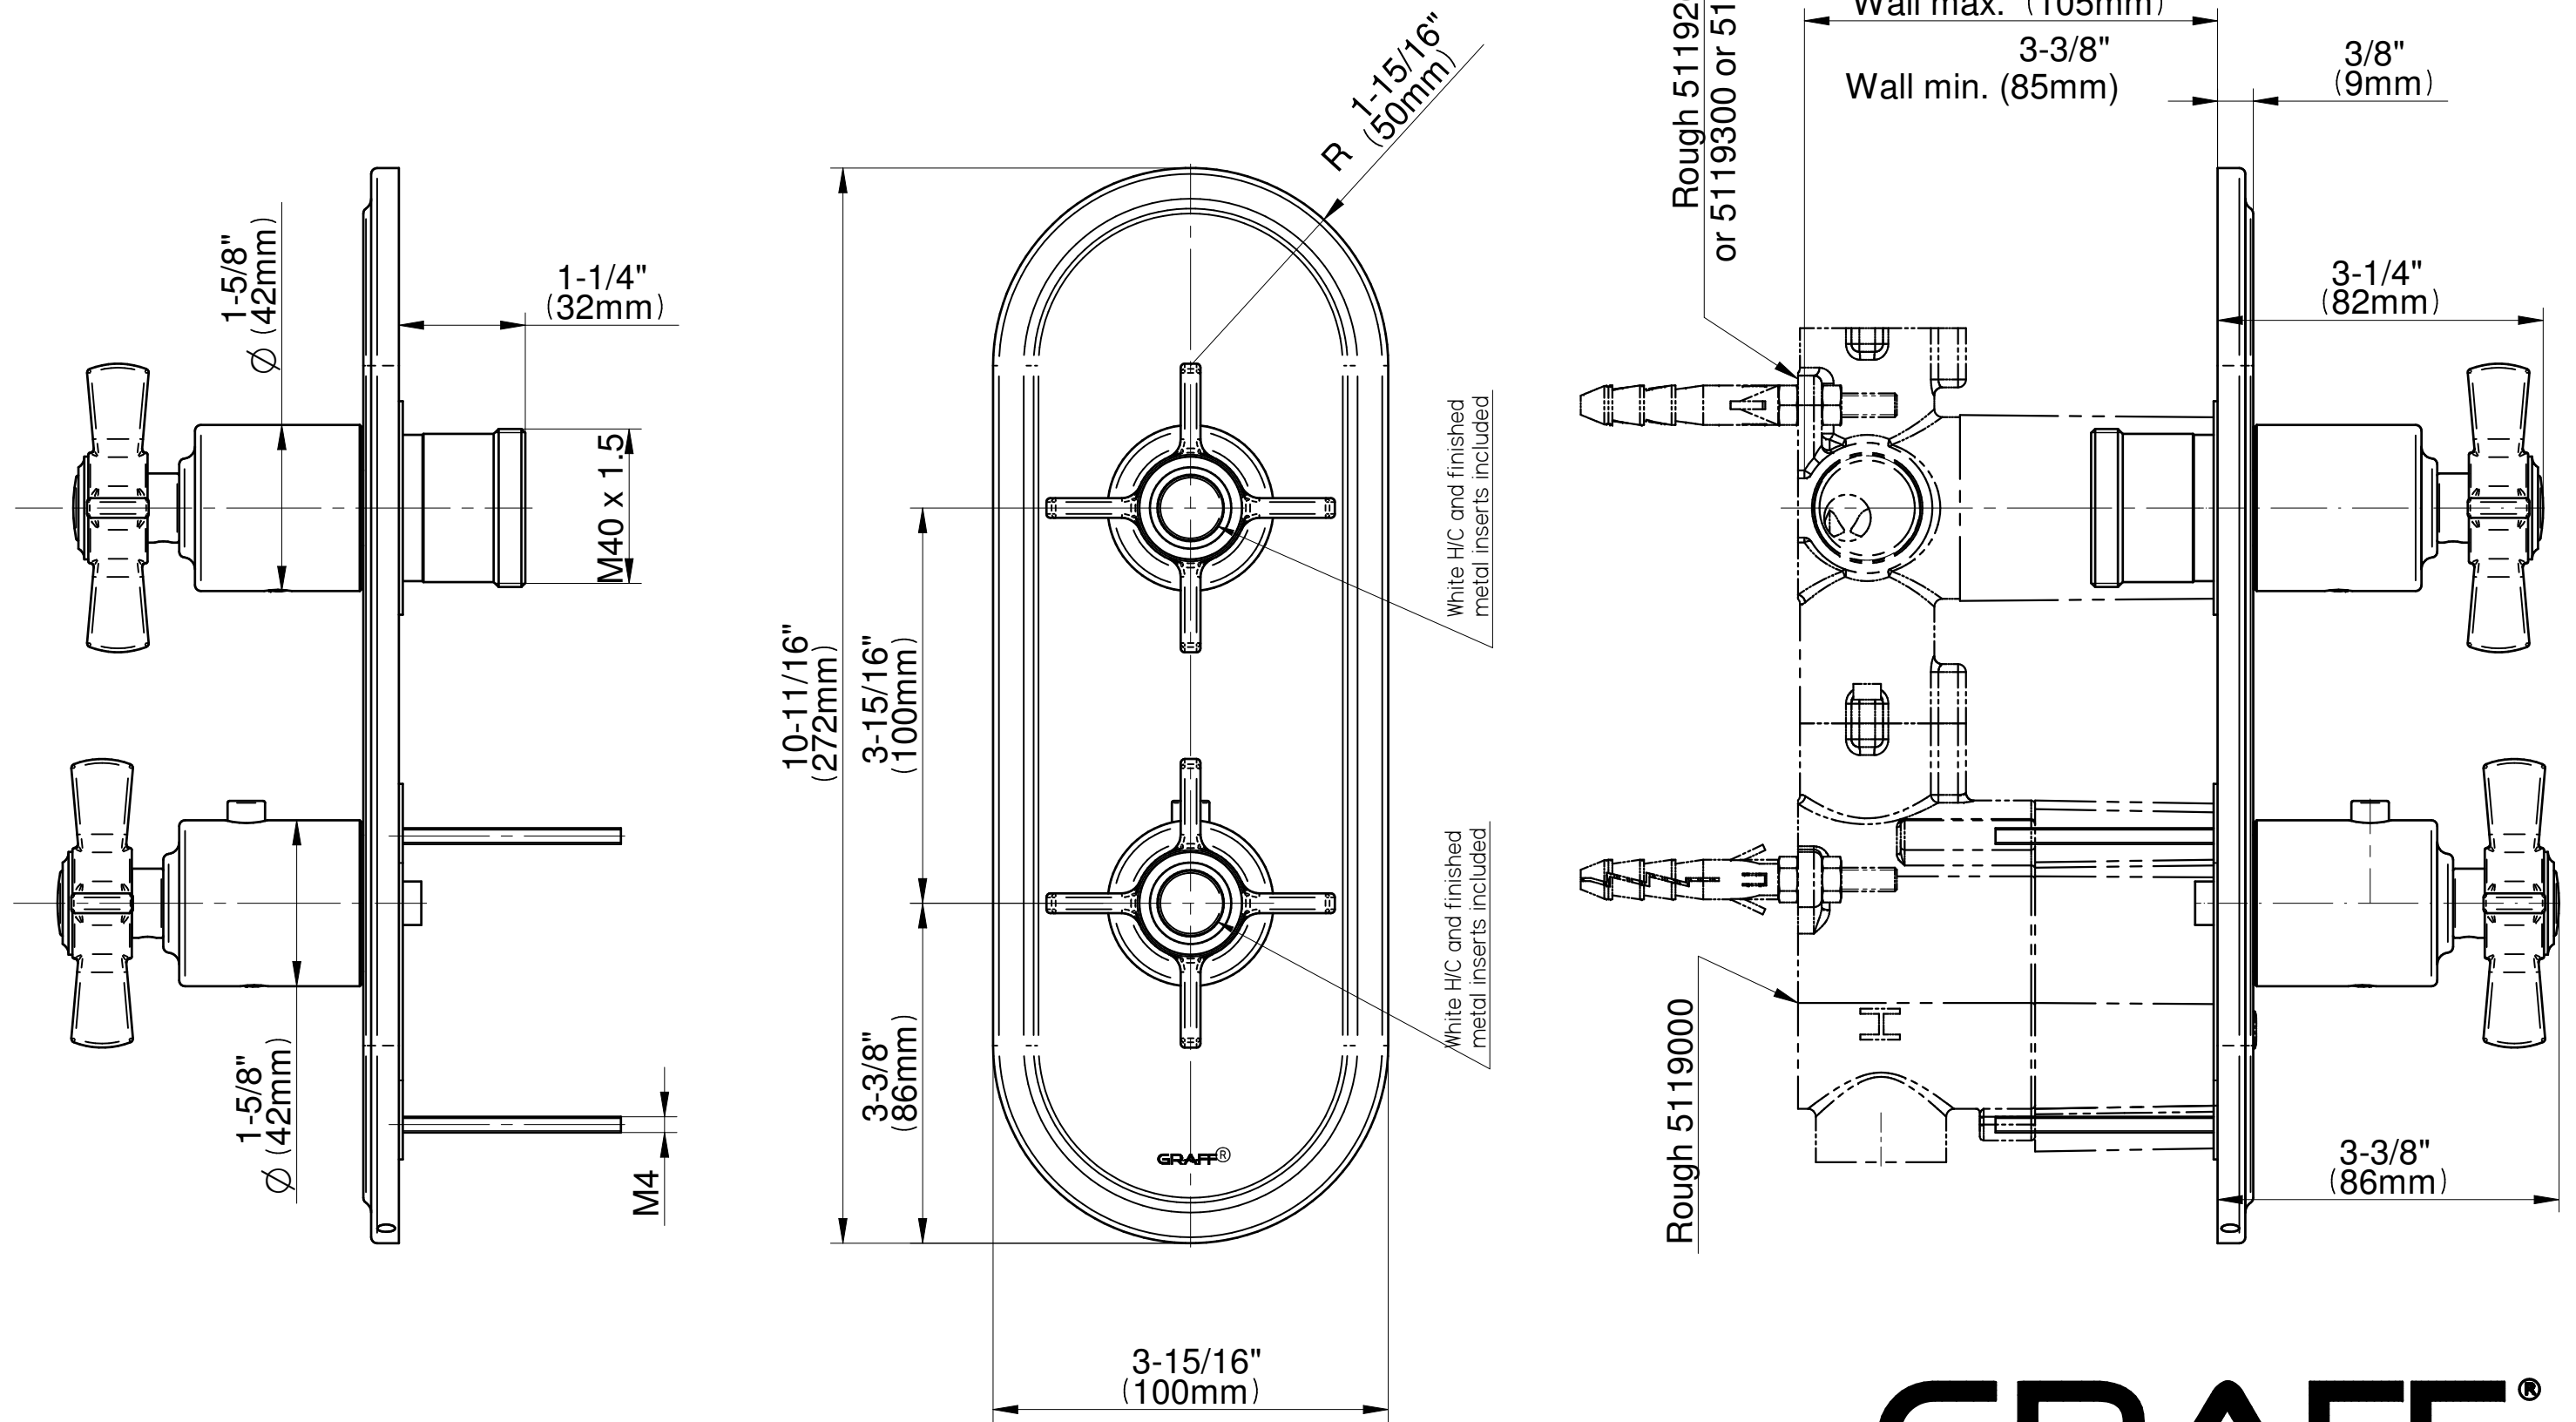

# E-8086-C16E0-T

## M-Series Traditional Series

**GRAFF®**  
Art of Bath