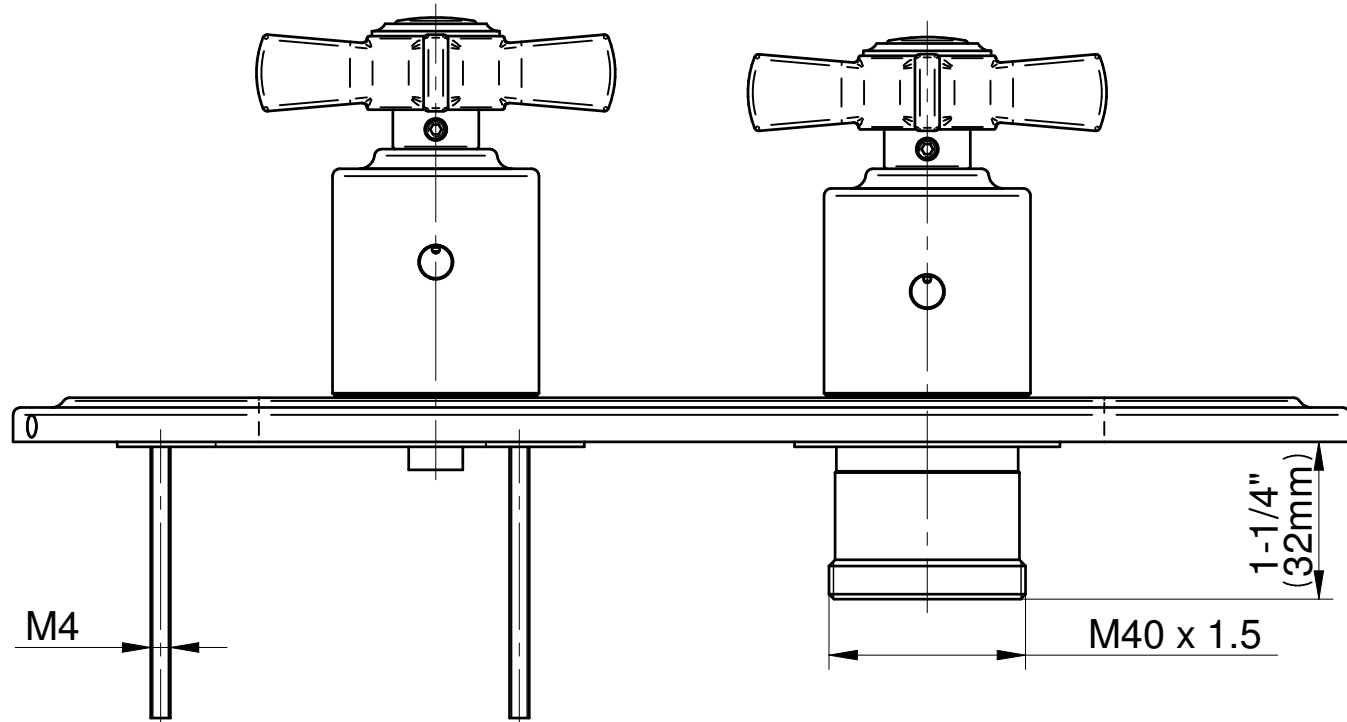

E-8086H-C16E0-T

M-Series Traditional Series

Rough - 5119000

Rough - 5119200 or 5119300 or 5119400

White H/C and finished metal inserts included

White H/C and finished metal inserts included

GRAFF[®]
Art of Bath