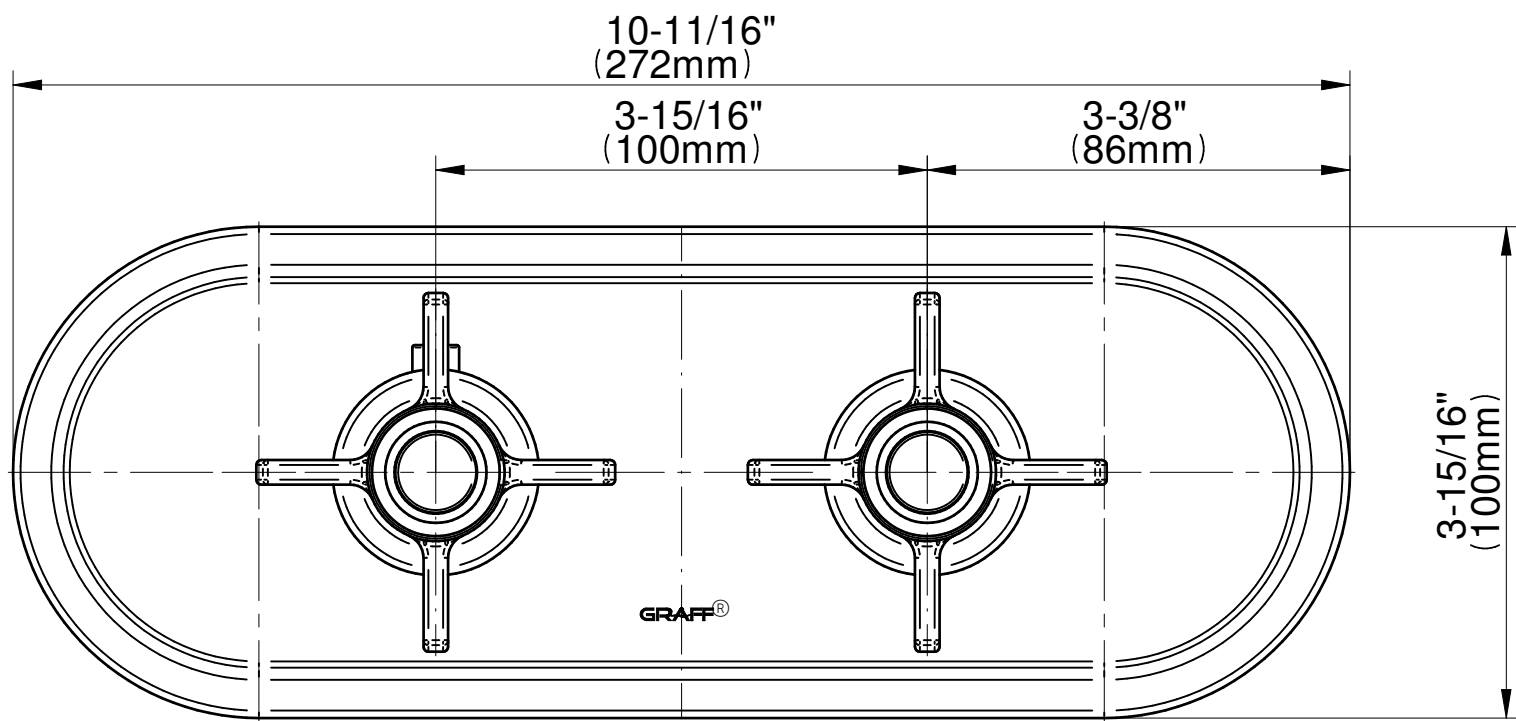

E-8086H-C16E0-T

M-Series Traditional Series

Rough - 5119000

Rough - 5119200 or 5119300 or 5119400

White H/C and finished metal inserts included

White H/C and finished metal inserts included

GRAFF[®]
Art of Bath