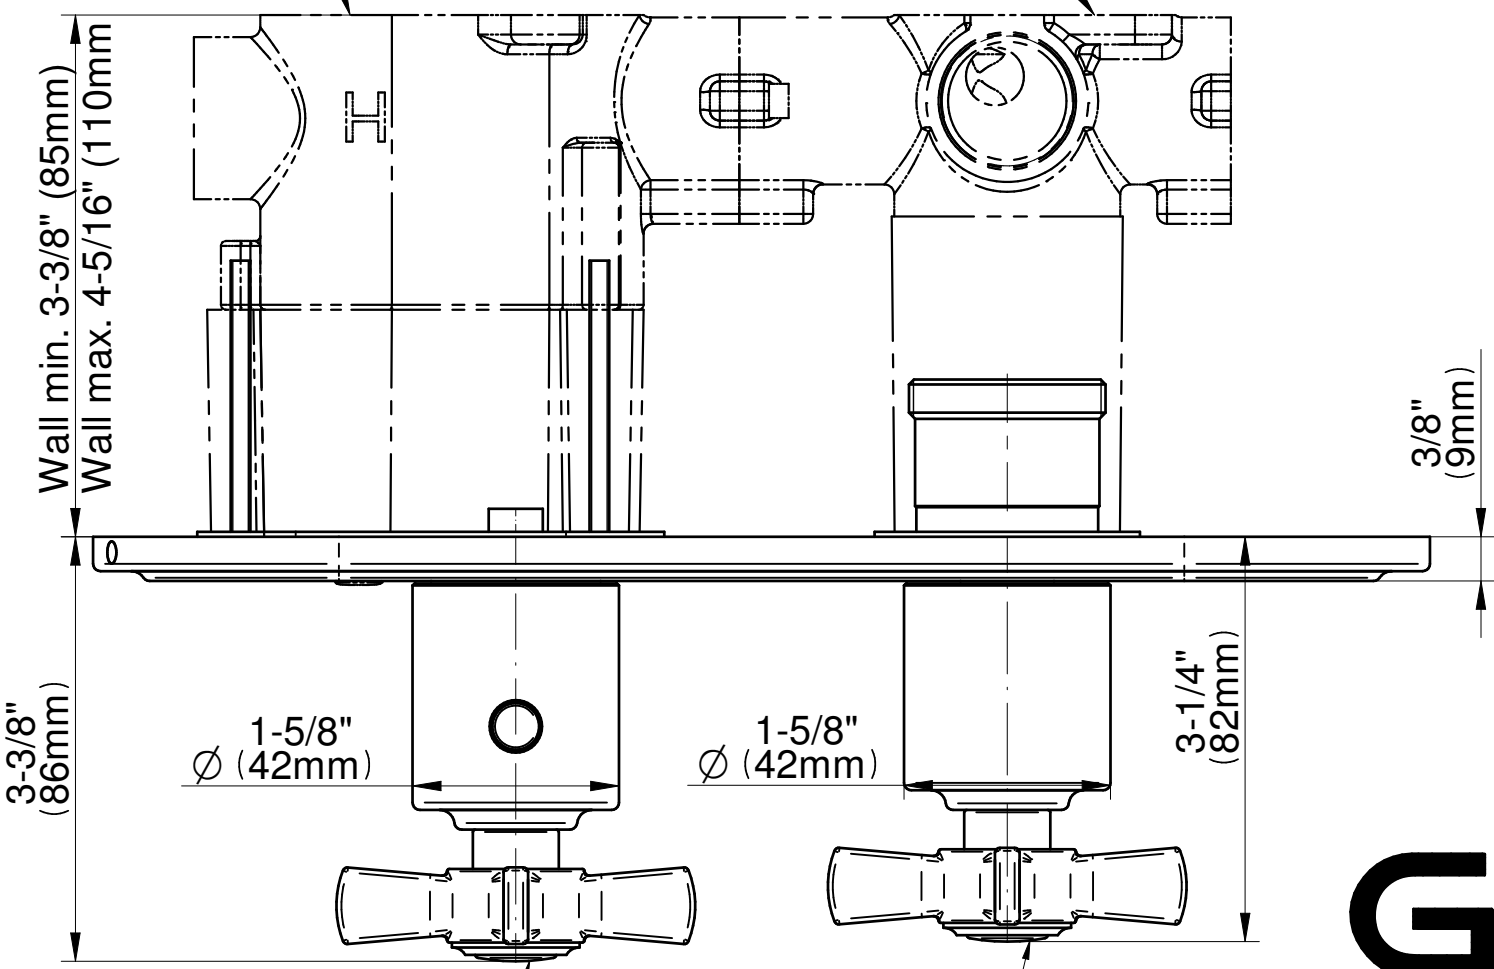

E-8086H-C16E0-T

M-Series Traditional Series

Rough - 5119000

Rough - 5119200 or 5119300 or 5119400

White H/C and finished metal inserts included

White H/C and finished metal inserts included

GRAFF[®]
Art of Bath