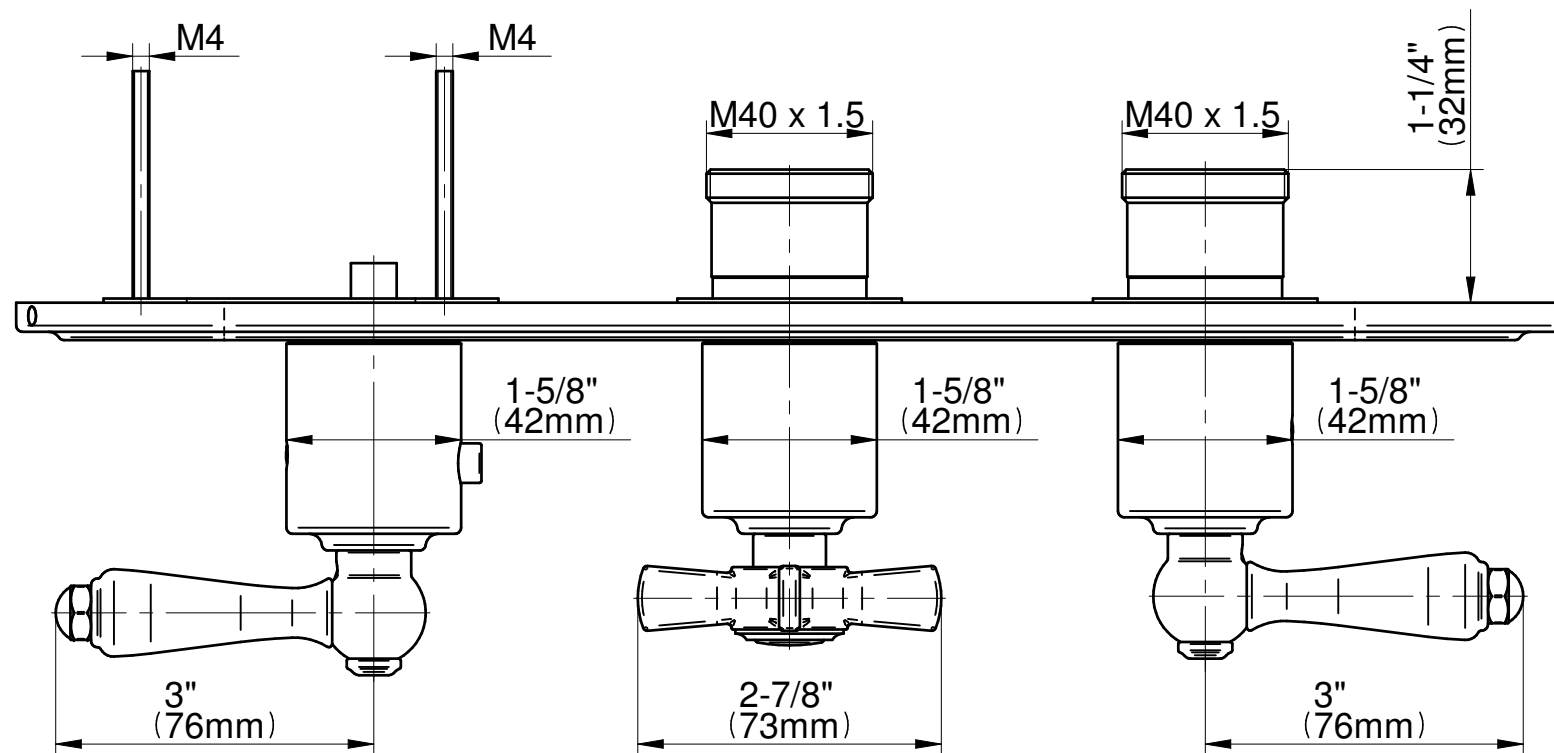

E-8087H-ALM48C16-T

Camden Series

GRAFF[®]
Art of Bath