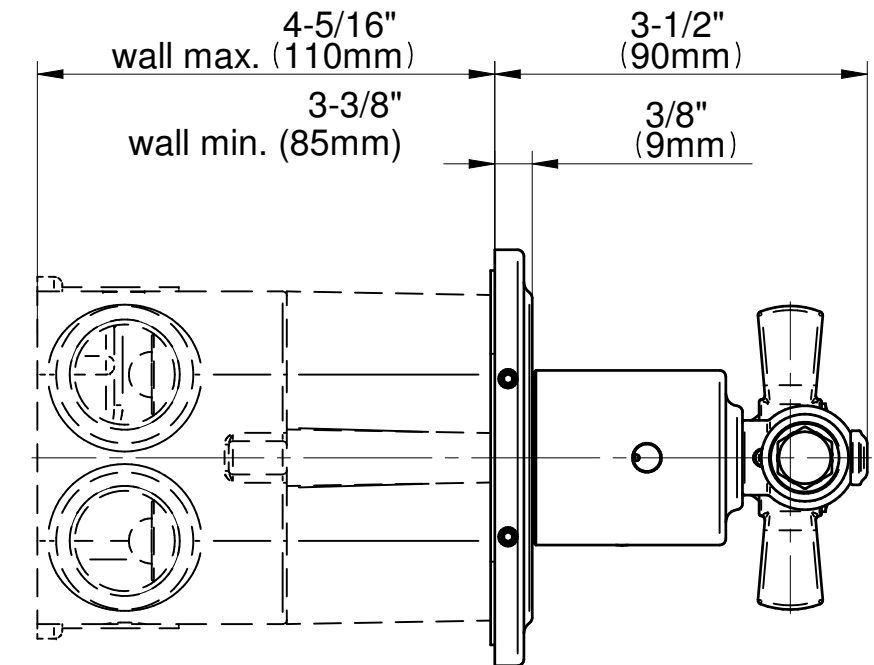

E-8087H-ALM48C16-T

Camden Series

GRAFF[®]
Art of Bath