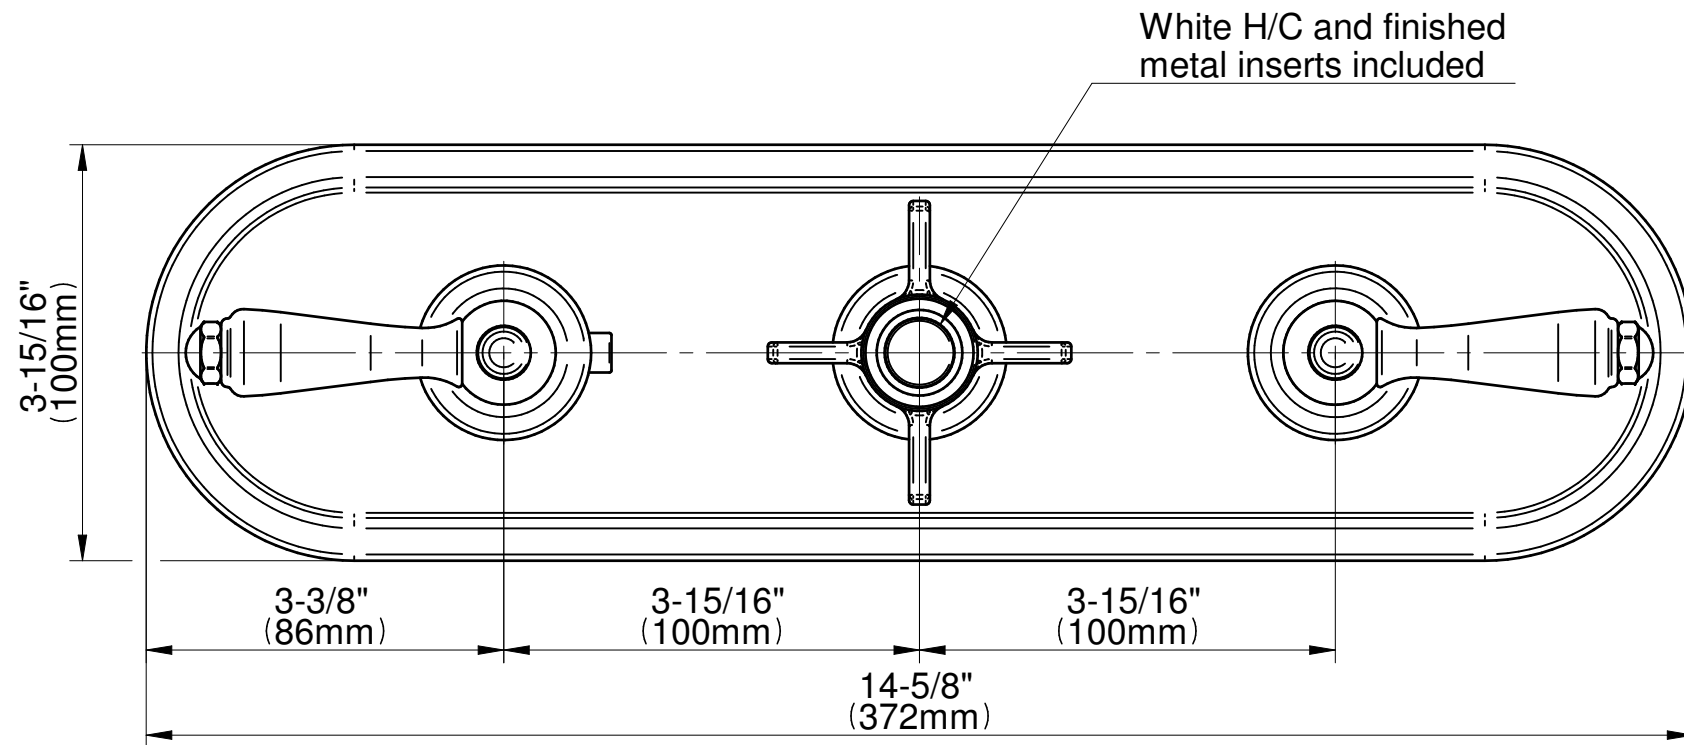

E-8087H-ALM48C16-T

Camden Series

GRAFF[®]
Art of Bath