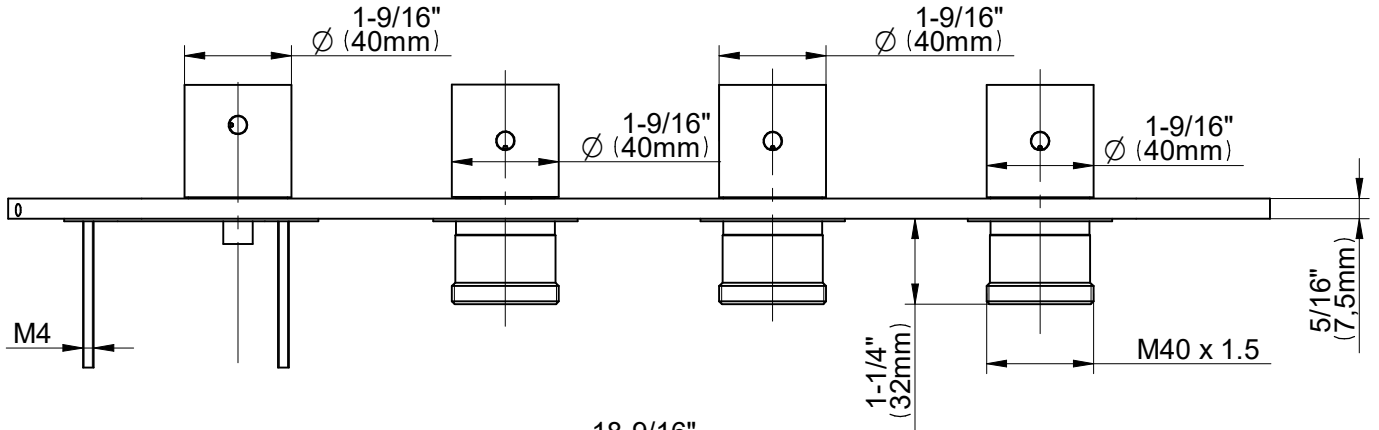

## ME Series

wall max. 4-5/16" (110mm)  
 wall min. 3-3/8" (85mm)