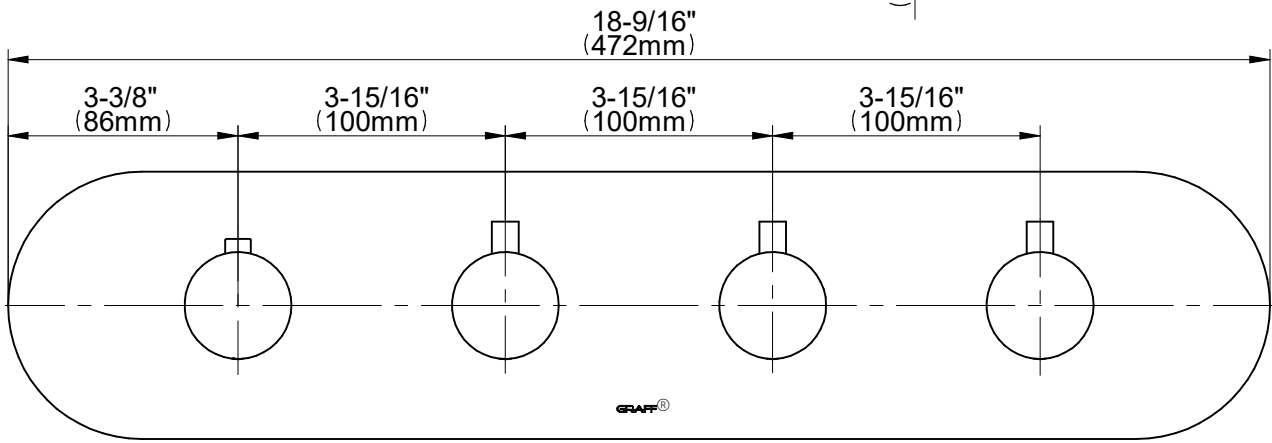

## ME Series

wall max. 4-5/16" (110mm)  
 wall min. 3-3/8" (85mm)