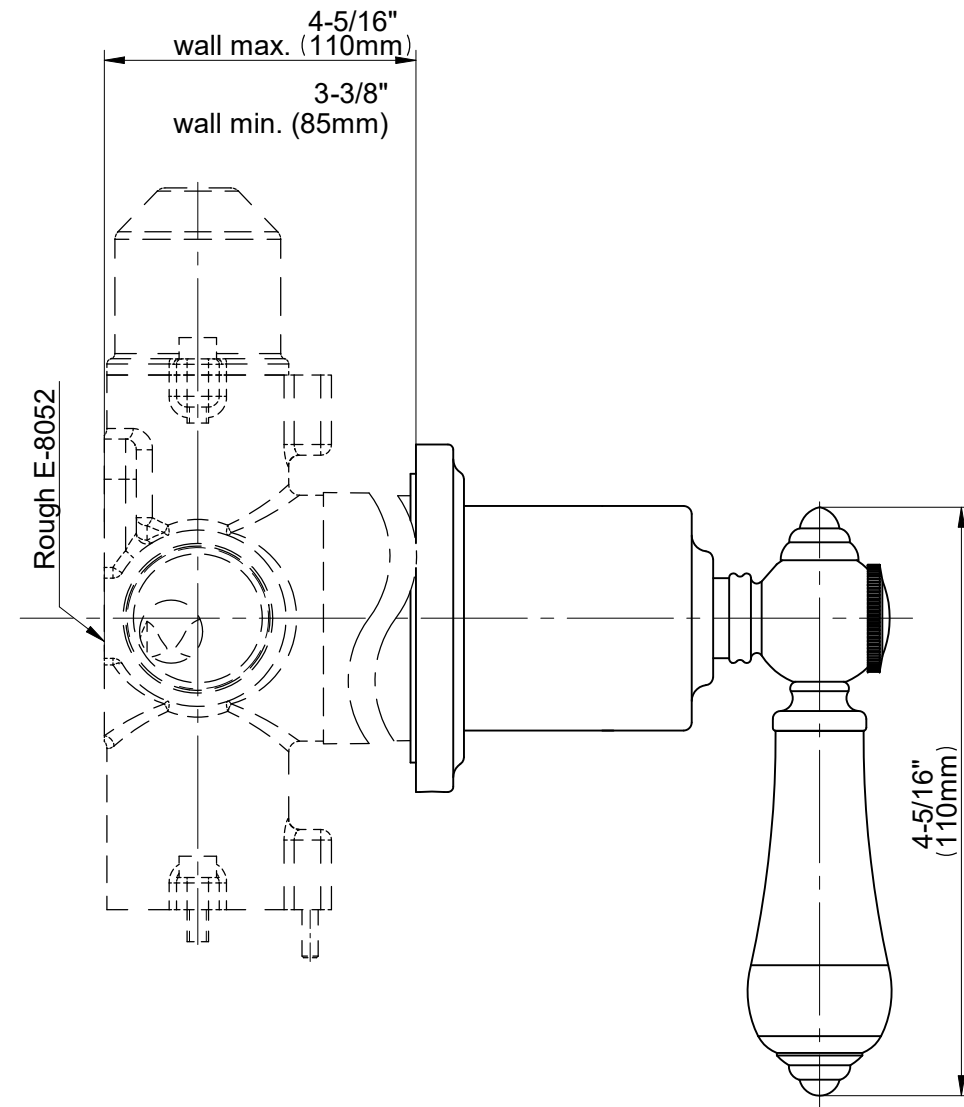

E-8038-LM34E1-T

Adley Series

GRAFF[®]
Art of Bath