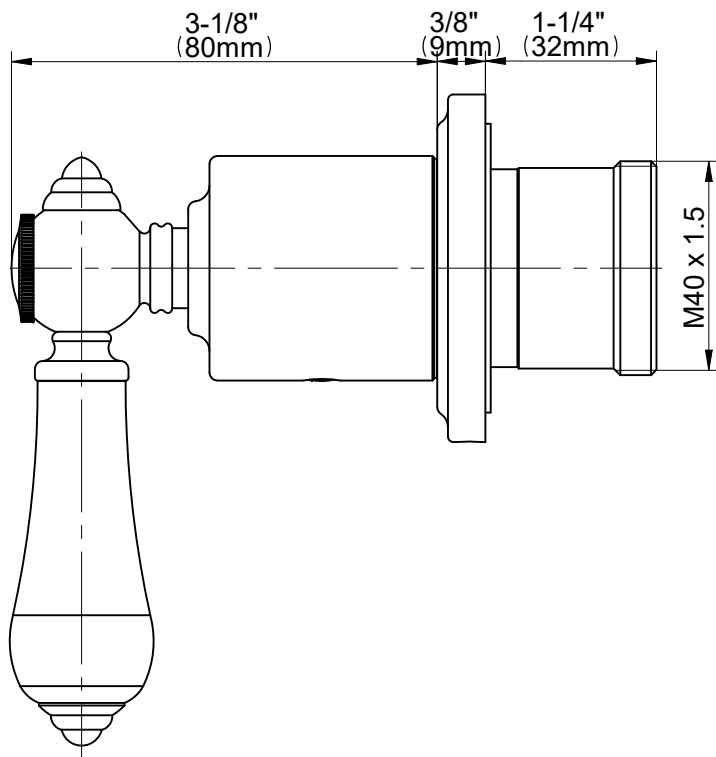

E-8038-LM34E1-T

Adley Series

GRAFF[®]
Art of Bath