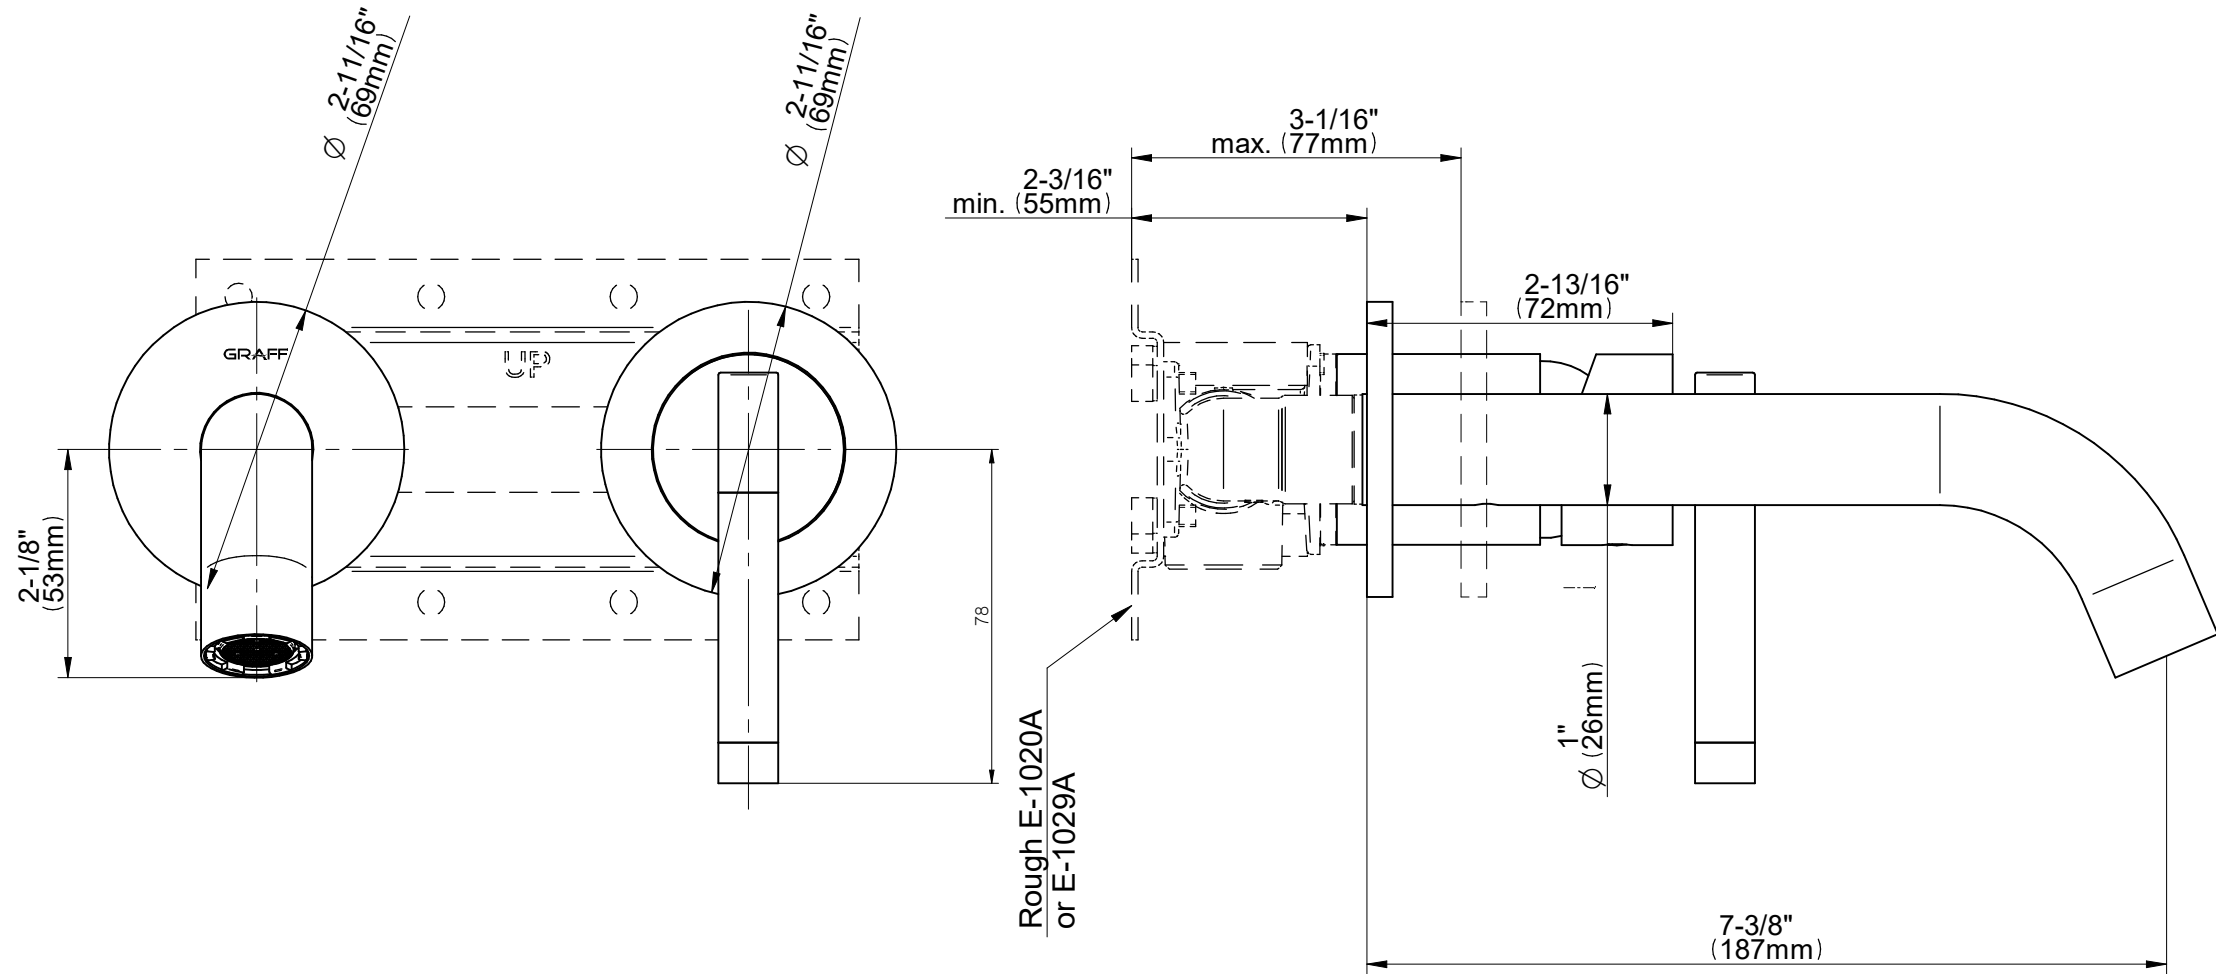

E-6135-LM62MW-T

M.E. Series

GRAFF®
Art of Bath