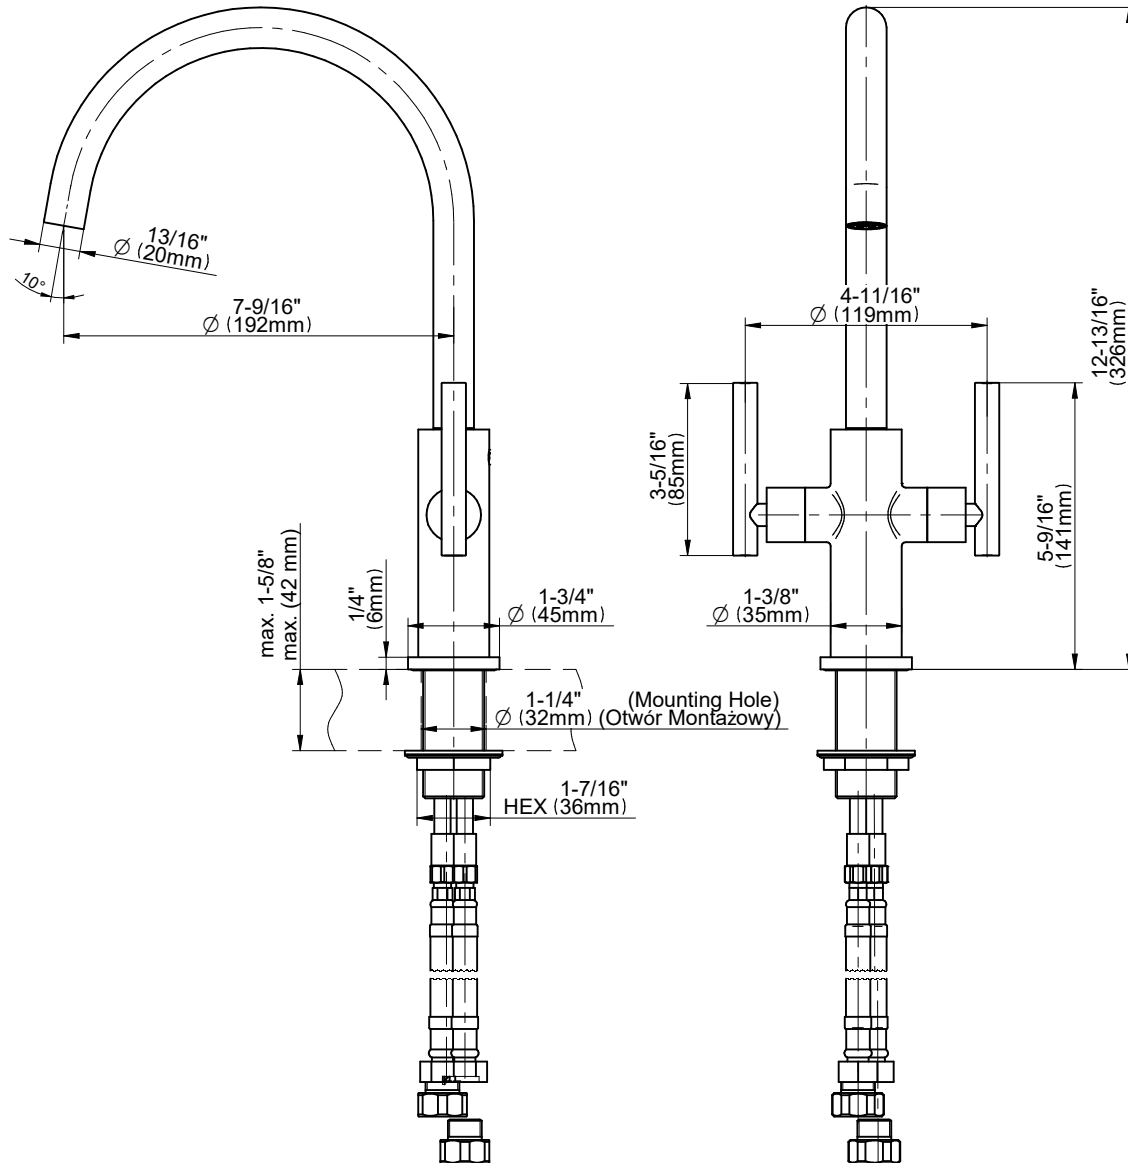

E-5676-LM49D

Sosprio Series

GRAFF[®]
Art of Bath