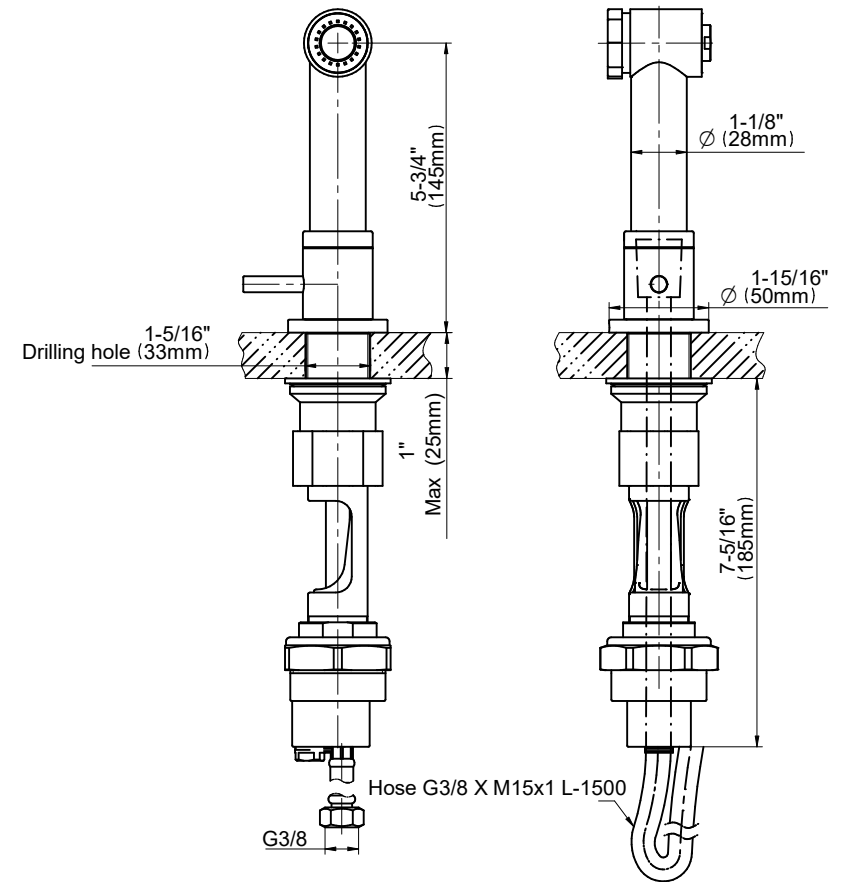

E-5676-LM49D

Sosprio Series

GRAFF[®]
Art of Bath