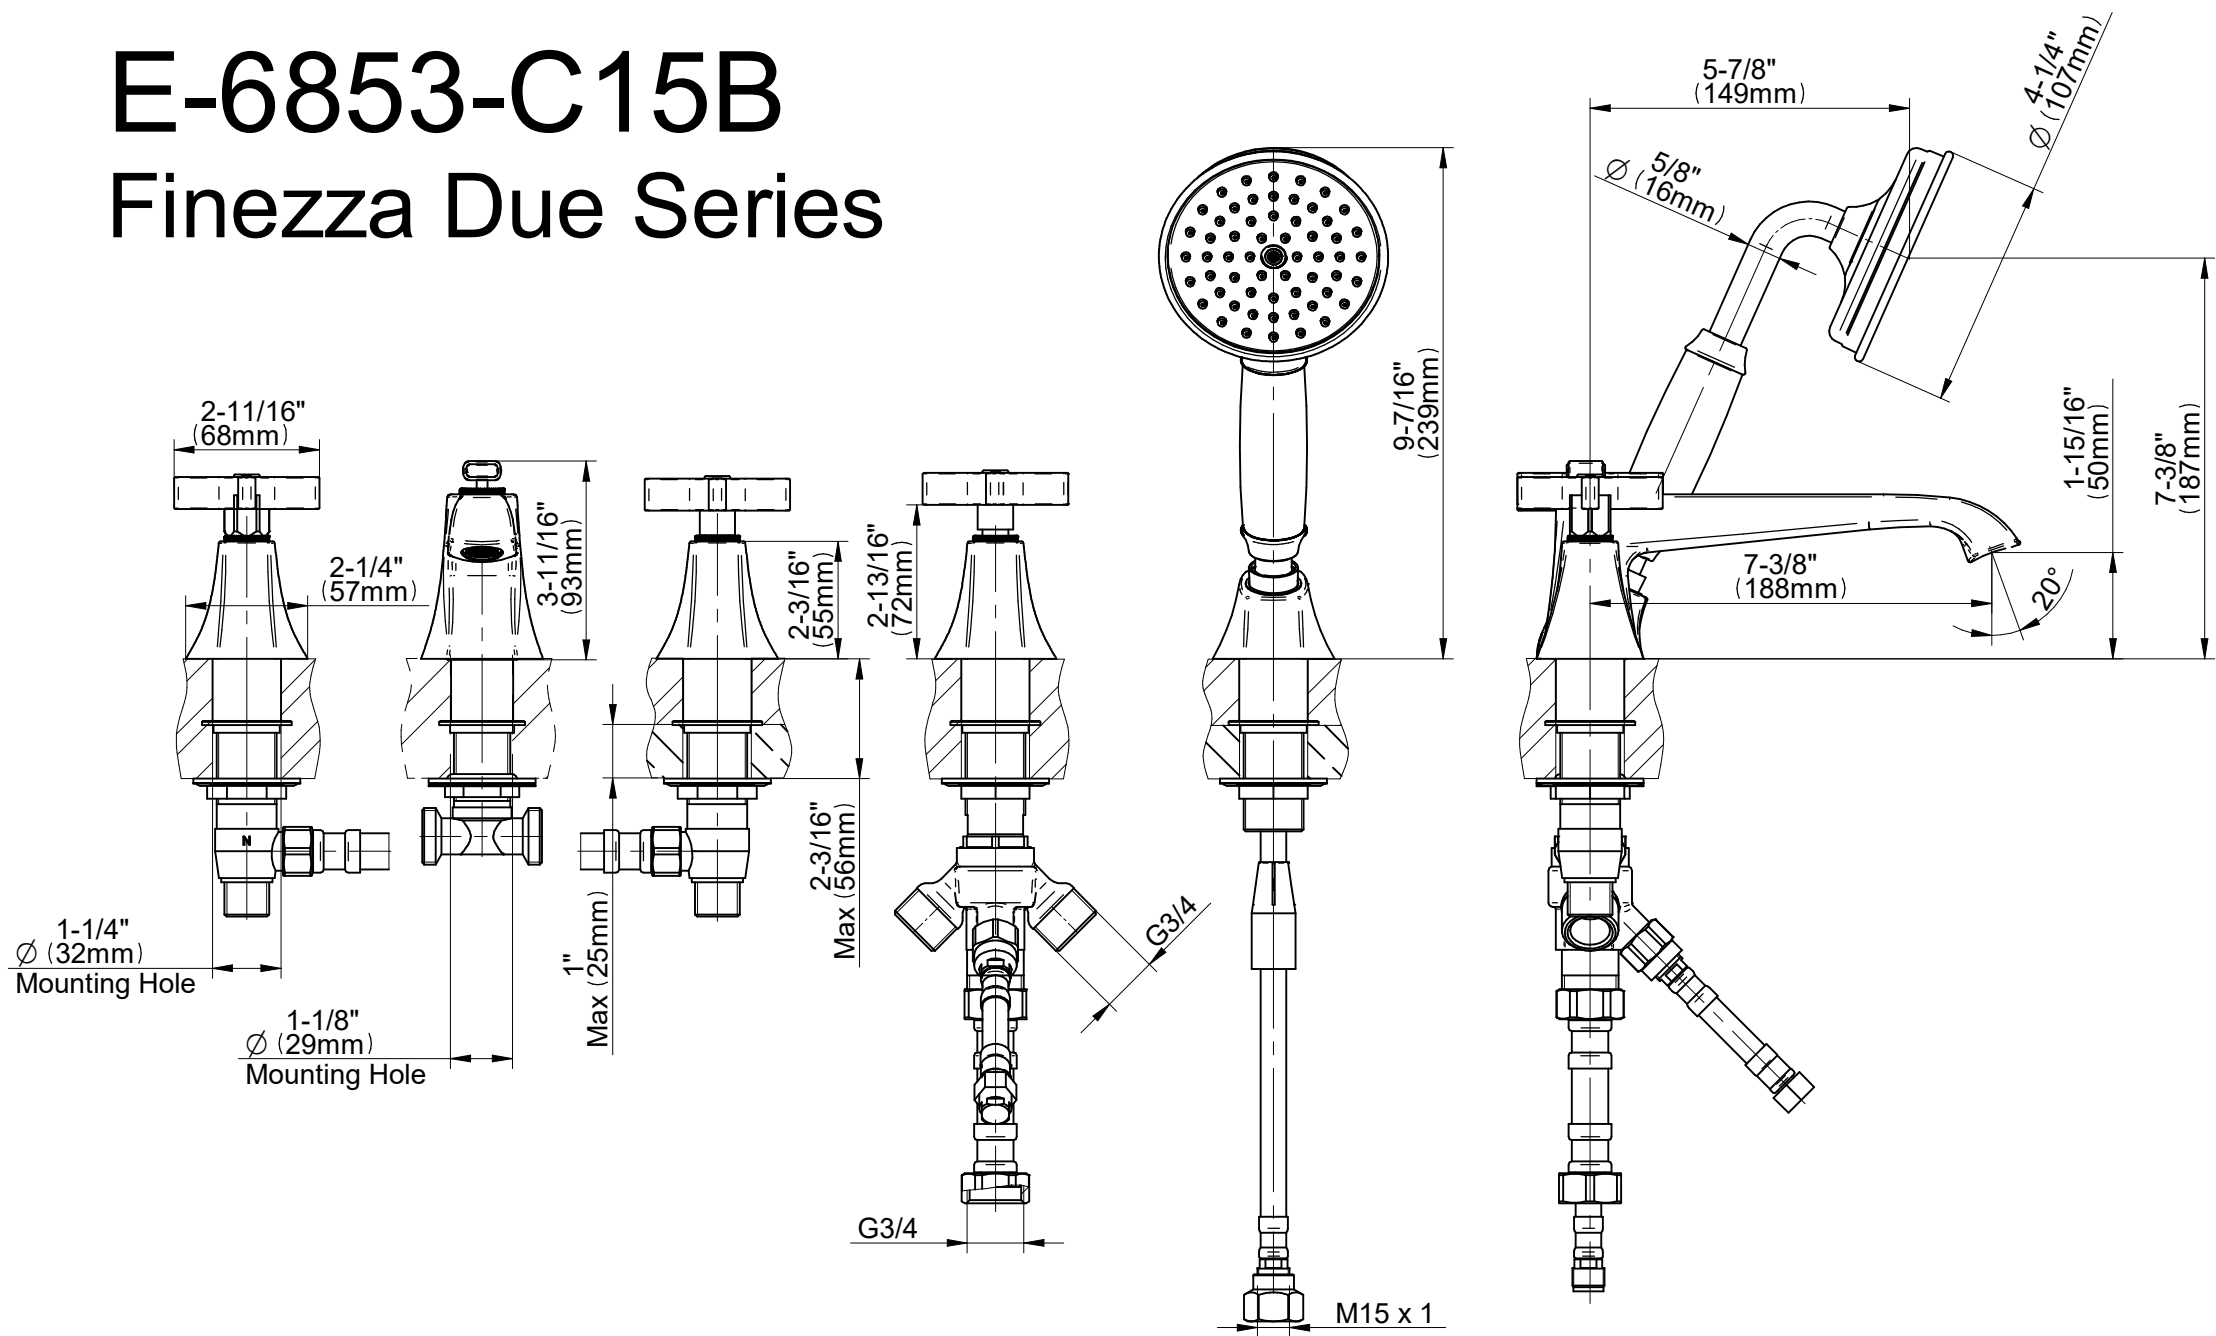

E-6853-C15B

Finezza Due Series

GRAFF®
Art of Bath